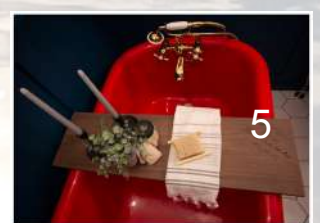

SEASON 3 BUILDS

HARBOUR POND CUSTOM HOME

- 1) Custom Kitchen and Barn Door: Newfound Woodshop
- 2) Flooring: Vintage Hardwood
- 3) Lighting: Lighthouse Co.
- 4) Seating: Furniture Market
- 5) Wood Stove: Napoleon (Newfound Builders Dealer)
- 6) Cabinet Wallpaper: NewWall
- 7) Custom Ceiling Trim: Newfound Builders
- 8) Peacock Wallpaper: Monarch Paints
- 9) Iceberg Hooked Art + Dining Room Dory: Kevin-Barry Martin
- 10) Tile: Creative Brick and Tile
- 11) Custom Closet & Cabinetry: Newfound Builders

NORTH RIVER:
Gazebo
Kitchen
Bathroom

- 1) Custom Gazebo with Bench Seating: Newfound Builders
- 2) Artwork: New-Finn Art
- 3) Accessories: Newfoundland Weavery Ltd.
- 4) Custom Kitchen: Elite Kitchens + Design
- 5) Tub Tray: Newfound Builders