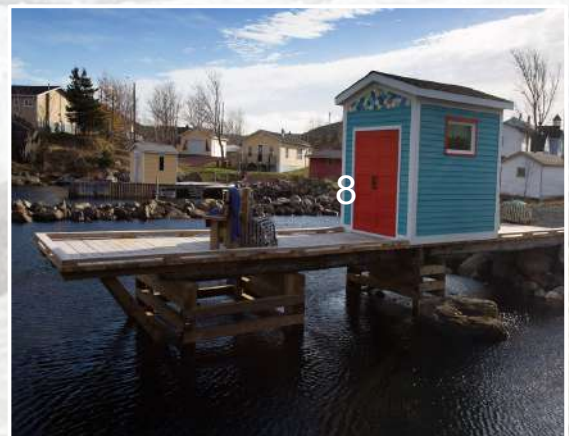

- 1) Custom Deck with Glass Railing: Newfound Builders
- 2) Chair Swing: Newfound Woodshop
- 3) Custom Windows: Kento Windows and Doors
- 4) Stamped Concrete Patio: Concrete Plus Inc
- 5) Stage Door Mural: Mikayla Ryan
- 6) Transom Stain Glass Window: SeaGlass B&B Studio
- 7) Hooked Rug Art: Annastasia Tiller
- 8) Custom Door Handles: Ian Gillies