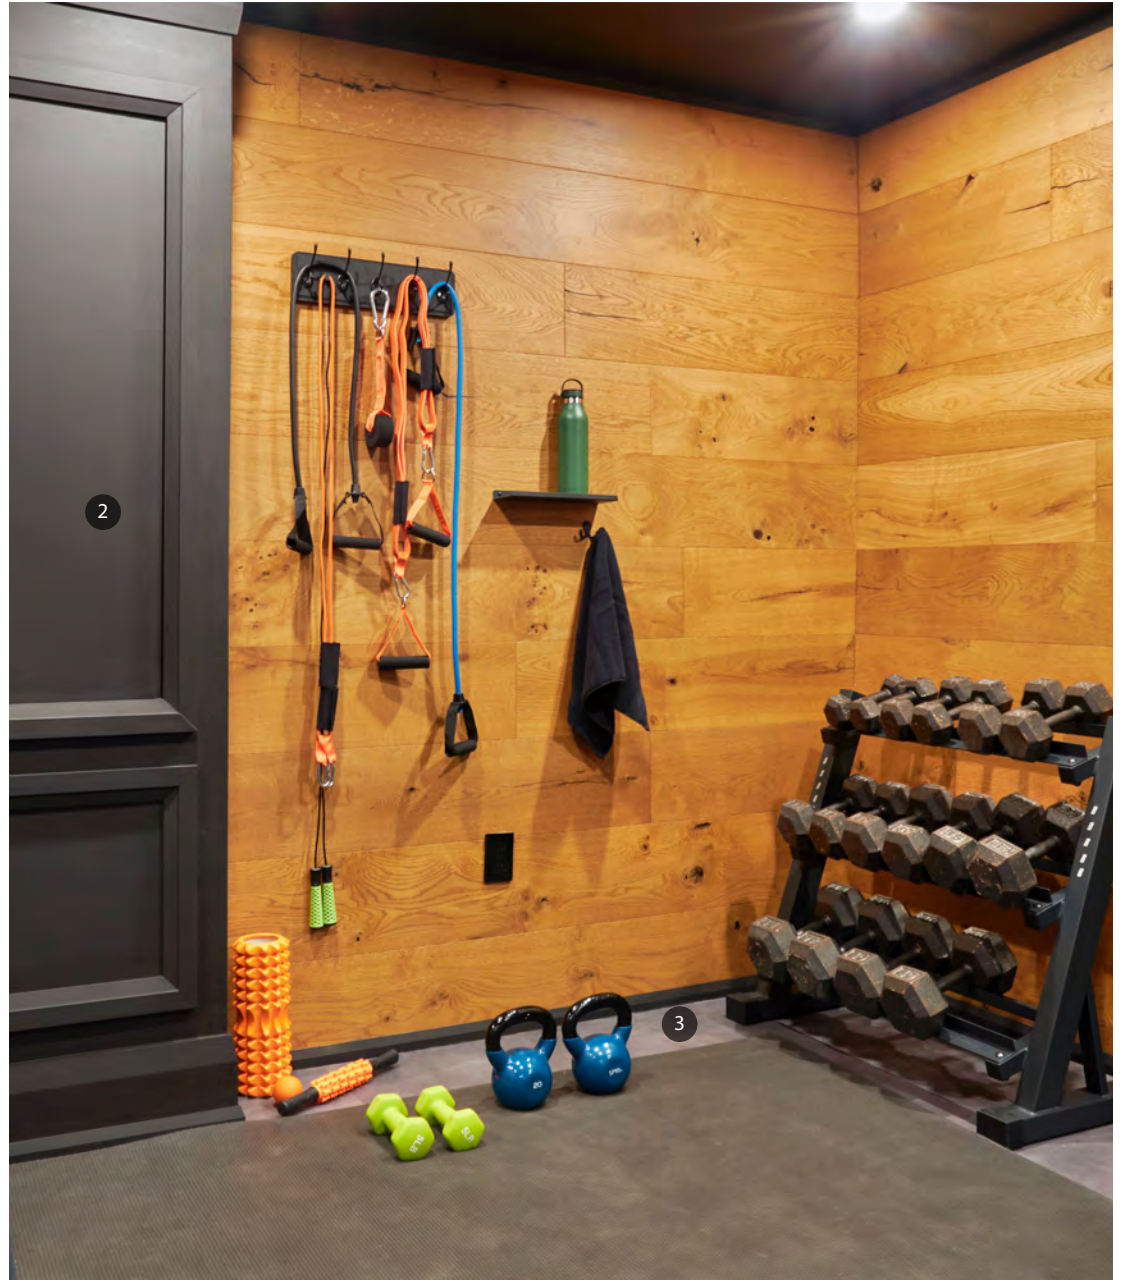

1. Wall Paneling - Fuzion
2. Paint - Black Beauty 2128-10
3. Flooring - Fuzion

FUZION
beyond expectation

W A Z O

KICHLER

ciot