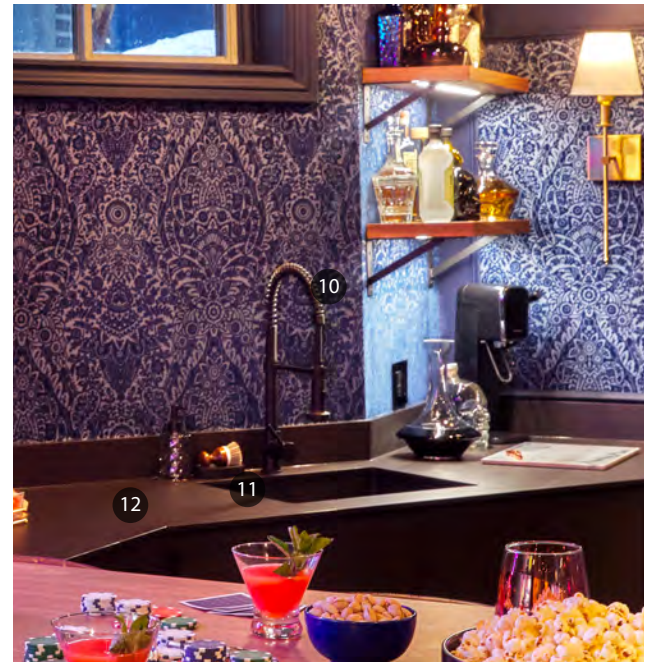

STYLED

RESOURCE GUIDE

KRYSTI + DANA

SPEAKEASY TO ME

Board game enthusiasts Krysti and Dana, and their little dog Nacho, purchased and ren'd this small house with every intention of one day finishing the basement too, but 3 years in, they're still at the roughed-in stage, with no idea of how to make the space work for what they need. Since Krysti led the charge with a more neutral, calming palette upstairs, Dana has been given free reign to go wild with the basement design – and he is excited! They've recruited Nicole and Caffery to help them create a dark and moody multifunctional space with a cozy and ultra-moody Speakeasy vibe. Like a private club, it'll be complete with a bar, lounge area, games table, home gym, and bathroom. It's the ultimate entertaining hotspot. And what's a Speakeasy without a hidden door?

1. Neon Sign - Marquee Marc
2. Lighting - Kichler
3. Wallpaper - A Street Prints
4. Wallpaper Installation - Katie's Wallpaper Installation Inc.
5. Ceiling Paint - Black Beauty 2128-10
6. Wall Paint - Deep Royal 2061-10