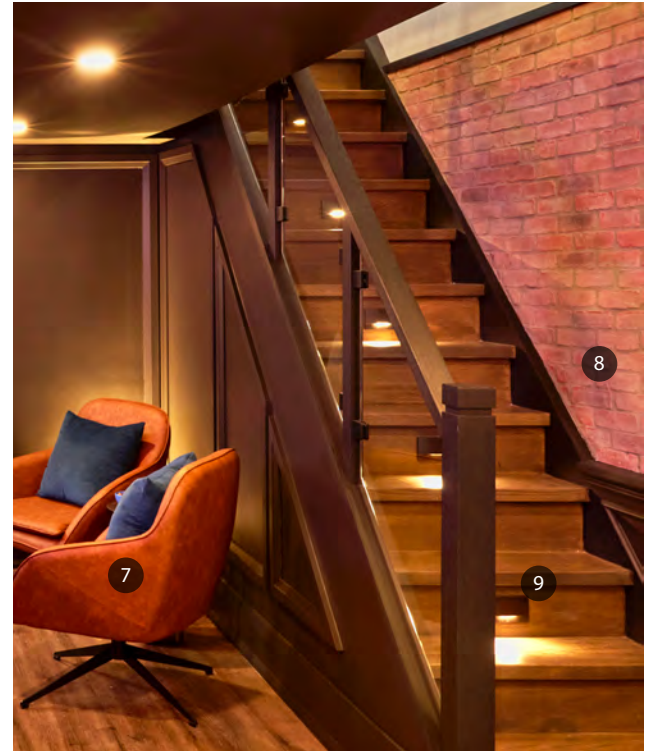

STYLED

RESOURCE GUIDE

KRYSTI + DANA

SPEAKEASY TO ME

Board game enthusiasts Krysti and Dana, and their little dog Nacho, purchased and ren'd this small house with every intention of one day finishing the basement too, but 3 years in, they're still at the roughed-in stage, with no idea of how to make the space work for what they need. Since Krysti led the charge with a more neutral, calming palette upstairs, Dana has been given free reign to go wild with the basement design – and he is excited! They've recruited Nicole and Caffery to help them create a dark and moody multifunctional space with a cozy and ultra-moody Speakeasy vibe. Like a private club, it'll be complete with a bar, lounge area, games table, home gym, and bathroom. It's the ultimate entertaining hotspot. And what's a Speakeasy without a hidden door?

1. Neon Sign - Marquee Marc
2. Lighting - Kichler
3. Wallpaper - A Street Prints
4. Wallpaper Installation - Katie's Wallpaper Installation Inc.
5. Ceiling Paint - Black Beauty 2128-10
6. Wall Paint - Deep Royal 2061-10