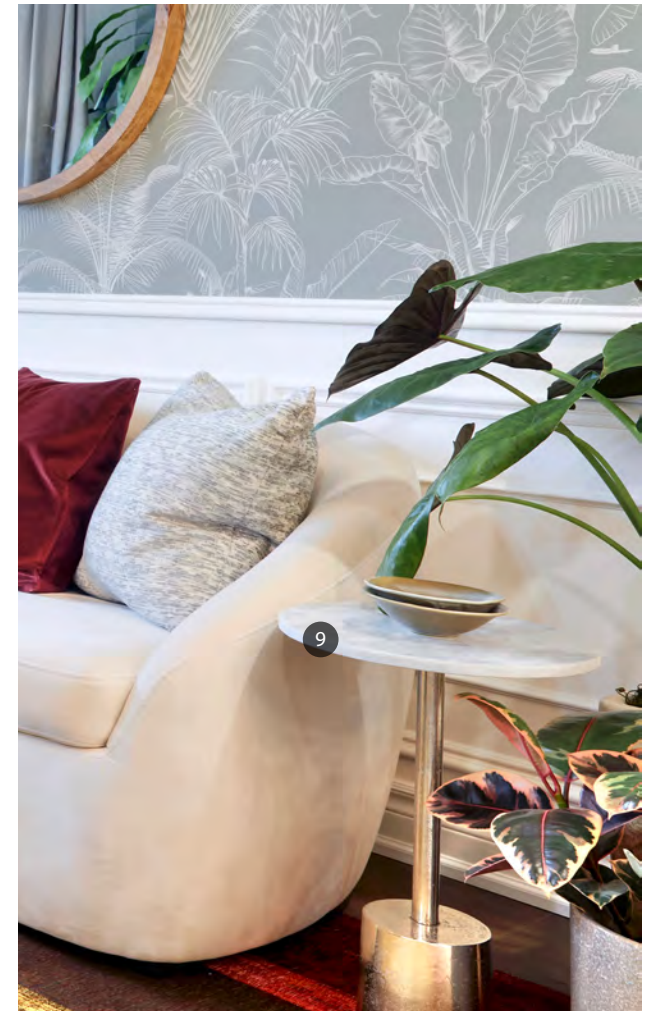

1. Paint - High Reflective White SW 7757
2. Chandelier - Kichler
3. Wallpaper (Customized) - The Goods by Shay
4. Wallpaper Installation - Katie's Wallpaper Installation Inc.
5. Wall Sconce - Kichler
6. Plants - Valleyview Gardens
7. Flooring - Fuzion
8. Rug - Kalora
9. Side Table - Wazo