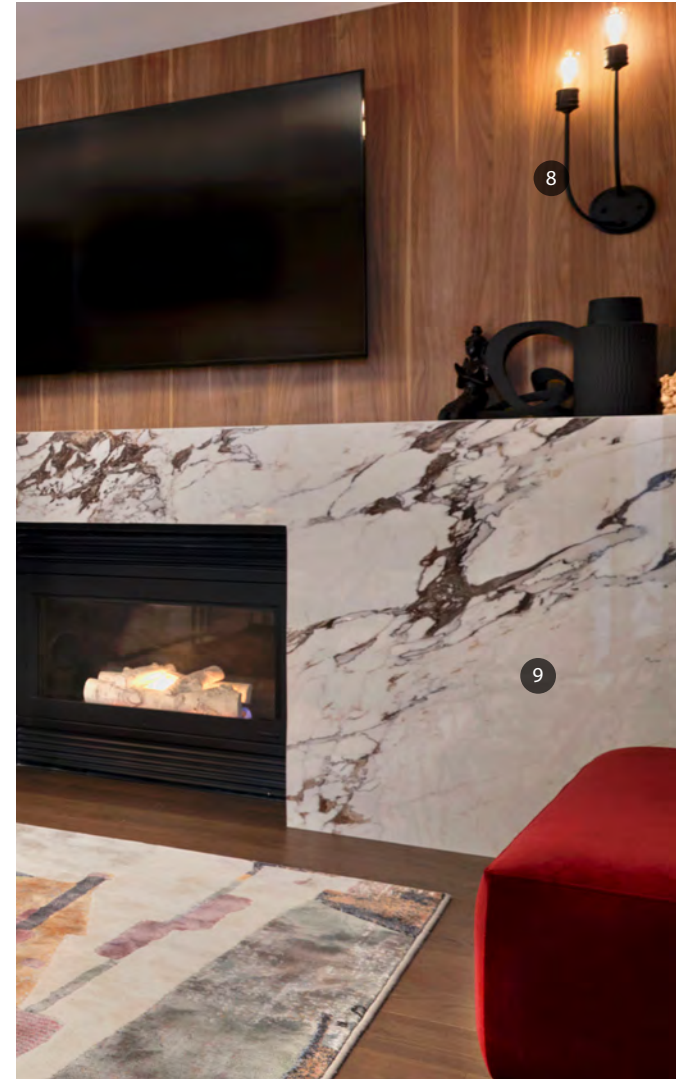

1. Chandelier - Kichler
2. Paint - Cocoa Whip SW 9084
3. Sofa - Zilli Home
4. Flowers - Raven Blooms
5. Coffee Table - Zilli Home
6. Chair - Wazo
7. Flooring - Fuzion
8. Wall Sconce - Kichler
9. Fireplace Stone - Ciot

FUZION
beyond expectation

ciot

W A Z O

KICHLER