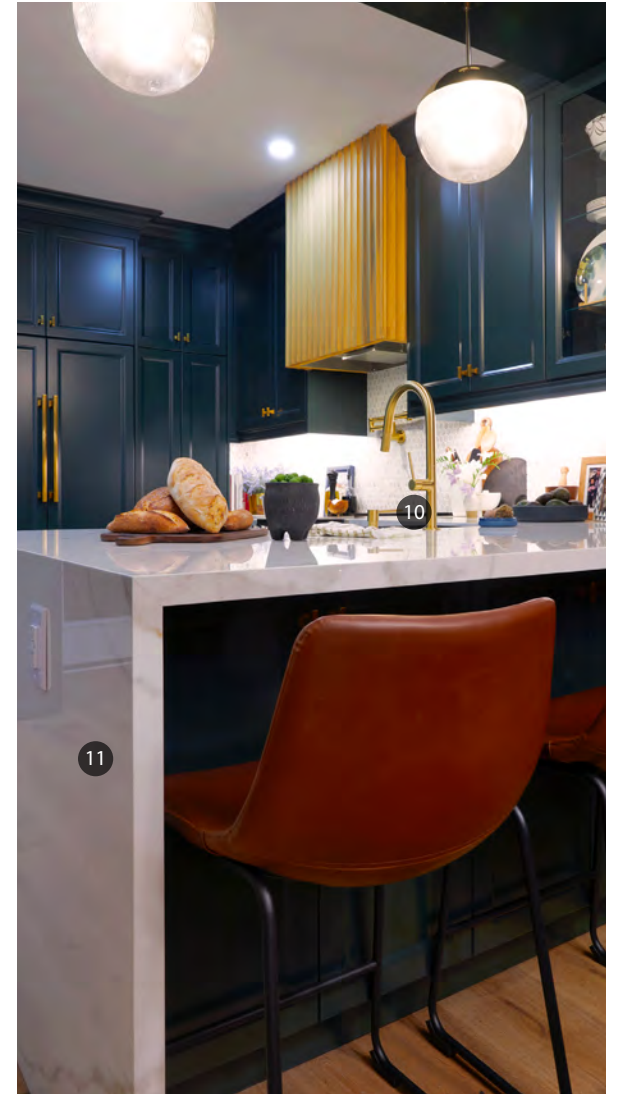

1. Large Hardware - Richelieu
2. Paint - Essex Green HC-118
3. Small Hardware - Richelieu
4. Backsplash - Ciot
5. Pot Filler Faucet - Vogt
6. Accessories - Arcade Home
7. Sink - Vogt
8. Flooring - Fuzion
9. Appliances - Coast Appliances
10. Faucet - Vogt
11. Countertop - Ciot

FUZION
beyond expectation

ciot

WAZO

KICHLER