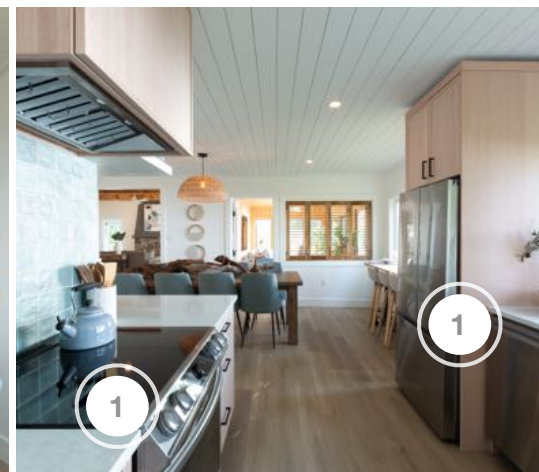

SCOTT'S VACATION HOUSE RULES

SHOPPING GUIDE | SEASON 5, EPISODE 1 | "COASTAL COTTAGE"

1. THE BRICK - SAMSUNG APPLIANCES

2. BELANGER COUNTERTOPS - COUNTERTOP

3. BERENSON - HARDWARE

4. CIOT - BACKSPLASH

5. DVI - DINING ROOM PENDANT

6. LATITUDE COUNTERTOPS - COUNTERTOP FABRICATION

7. POLLARD - WINDOWS

8. RAM BOARD - FLOOR PROTECTION

9. RICHELIEU - STORAGE SOLUTION

10. TEN ONE DESIGN - WFI PORT