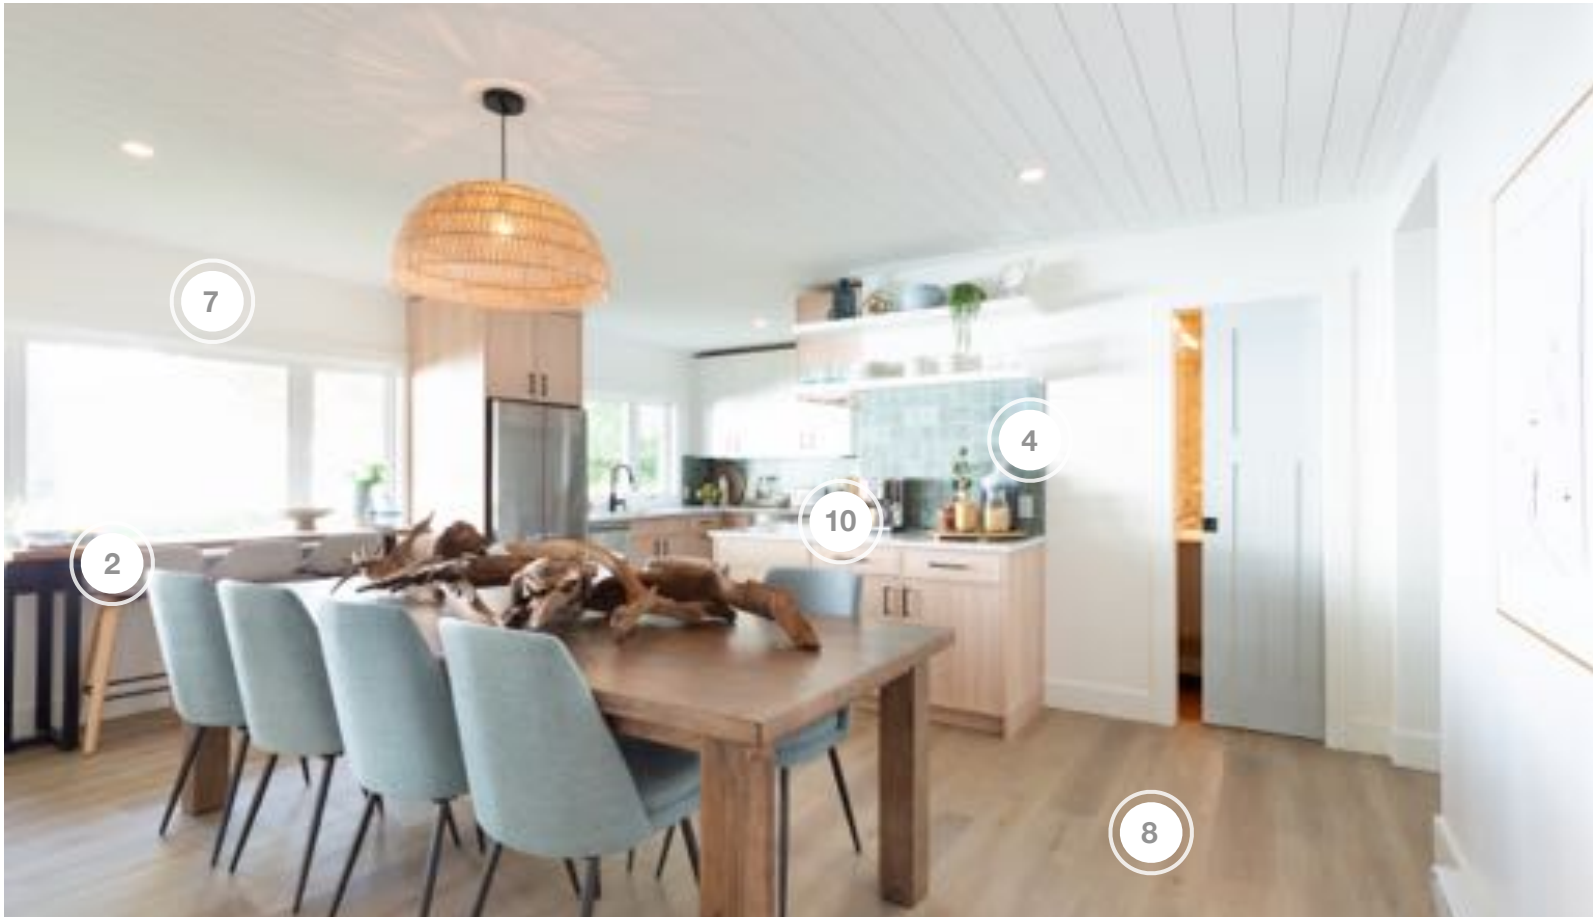

SCOTT'S VACATION HOUSE RULES

SHOPPING GUIDE | SEASON 5, EPISODE 1 | "COASTAL COTTAGE"

1. THE BRICK - SAMSUNG APPLIANCES

2. BELANGER COUNTERTOPS - COUNTERTOP

3. BERENSON - HARDWARE

4. CIOT - BACKSPLASH

5. DVI - DINING ROOM PENDANT

6. LATITUDE COUNTERTOPS - COUNTERTOP FABRICATION

7. POLLARD - WINDOWS

8. RAM BOARD - FLOOR PROTECTION

9. RICHELIEU - STORAGE SOLUTION

10. TEN ONE DESIGN - WFI PORT