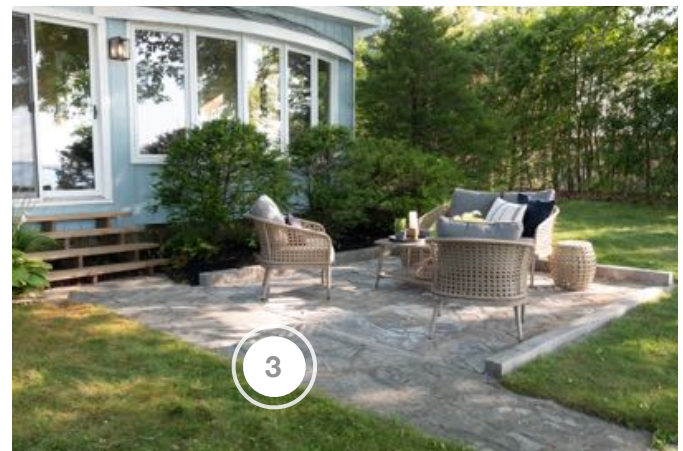

# SCOTT'S VACATION HOUSE RULES

SHOPPING GUIDE | SEASON 5, EPISODE 1 | "COASTAL COTTAGE"

1. BACKYARD DISCOVERY CANADA - PERGOLA
2. DVI - EXTERIOR LIGHTING
3. GRAND RIVER NATURAL STONE - EXTERIOR PAVERS

4. NYDOCK - PONTOON BOAT
5. REGAL IDEAS - EXTERIOR RAILING