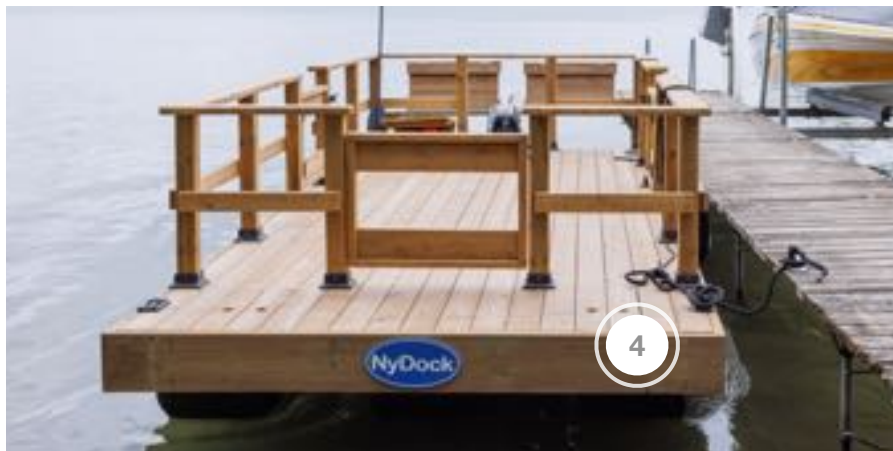

# SCOTT'S VACATION HOUSE RULES

SHOPPING GUIDE | SEASON 5, EPISODE 1 | "COASTAL COTTAGE"

1. THE BRICK - FURNITURE
2. FANIMATION - CEILING FANS
3. HOFT SOLUTIONS - PLANTER
4. ROCKWOOL - INSULATION

# SCOTT'S VACATION HOUSE RULES

SHOPPING GUIDE | SEASON 5, EPISODE 1 | "COASTAL COTTAGE"

1. BACKYARD DISCOVERY CANADA - PERGOLA
2. DVI - EXTERIOR LIGHTING
3. GRAND RIVER NATURAL STONE - EXTERIOR PAVERS

4. NYDOCK - PONTOON BOAT
5. REGAL IDEAS - EXTERIOR RAILING