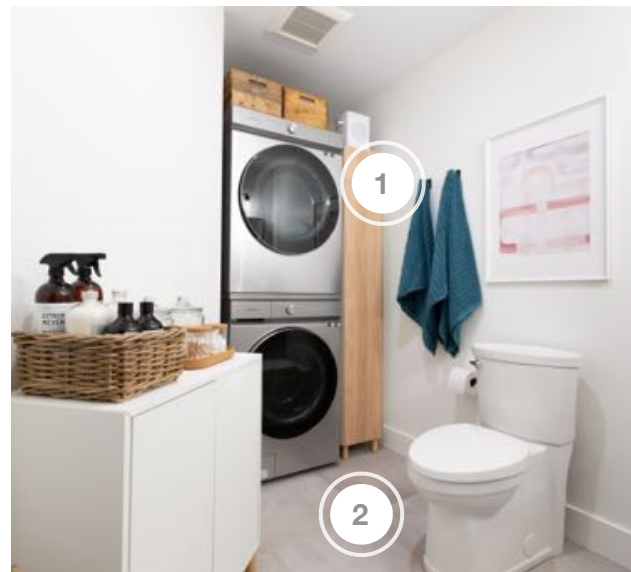

# SCOTT'S VACATION HOUSE RULES

SHOPPING GUIDE | SEASON 5, EPISODE 1 | "COASTAL COTTAGE"

1. THE BRICK - SAMSUNG WASHER & DRYER
2. CIOT - POWDER ROOM TILE
3. SCHLAGE - ENTRY DOOR HANDLE & LOCK
4. SCHLUTER - WATERPROOFING SYSTEM
5. SCOTT MCGILLIVRAY - POWDER ROOM LIGHTING