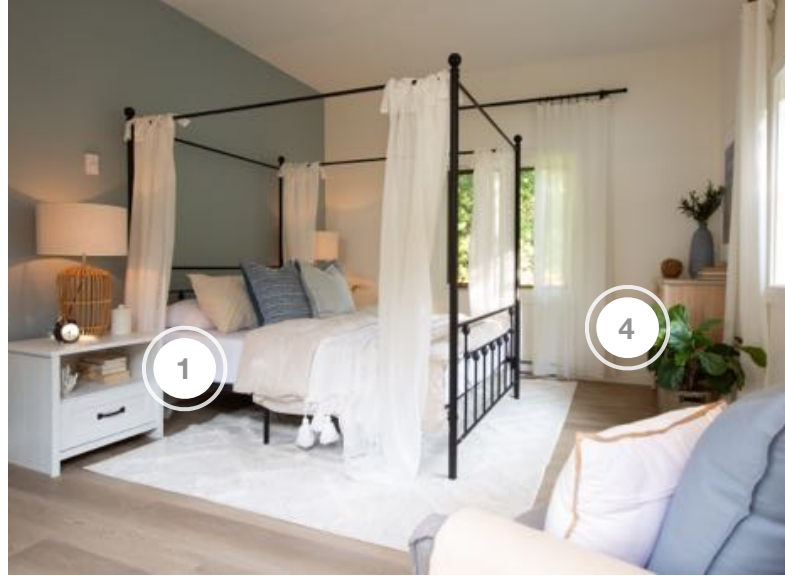

SCOTT'S VACATION HOUSE RULES

SHOPPING GUIDE | SEASON 5, EPISODE 1 | "COASTAL COTTAGE"

1. THE BRICK - FURNITURE
2. FANIMATION - CEILING FANS
3. HOFT SOLUTIONS - PLANTER
4. ROCKWOOL - INSULATION