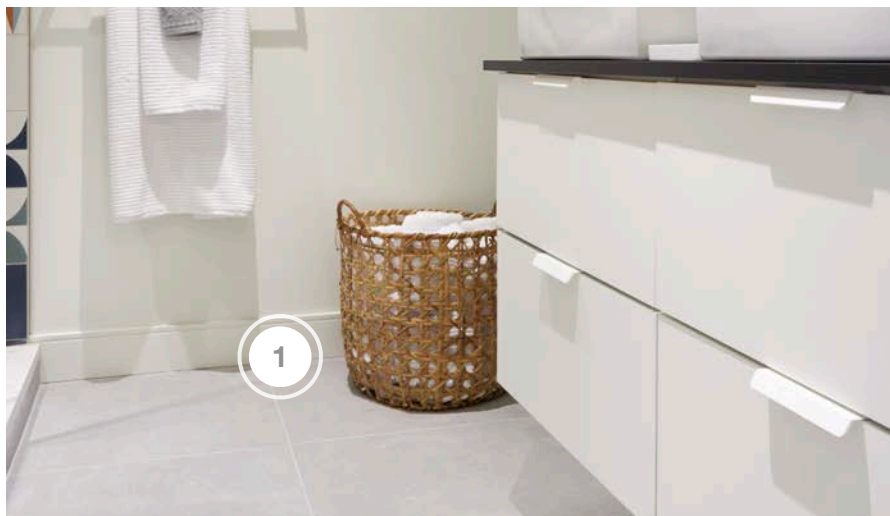

SCOTT'S VACATION HOUSE RULES

SHOPPING GUIDE | SEASON 4, PART B, EPISODE 2 | "BEACHSIDE ABODE"

1. CIOT - BATHROOM 1 FLOOR TILE
2. GEON TILE - BATHROOM 1 & 2
3. SCHLUTER SYSTEMS - ENSUITE WATERPROOFING SYSTEM
4. TILESINSPIRED - BATHROOM 2 TILE