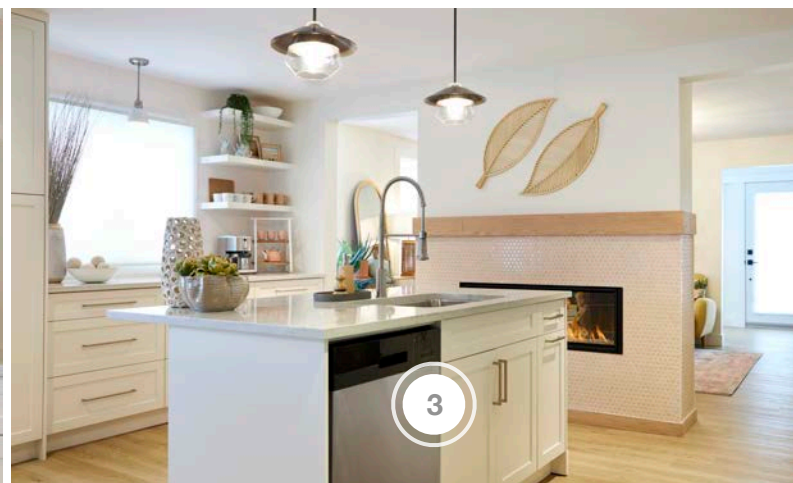

SCOTT'S VACATION HOUSE RULES

SHOPPING GUIDE | SEASON 4, PART B, EPISODE 2 | "BEACHSIDE ABODE"

1. BERENSON - HARDWARE

2. CIOT - TILE

3. DANBY - DISHWASHER

4. DVI - LIGHTING

5. ELKAY PROVIDED BY DOBBIN SALES - PLUMBING
FIXTURES