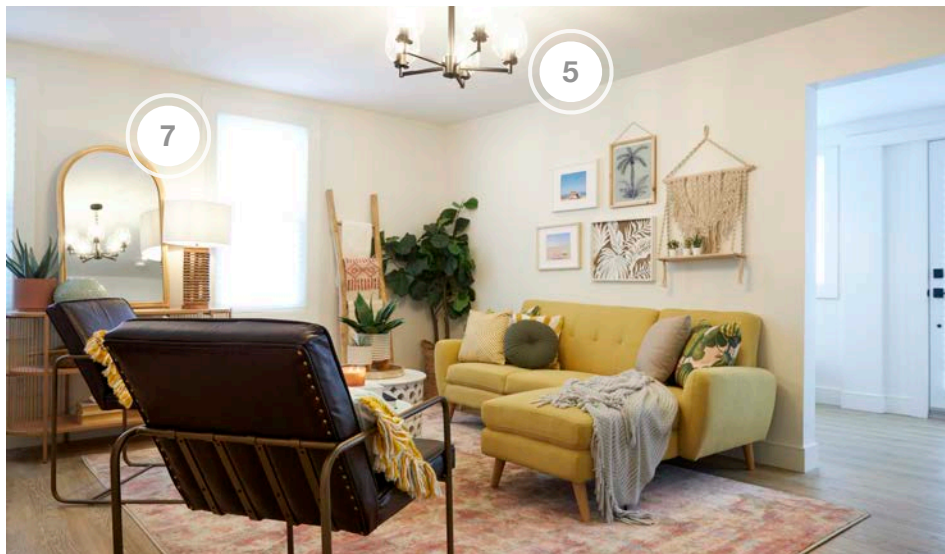

SCOTT'S VACATION HOUSE RULES

SHOPPING GUIDE | SEASON 4, PART B, EPISODE 2 | "BEACHSIDE ABODE"

1. GORENGE, EURO LINE APPLIANCES - WASHING MACHINE & DRYER
2. KASTLE - FIREPLACE
3. RUST-OLEUM - PAINT
4. SALTILLO - FIREPLACE TILE
5. SCOTT MCGILLIVRAY COLLECTION - LIGHTING

6. SWIFFER - HOME CLEANING
7. WEST MIRRORS - MIRROR