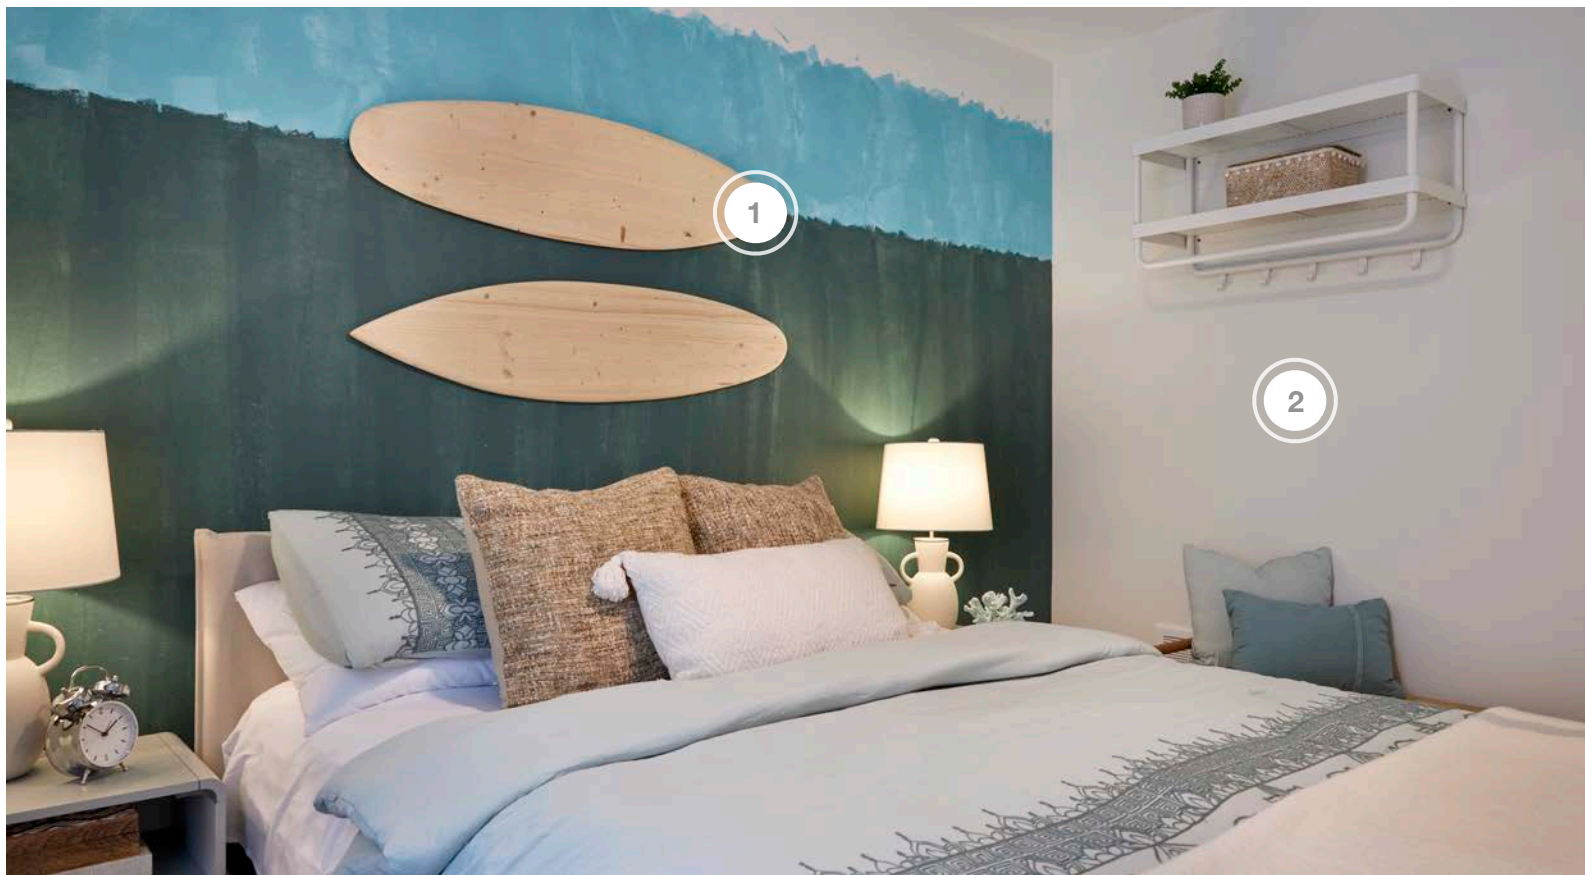

SCOTT'S VACATION HOUSE RULES

SHOPPING GUIDE | SEASON 4, PART B, EPISODE 2 | "BEACHSIDE ABODE"

1. FATHER SPORTING GOODS - PINE BOARDS
2. ROCKWOOL - INSULATION