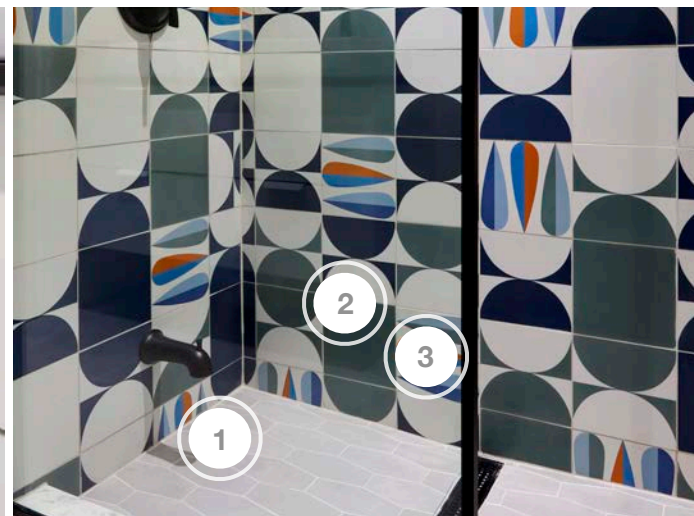

- 6. SWIFFER - HOME CLEANING
- 7. WEST MIRRORS - MIRROR

SCOTT'S VACATION HOUSE RULES

SHOPPING GUIDE | SEASON 4, PART B, EPISODE 2 | "BEACHSIDE ABODE"

1. CIOT - BATHROOM 1 FLOOR TILE
2. GEON TILE - BATHROOM 1 & 2
3. SCHLUTER SYSTEMS - ENSUITE WATERPROOFING SYSTEM
4. TILESINSPIRED - BATHROOM 2 TILE