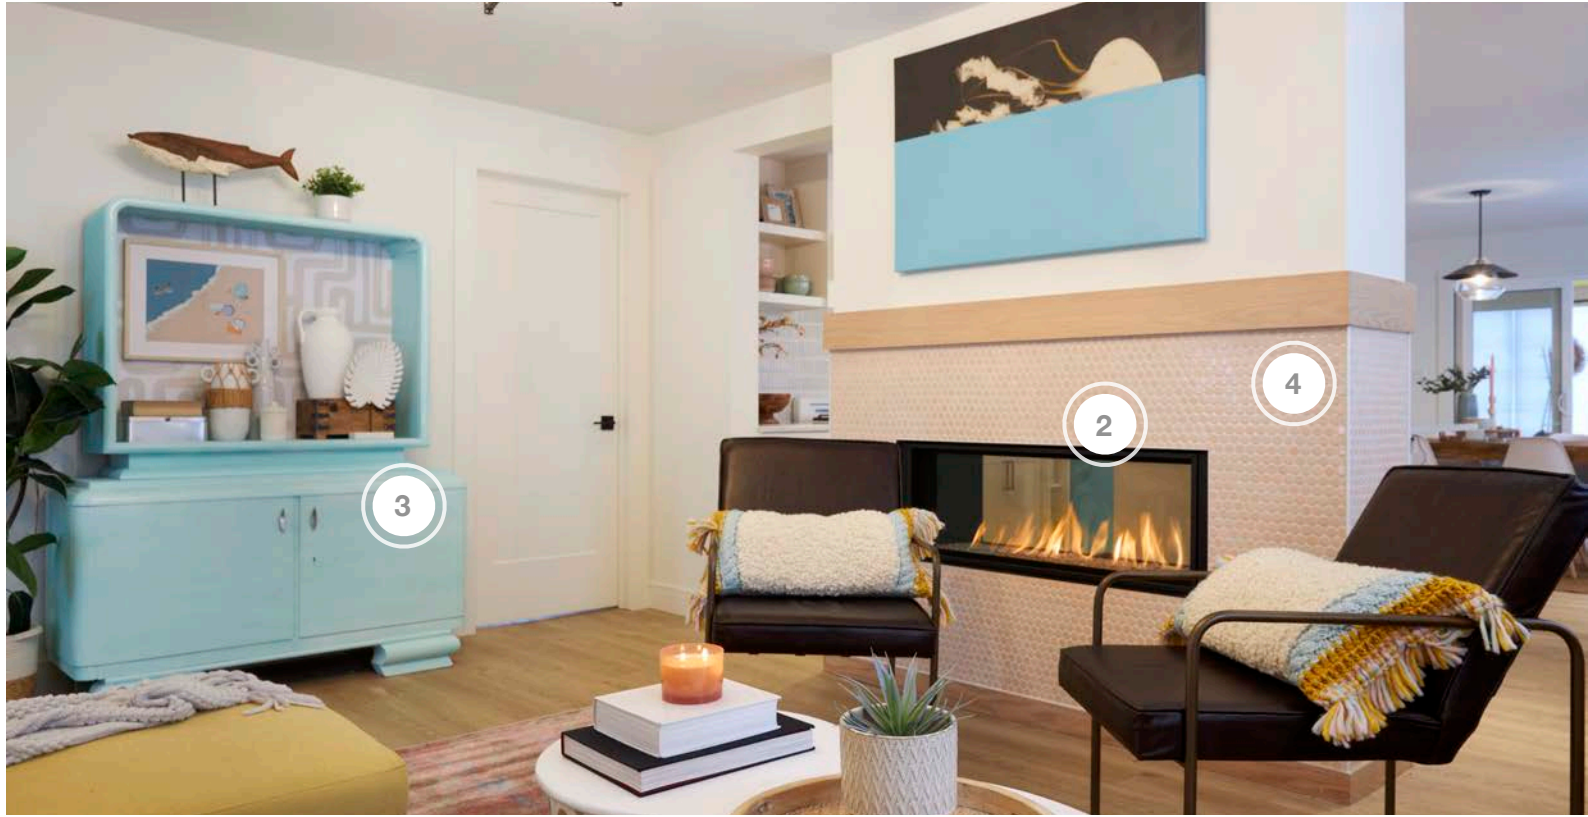

SCOTT'S VACATION HOUSE RULES

SHOPPING GUIDE | SEASON 4, PART B, EPISODE 2 | "BEACHSIDE ABODE"

1. GORENGE, EURO LINE APPLIANCES - WASHING MACHINE & DRYER
2. KASTLE - FIREPLACE
3. RUST-OLEUM - PAINT
4. SALTILLO - FIREPLACE TILE
5. SCOTT MCGILLIVRAY COLLECTION - LIGHTING

6. SWIFFER - HOME CLEANING
7. WEST MIRRORS - MIRROR