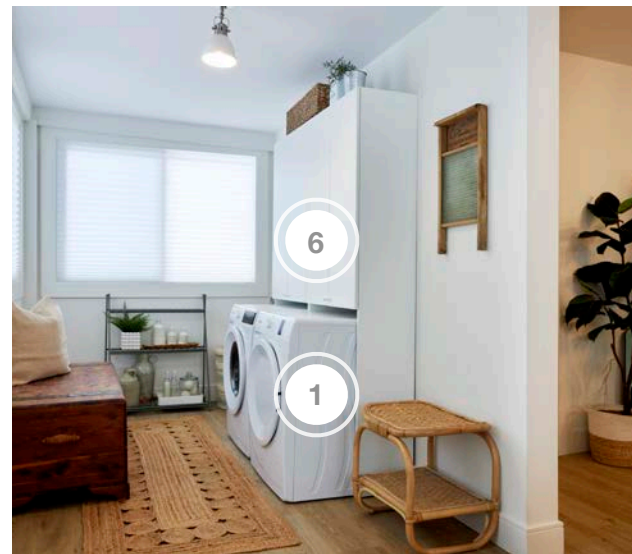

SCOTT'S VACATION HOUSE RULES

SHOPPING GUIDE | SEASON 4, PART B, EPISODE 2 | "BEACHSIDE ABODE"

1. GORENGE, EURO LINE APPLIANCES - WASHING MACHINE & DRYER
2. KASTLE - FIREPLACE
3. RUST-OLEUM - PAINT
4. SALTILLO - FIREPLACE TILE
5. SCOTT MCGILLIVRAY COLLECTION - LIGHTING

6. SWIFFER - HOME CLEANING
7. WEST MIRRORS - MIRROR