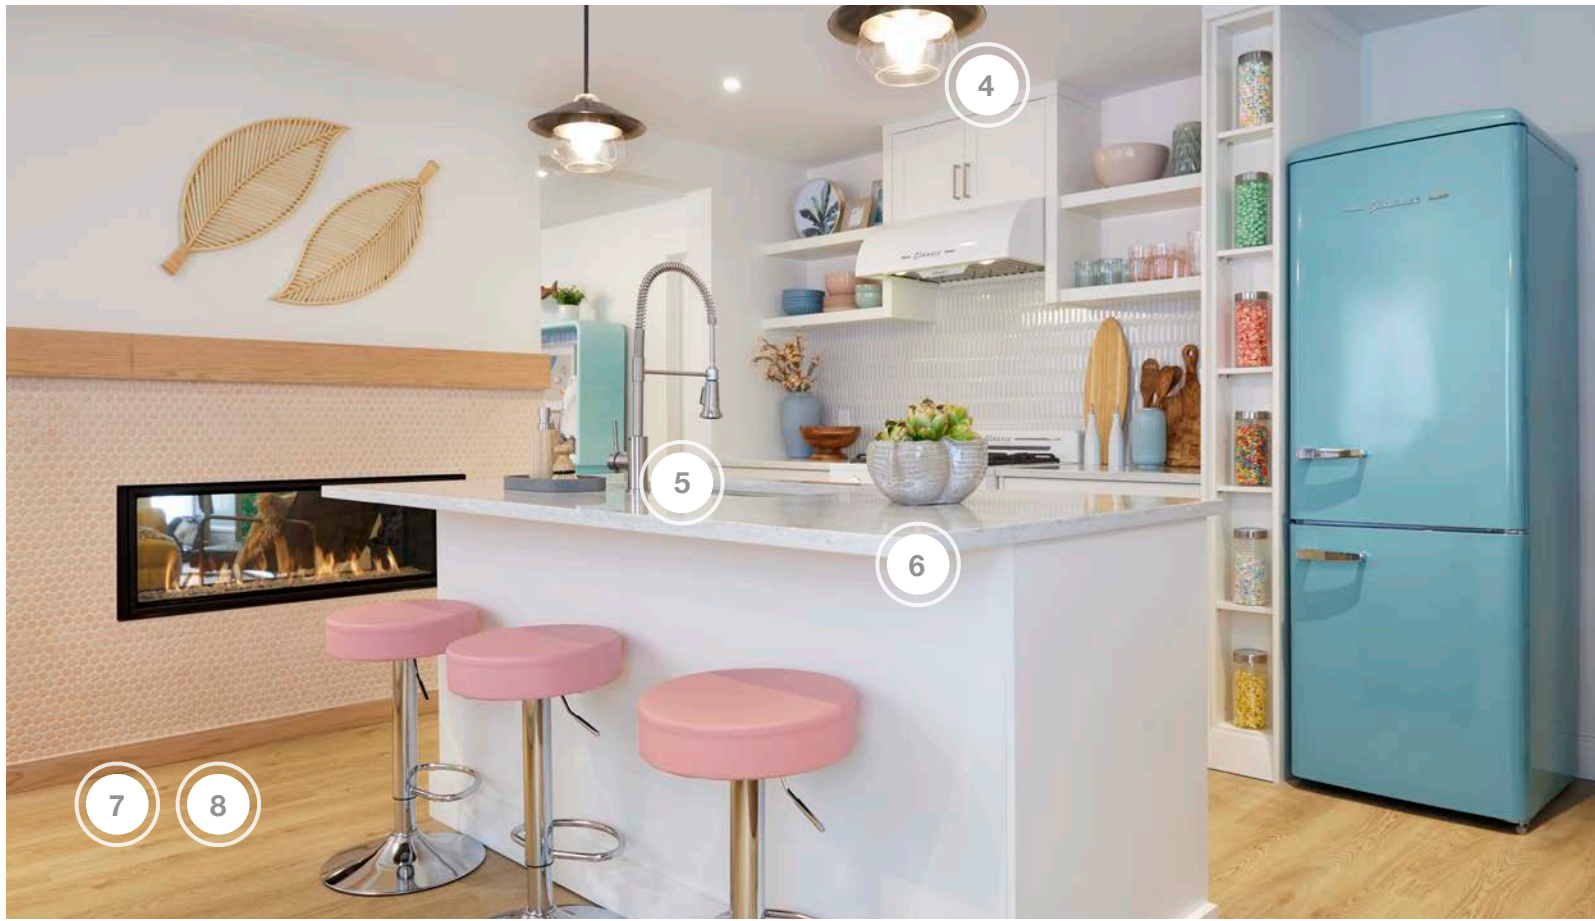

SCOTT'S VACATION HOUSE RULES

SHOPPING GUIDE | SEASON 4, PART B, EPISODE 2 | "BEACHSIDE ABODE"

1. BERENSON - HARDWARE

2. CIOT - TILE

3. DANBY - DISHWASHER

4. DVI - LIGHTING

5. ELKAY PROVIDED BY DOBBIN SALES - PLUMBING
FIXTURES