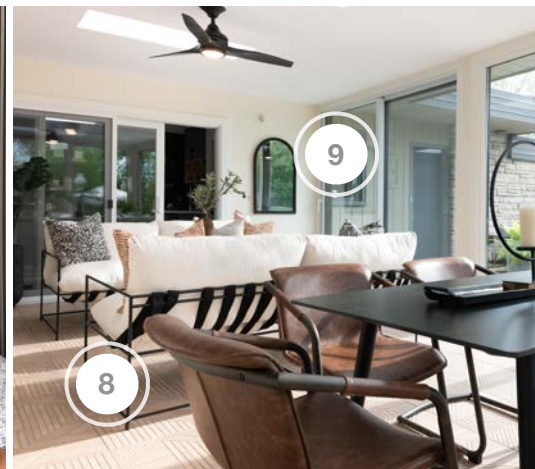

SCOTT'S VACATION HOUSE RULES

SHOPPING GUIDE | SEASON 4, PART B, EPISODE 4 | "ORGANIC OASIS"

1. BERENSON - HARDWARE

2. CIOT - WET BAR SLAB

3. CONCREATE - FAMILY & LIVING ROOM CONCRETE WALL PANELS

4. ELKAY PROVIDED BY DOBBIN SALES - PLUMBING FIXTURES

5. LATITUDE COUNTERTOPS - WET BAR COUNTERTOP

6. PRINT INTERNATIONAL - ENTRYWAY ACOUSTIC PANELS

7. SILHOUETTE - BAR FRIDGE

8. TILESINSPIRED - SUNROOM FLOOR TILE

9. WEST MIRRORS - SUNROOM MIRROR