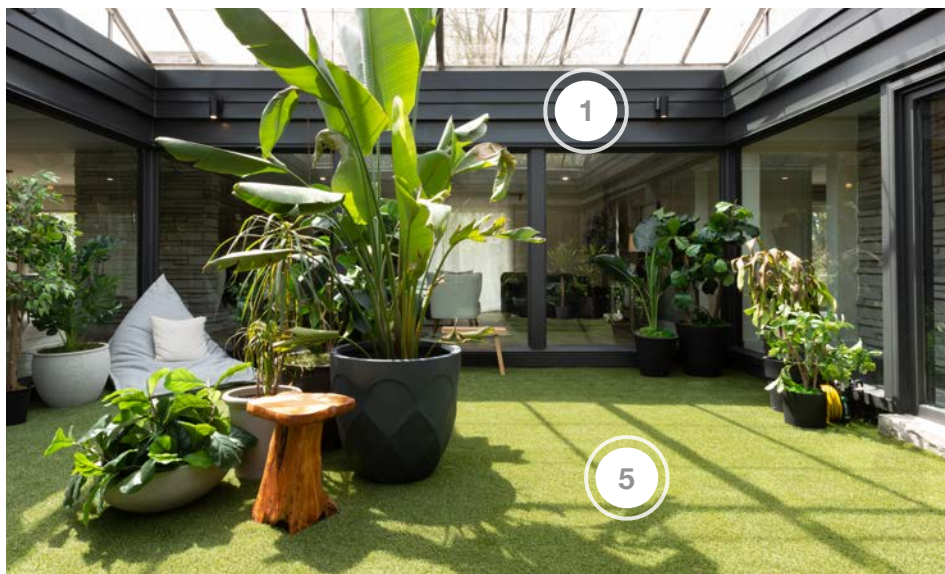

SCOTT'S VACATION HOUSE RULES

SHOPPING GUIDE | SEASON 4, PART B, EPISODE 4 | "ORGANIC OASIS"

1. AMERICAN LIGHTING - OUTDOOR LIGHTING
2. AQUASCAPE INC - OUTDOOR FOUNTAIN
3. NORKA LIVING - OUTDOOR FURNITURE
4. RADIKAL NEON - CUSTOM NEON LIGHT
5. SYNTURF PREMIUM SYNTHETIC TURF - TURF