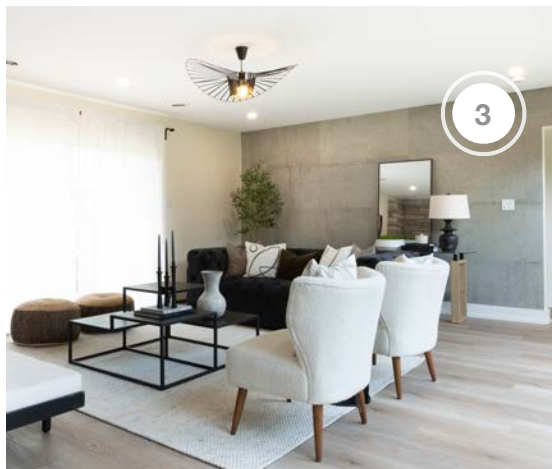

SCOTT'S VACATION HOUSE RULES

SHOPPING GUIDE | SEASON 4, PART B, EPISODE 4 | "ORGANIC OASIS"

1. BERENSON - HARDWARE

2. CIOT - WET BAR SLAB

3. CONCREATE - FAMILY & LIVING ROOM CONCRETE WALL PANELS

4. ELKAY PROVIDED BY DOBBIN SALES - PLUMBING FIXTURES

5. LATITUDE COUNTERTOPS - WET BAR COUNTERTOP

6. PRINT INTERNATIONAL - ENTRYWAY ACOUSTIC PANELS

7. SILHOUETTE - BAR FRIDGE

8. TILESINSPIRED - SUNROOM FLOOR TILE

9. WEST MIRRORS - SUNROOM MIRROR