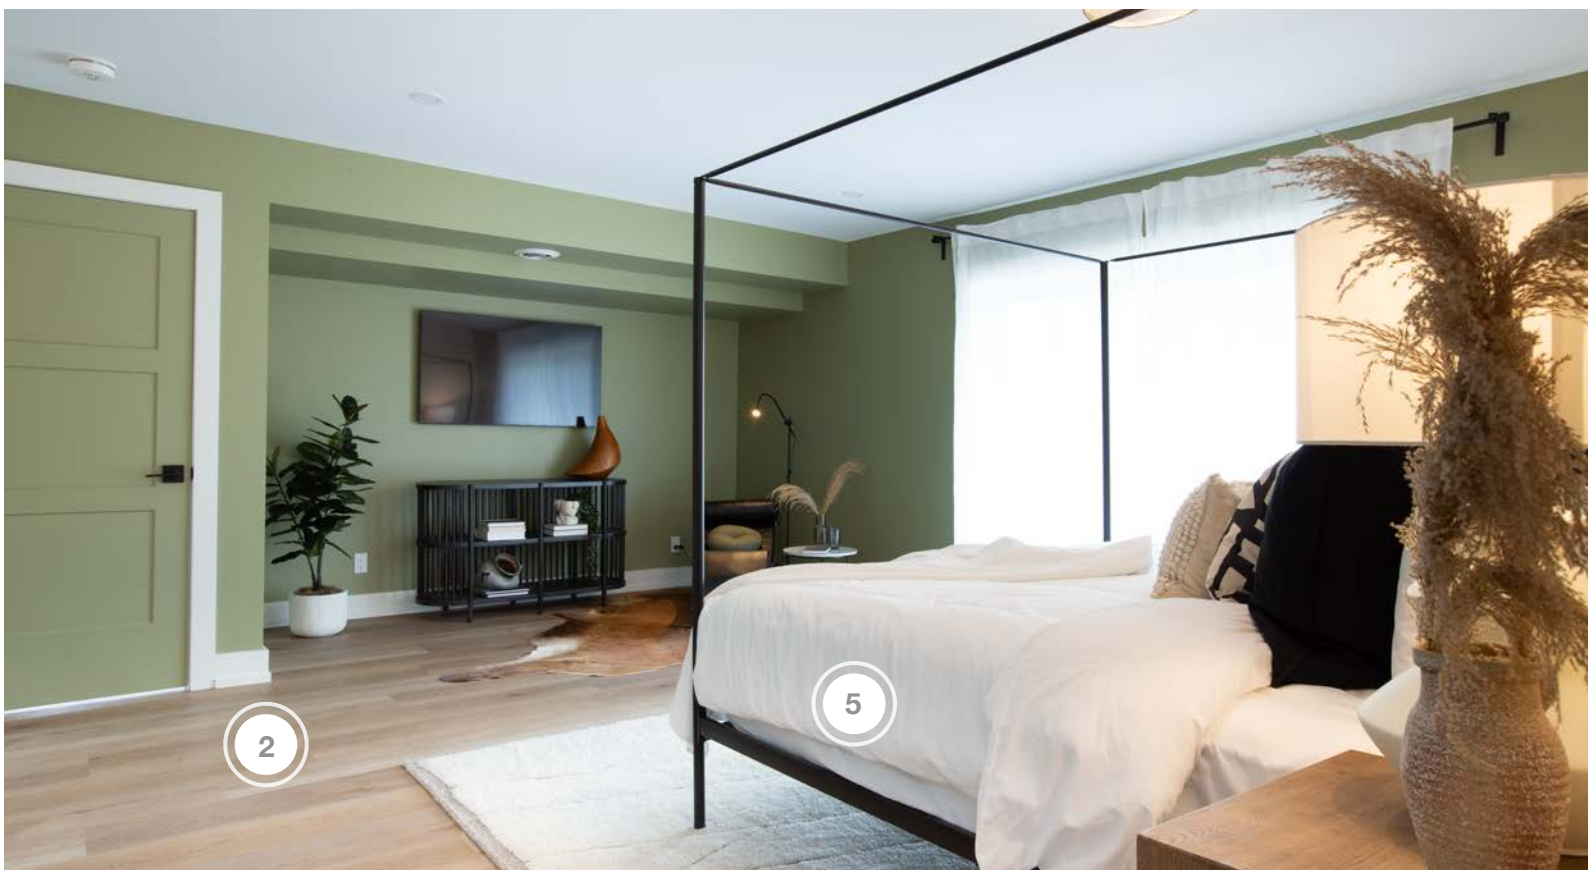

SCOTT'S VACATION HOUSE RULES

SHOPPING GUIDE | SEASON 4, PART B, EPISODE 4 | "ORGANIC OASIS"

1. FANIMATION - CEILING FANS
2. PURPARKET - FLOORING
3. RAM BOARD - FLOOR PROTECTION
4. ROCKWOOL - INSULATION
5. STEARNS & FOSTER - MATTRESS