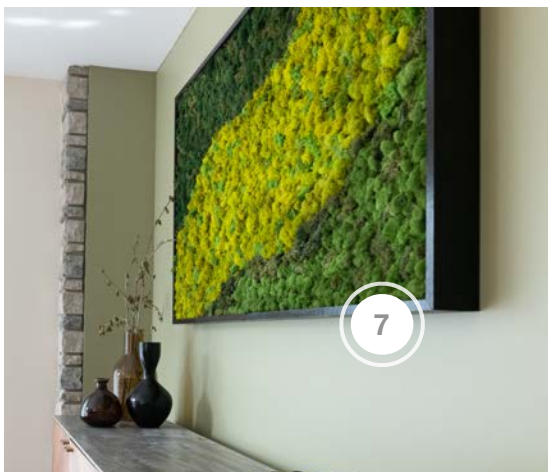

SCOTT'S VACATION HOUSE RULES

SHOPPING GUIDE | SEASON 4, PART B, EPISODE 4 | "ORGANIC OASIS"

1. BERENSON - HARDWARE

2. CIOT - SLABS

3. CYCLONE RANGE HOOD - HOOD VENT

4. DVI - LIGHTING

5. ELKAY PROVIDED BY DOBBIN SALES - PLUMBING
FIXTURES

6. LATITUDE COUNTERTOPS - COUNTERTOP
FABRICATION

7. RUST-OLEUM - STAIN

8. SILHOUETTE - WINE COOLER