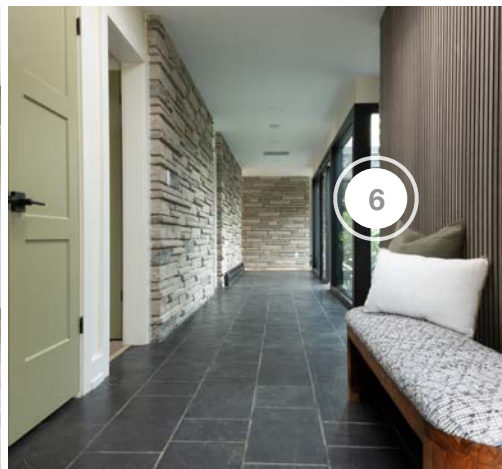

SCOTT'S VACATION HOUSE RULES

SHOPPING GUIDE | SEASON 4, PART B, EPISODE 4 | "ORGANIC OASIS"

1. BERENSON - HARDWARE

2. CIOT - WET BAR SLAB

3. CONCREATE - FAMILY & LIVING ROOM CONCRETE WALL PANELS

4. ELKAY PROVIDED BY DOBBIN SALES - PLUMBING FIXTURES

5. LATITUDE COUNTERTOPS - WET BAR COUNTERTOP

6. PRINT INTERNATIONAL - ENTRYWAY ACOUSTIC PANELS

7. SILHOUETTE - BAR FRIDGE

8. TILESINSPIRED - SUNROOM FLOOR TILE

9. WEST MIRRORS - SUNROOM MIRROR