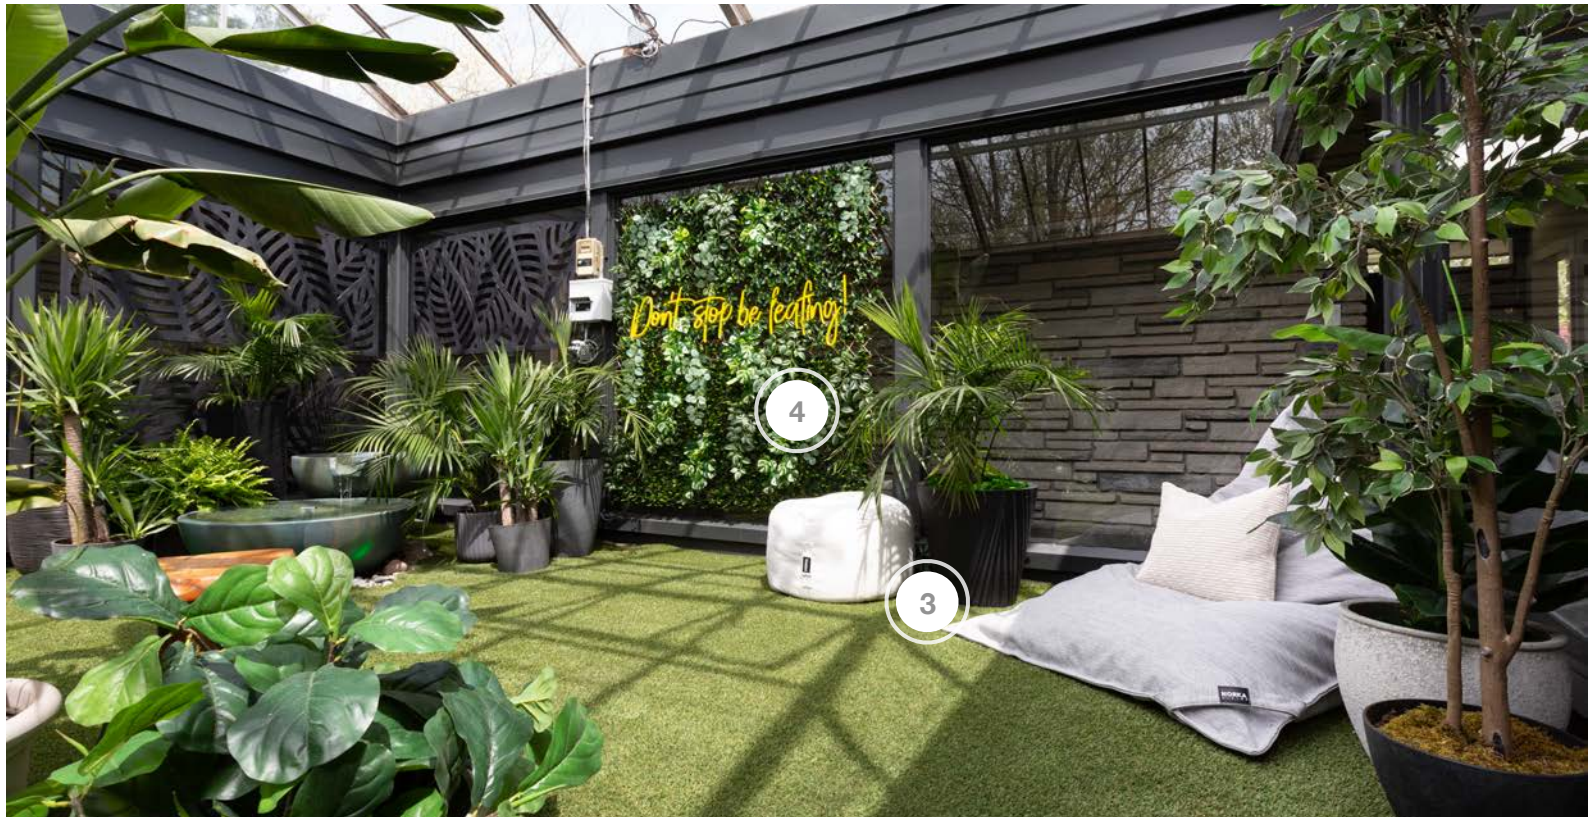

SCOTT'S VACATION HOUSE RULES

SHOPPING GUIDE | SEASON 4, PART B, EPISODE 4 | "ORGANIC OASIS"

1. AMERICAN LIGHTING - OUTDOOR LIGHTING
2. AQUASCAPE INC - OUTDOOR FOUNTAIN
3. NORKA LIVING - OUTDOOR FURNITURE
4. RADIKAL NEON - CUSTOM NEON LIGHT
5. SYNTURF PREMIUM SYNTHETIC TURF - TURF