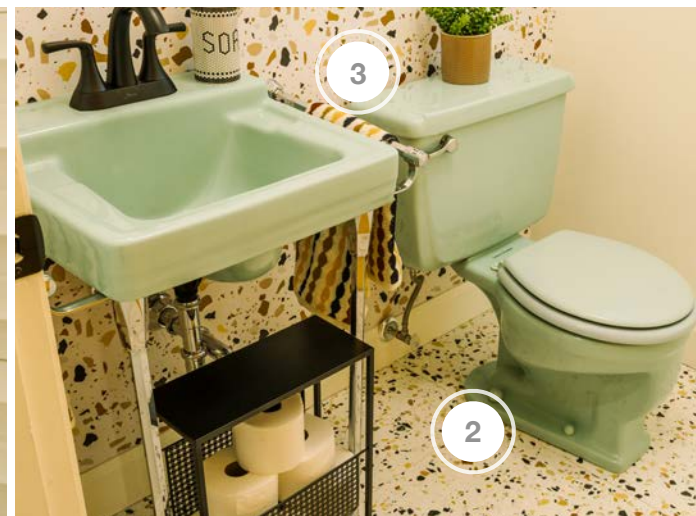

SCOTT'S VACATION HOUSE RULES

SHOPPING GUIDE | SEASON 4, PART B, EPISODE 1 | "MIDCENTURY GETAWAY"

1. CIOT - MAIN BATH SHOWER TILE
2. GEON TILE - POWDER ROOM TILE
3. LIVETTE'S WALLPAPER - MAIN BATH & POWDER ROOM WALLPAPER
4. SCHLUTER SYSTEMS - ENSUITE WATERPROOFING SYSTEM
5. SCOTT MCGILLIVRAY COLLECTION - MAIN BATH LIGHTING