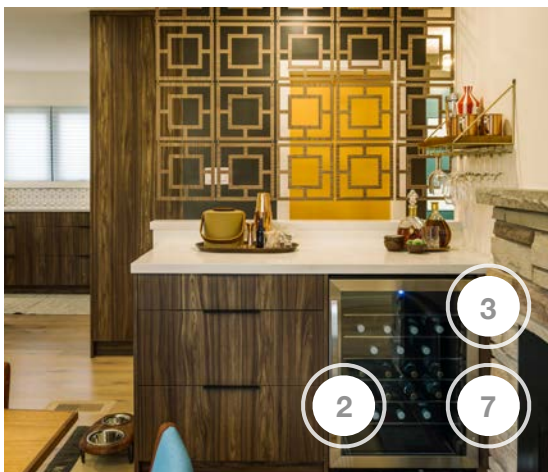

SCOTT'S VACATION HOUSE RULES

SHOPPING GUIDE | SEASON 4, PART B, EPISODE 1 | "MIDCENTURY GETAWAY"

1. BERENSON - HARDWARE
2. DANBY - BEVERAGE FRIDGE
3. D&K HEATING - FIREPLACE INSTALLATION
4. DVI - LIGHTING
5. ELKAY PROVIDED BY DOBBIN SALES - PLUMBING FIXTURES