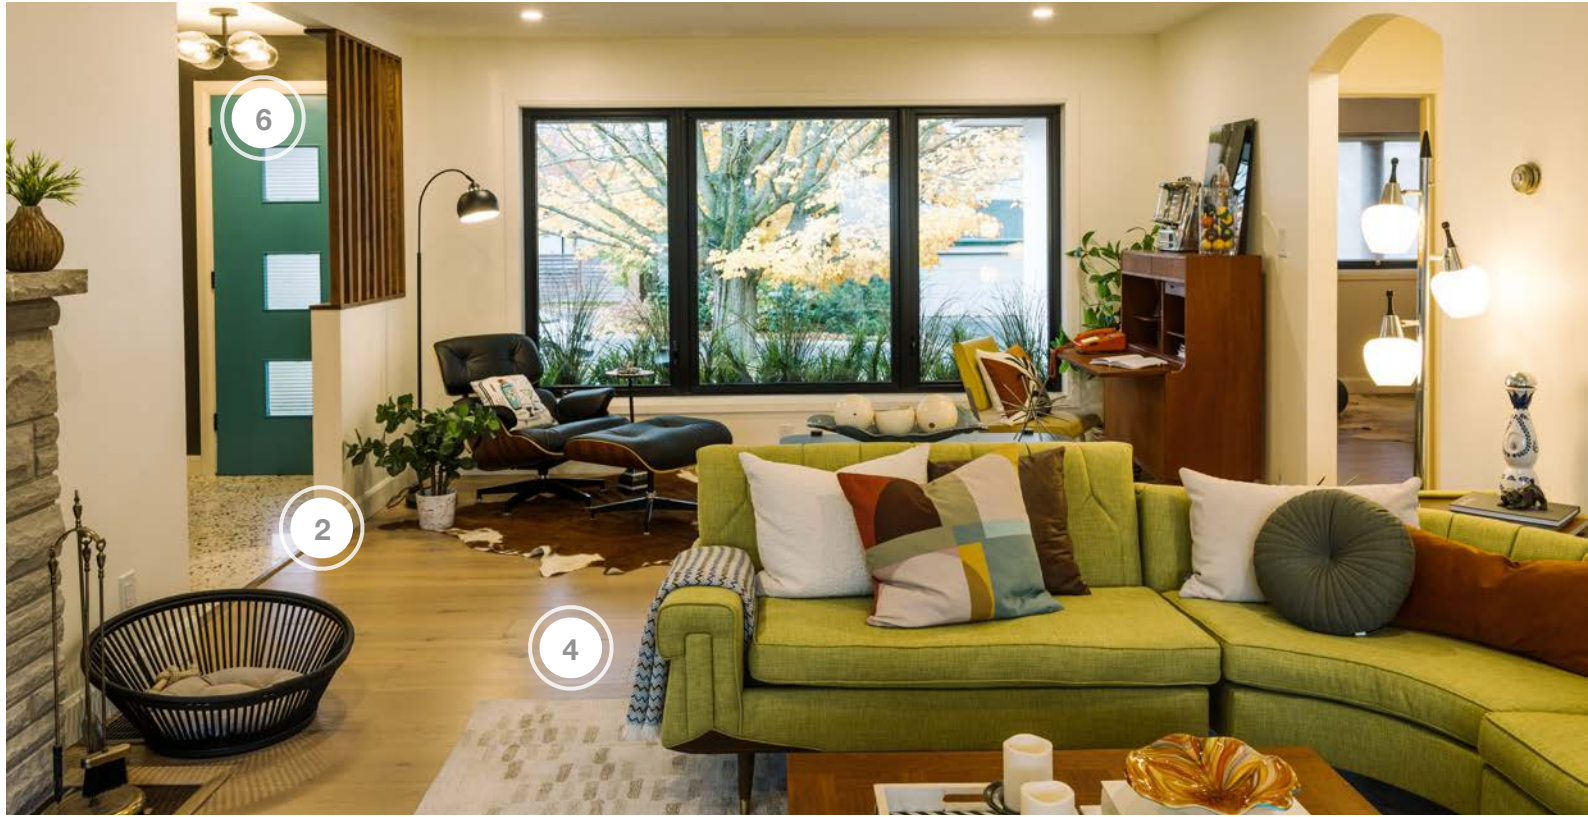

SCOTT'S VACATION HOUSE RULES

SHOPPING GUIDE | SEASON 4, PART B, EPISODE 1 | "MIDCENTURY GETAWAY"

1. D&K HEATING - FIREPLACE INSTALL
2. GEON TILE - TILE
3. LENS MILL - FABRIC UPHOLSTERY
4. RAM BOARD - FLOOR PROTECTION
5. REGENCY - FIREPLACE
6. SCOTT MCGILLIVRAY COLLECTION - LIGHTING