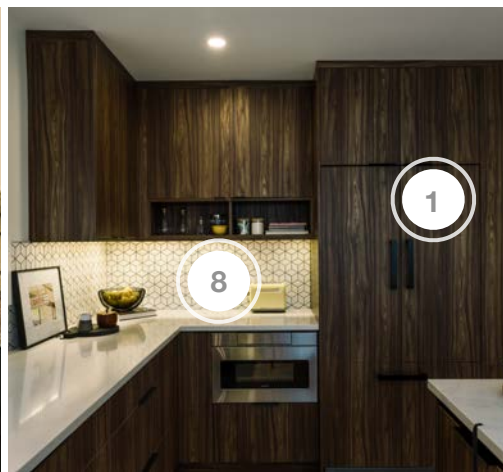

SCOTT'S VACATION HOUSE RULES

SHOPPING GUIDE | SEASON 4, PART B, EPISODE 1 | "MIDCENTURY GETAWAY"

1. BERENSON - HARDWARE
2. DANBY - BEVERAGE FRIDGE
3. D&K HEATING - FIREPLACE INSTALLATION
4. DVI - LIGHTING
5. ELKAY PROVIDED BY DOBBIN SALES - PLUMBING FIXTURES