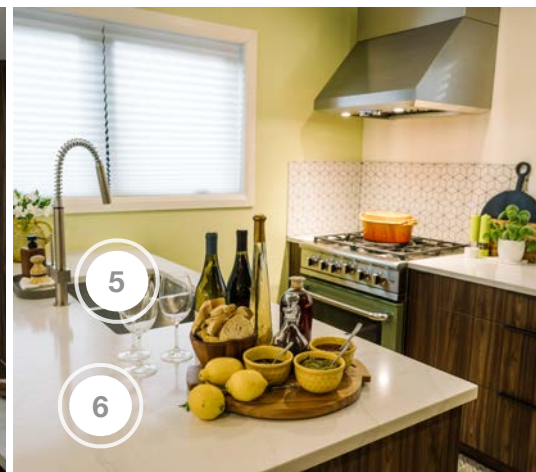

SCOTT'S VACATION HOUSE RULES

SHOPPING GUIDE | SEASON 4, PART B, EPISODE 1 | "MIDCENTURY GETAWAY"

1. BERENSON - HARDWARE
2. DANBY - BEVERAGE FRIDGE
3. D&K HEATING - FIREPLACE INSTALLATION
4. DVI - LIGHTING
5. ELKAY PROVIDED BY DOBBIN SALES - PLUMBING FIXTURES