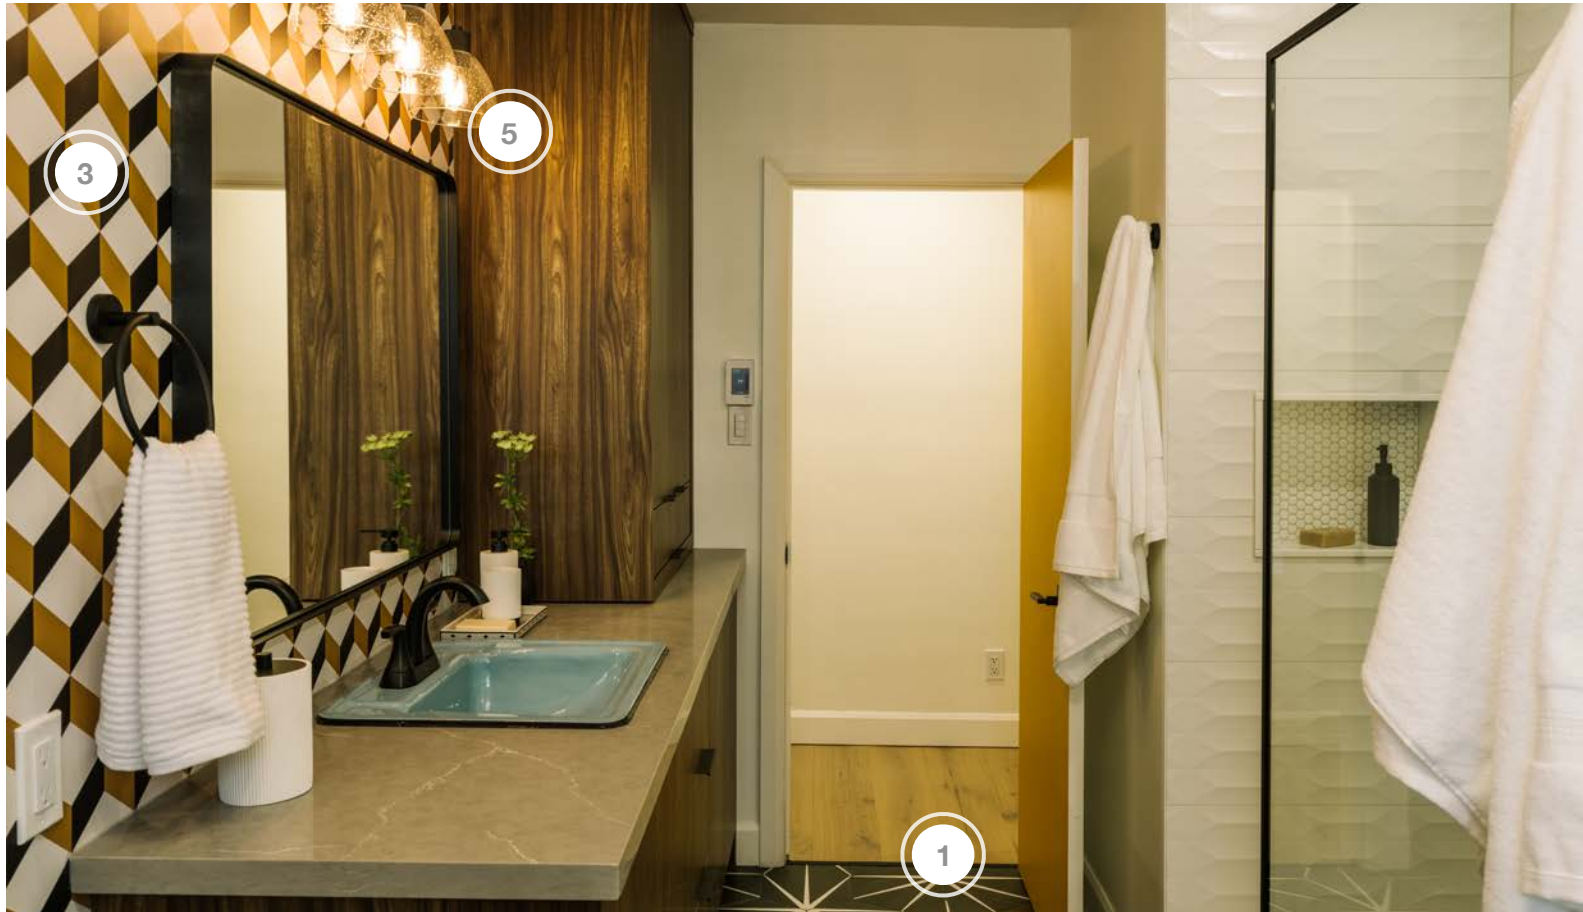

SCOTT'S VACATION HOUSE RULES

SHOPPING GUIDE | SEASON 4, PART B, EPISODE 1 | "MIDCENTURY GETAWAY"

1. CIOT - MAIN BATH SHOWER TILE
2. GEON TILE - POWDER ROOM TILE
3. LIVETTE'S WALLPAPER - MAIN BATH & POWDER ROOM WALLPAPER
4. SCHLUTER SYSTEMS - ENSUITE WATERPROOFING SYSTEM
5. SCOTT MCGILLIVRAY COLLECTION - MAIN BATH LIGHTING