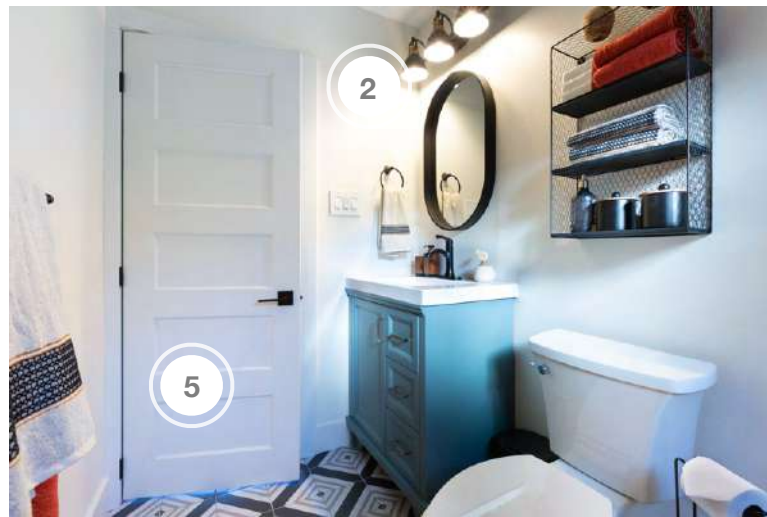

SCOTT'S VACATION HOUSE RULES

SHOPPING GUIDE | SEASON 4, EPISODE 7 | "FAMILY LAKE HOUSE"

1. SCHLUTER SYSTEMS - WATERPROOFING SYSTEM
2. SCOTT MCGILLIVRAY COLLECTION - MAIN BATH LIGHT
3. SCOTT MCGILLIVRAY COLLECTION - VANITIES
4. TILESINSPIRED - SHOWER & FLOOR TILE
5. TRIMLITE MANUFACTURING INC - INTERIOR DOORS