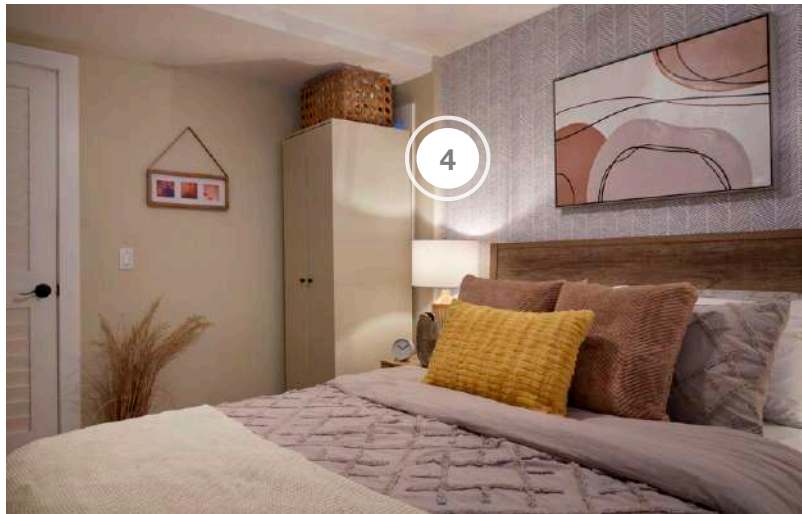

SCOTT'S VACATION HOUSE RULES

SHOPPING GUIDE | SEASON 4, EPISODE 6 | "SUNSET GROVE"

1. PRINT INTERNATIONAL - ACOUSTIC PANELS
2. RAM BOARD - FLOOR PROTECTION
3. ROCKWOOL - INSULATION
4. SPOONFLOWER - WALLPAPER