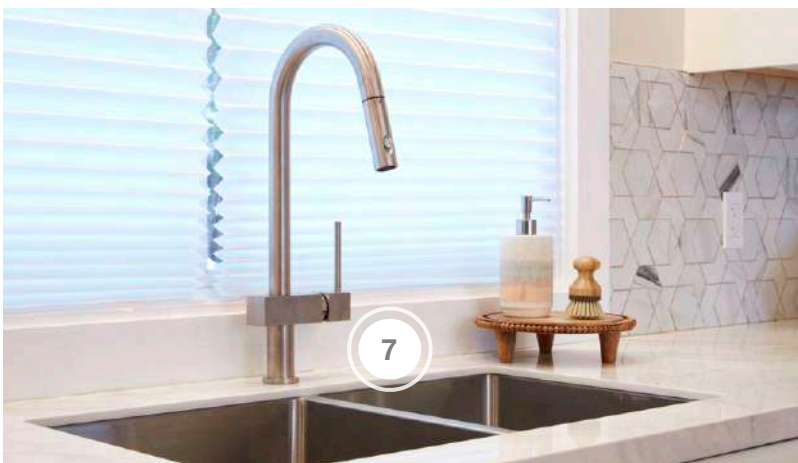

# SCOTT'S VACATION HOUSE RULES

SHOPPING GUIDE | SEASON 4, EPISODE 6 | "SUNSET GROVE"

1. BERENSON - HARDWARE
2. CIOT - BACKSPLASH TILE
3. CIOT - SLAB
4. CIOT - INVISACOOK
5. CYCLONE RANGE HOODS INC - RANGE HOOD INSERT