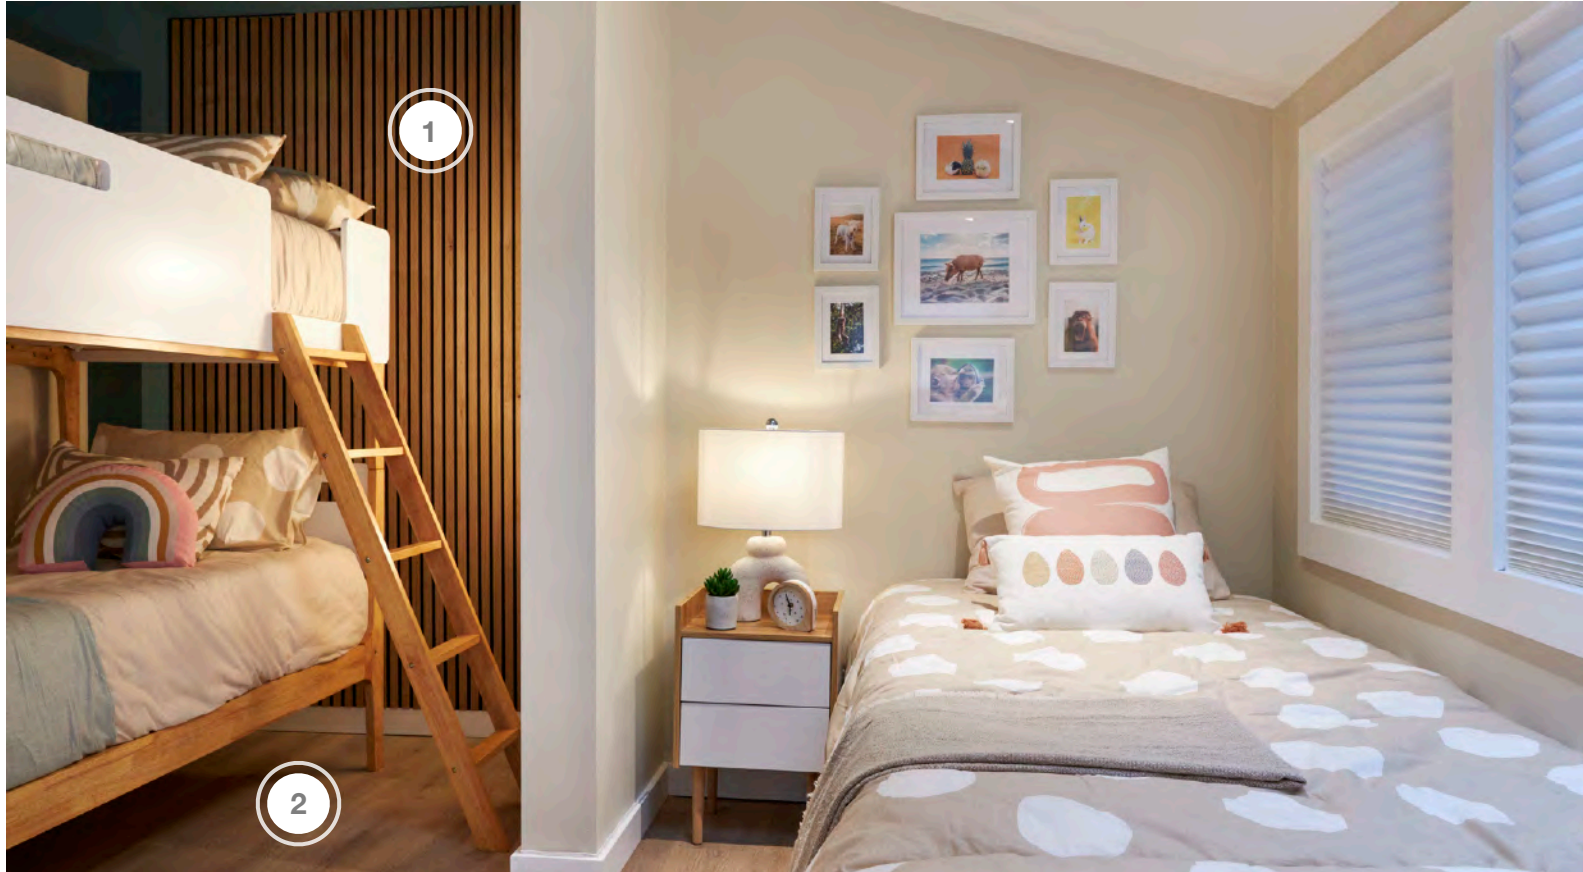

SCOTT'S VACATION HOUSE RULES

SHOPPING GUIDE | SEASON 4, EPISODE 6 | "SUNSET GROVE"

1. PRINT INTERNATIONAL - ACOUSTIC PANELS
2. RAM BOARD - FLOOR PROTECTION
3. ROCKWOOL - INSULATION
4. SPOONFLOWER - WALLPAPER