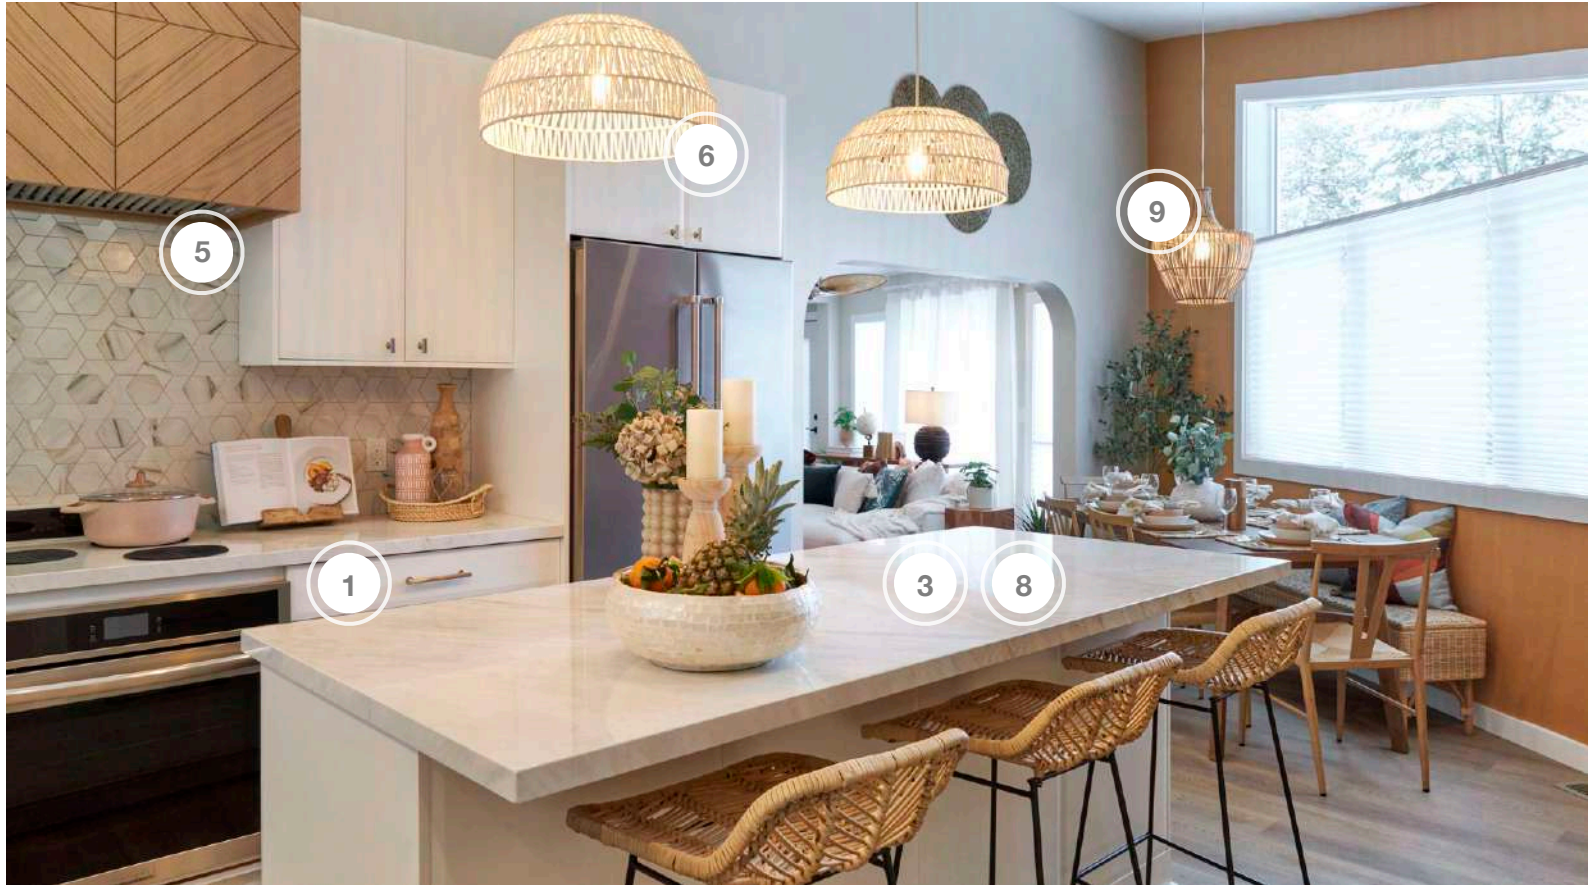

SCOTT'S VACATION HOUSE RULES

SHOPPING GUIDE | SEASON 4, EPISODE 6 | "SUNSET GROVE"

1. BERENSON - HARDWARE
2. CIOT - BACKSPLASH TILE
3. CIOT - SLAB
4. CIOT - INVISACOOK
5. CYCLONE RANGE HOODS INC - RANGE HOOD INSERT

6. DVI LIGHTING - LIGHTING
7. ELKAY PROVIDED BY DOBBIN SALES - PLUMBING FIXTURES
8. LATITUDE COUNTERTOPS - COUNTERTOP FABRICATION
9. MFKTO - LIGHTING