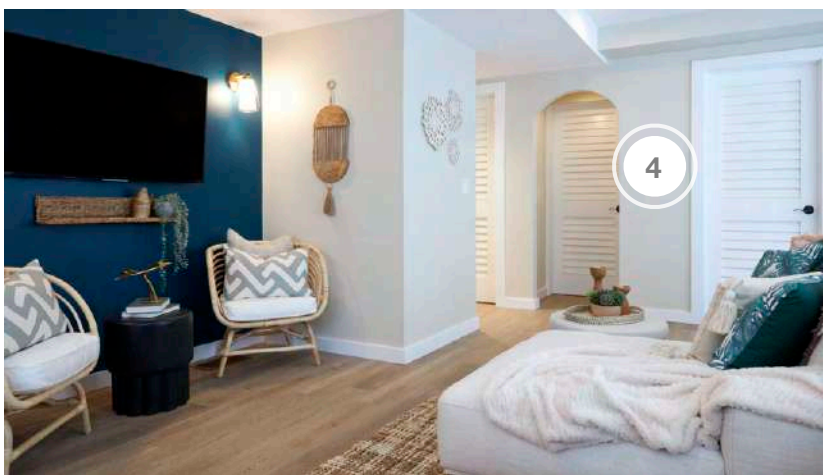

SCOTT'S VACATION HOUSE RULES

SHOPPING GUIDE | SEASON 4, EPISODE 6 | "SUNSET GROVE"

1. FANIMATION - CEILING FAN
2. POLLARD - WINDOWS & PATIO DOOR
3. PURPARKET - FLOORING
4. TRIMLITE MANUFACTURING INC - INTERIOR DOORS