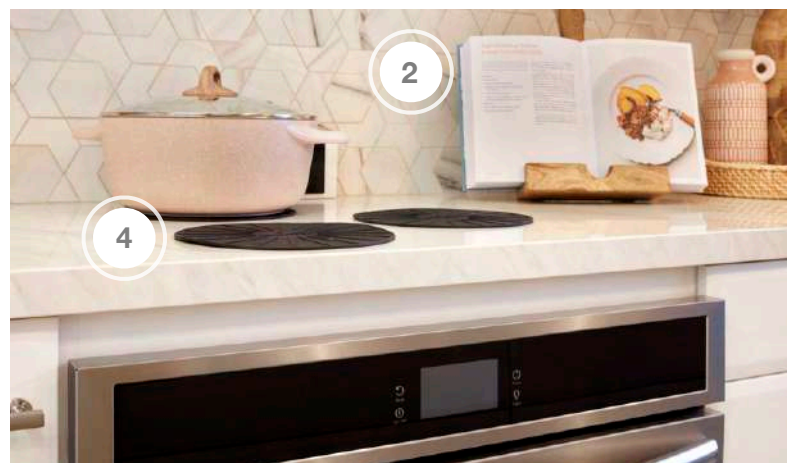

# SCOTT'S VACATION HOUSE RULES

SHOPPING GUIDE | SEASON 4, EPISODE 6 | "SUNSET GROVE"

1. BERENSON - HARDWARE
2. CIOT - BACKSPLASH TILE
3. CIOT - SLAB
4. CIOT - INVISACOOK
5. CYCLONE RANGE HOODS INC - RANGE HOOD INSERT