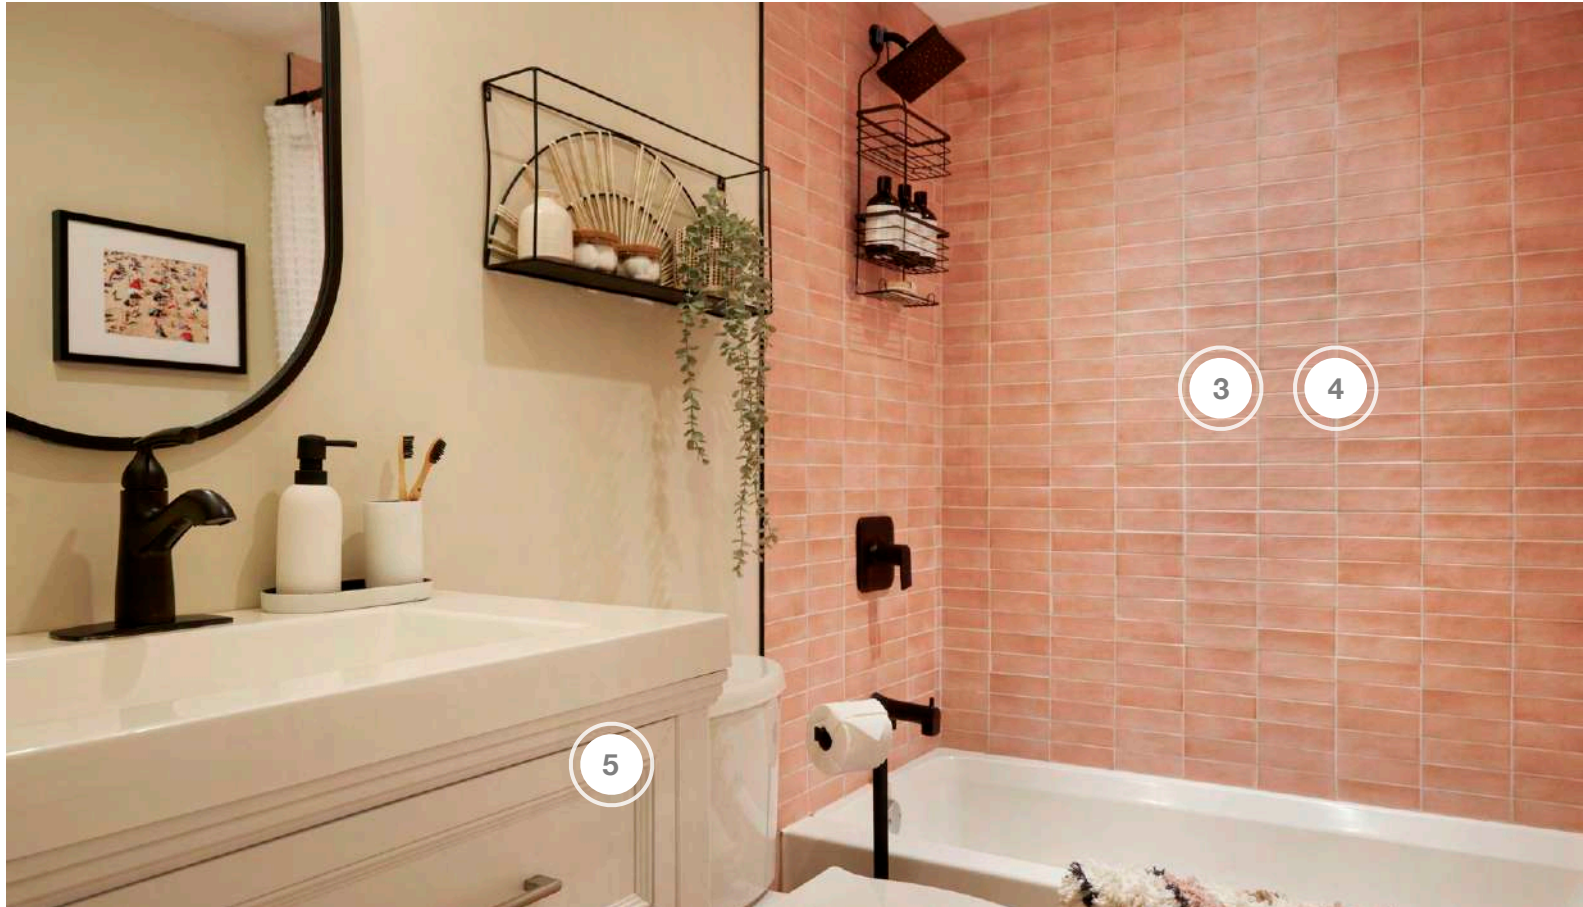

SCOTT'S VACATION HOUSE RULES

SHOPPING GUIDE | SEASON 4, EPISODE 6 | "SUNSET GROVE"

1. CIOT - BATHROOM 1 SHOWER TILE
2. LIVETTE'S WALLPAPER - POWDER ROOM WALLPAPER
3. SALTILLO IMPORTS - BATHROOM 2 SHOWER TILE & FLOOR
4. SCHLUTER SYSTEMS - WATERPROOFING SYSTEM
5. SCOTT MCGILLIVRAY COLLECTION - VANITIES