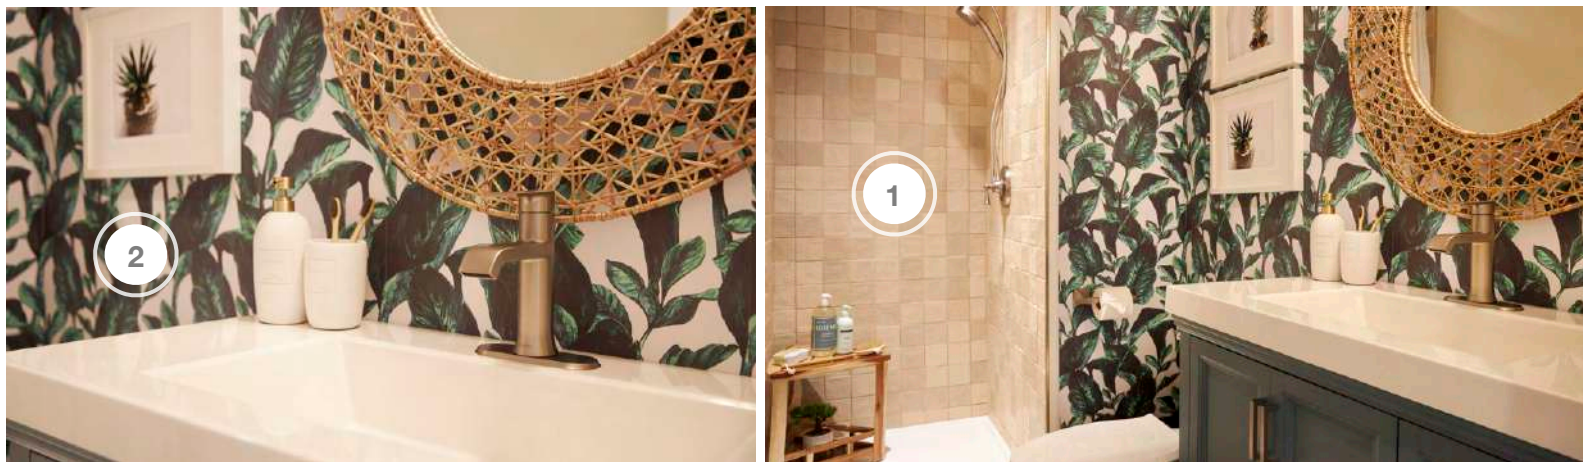

SCOTT'S VACATION HOUSE RULES

SHOPPING GUIDE | SEASON 4, EPISODE 6 | "SUNSET GROVE"

1. CIOT - BATHROOM 1 SHOWER TILE
2. LIVETTE'S WALLPAPER - POWDER ROOM WALLPAPER
3. SALTILLO IMPORTS - BATHROOM 2 SHOWER TILE & FLOOR
4. SCHLUTER SYSTEMS - WATERPROOFING SYSTEM
5. SCOTT MCGILLIVRAY COLLECTION - VANITIES