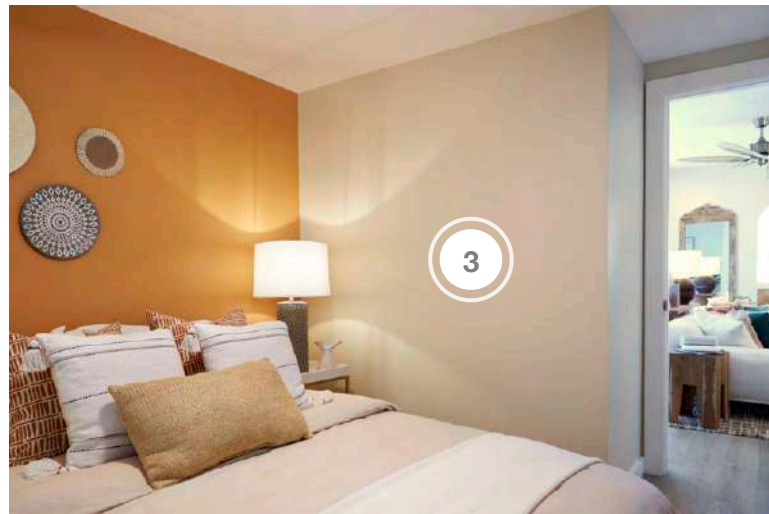

SCOTT'S VACATION HOUSE RULES

SHOPPING GUIDE | SEASON 4, EPISODE 6 | "SUNSET GROVE"

1. PRINT INTERNATIONAL - ACOUSTIC PANELS
2. RAM BOARD - FLOOR PROTECTION
3. ROCKWOOL - INSULATION
4. SPOONFLOWER - WALLPAPER