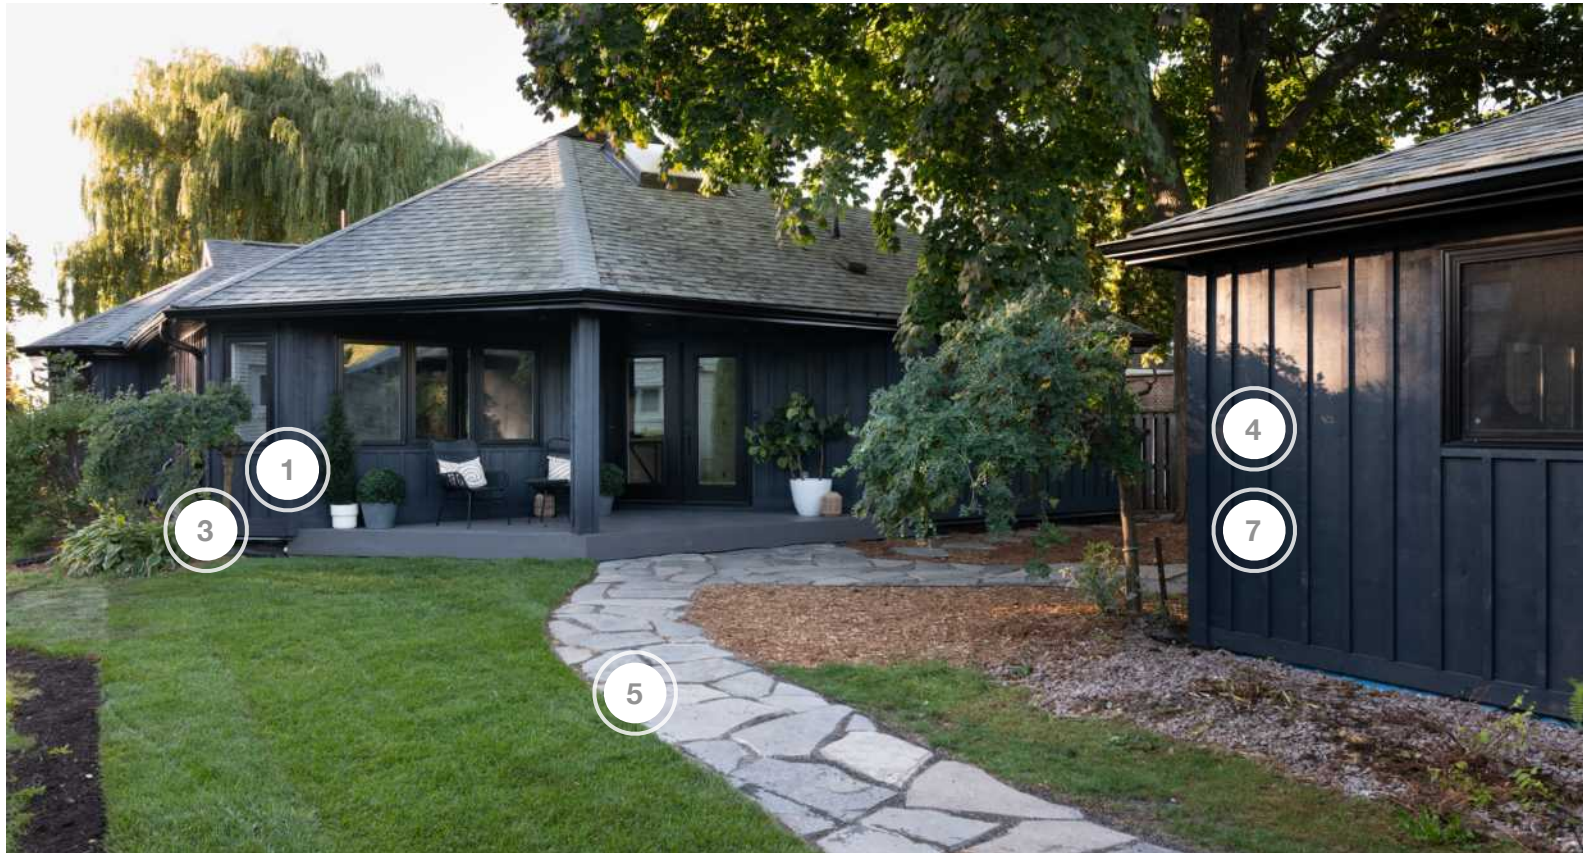

SCOTT'S VACATION HOUSE RULES

SHOPPING GUIDE | SEASON 4, EPISODE 5 | "BAYSIDE BUNGALOW"

1. CAPE COD SIDING - SIDING
2. DEKKO CONCRETE - FIRE PIT
3. DMX MEMBRANES - FOUNDATION WRAP
4. GARAGA - GARAGE DOOR & OPENER

5. GRAND RIVER NATURAL STONE LTD - FLAGSTONE
6. GREENWORKS TOOLS - ROBOTIC LAWN MOWER
7. MAPLE OVERHEAD GARAGE DOORS - GARAGE DOOR INSTALLATION