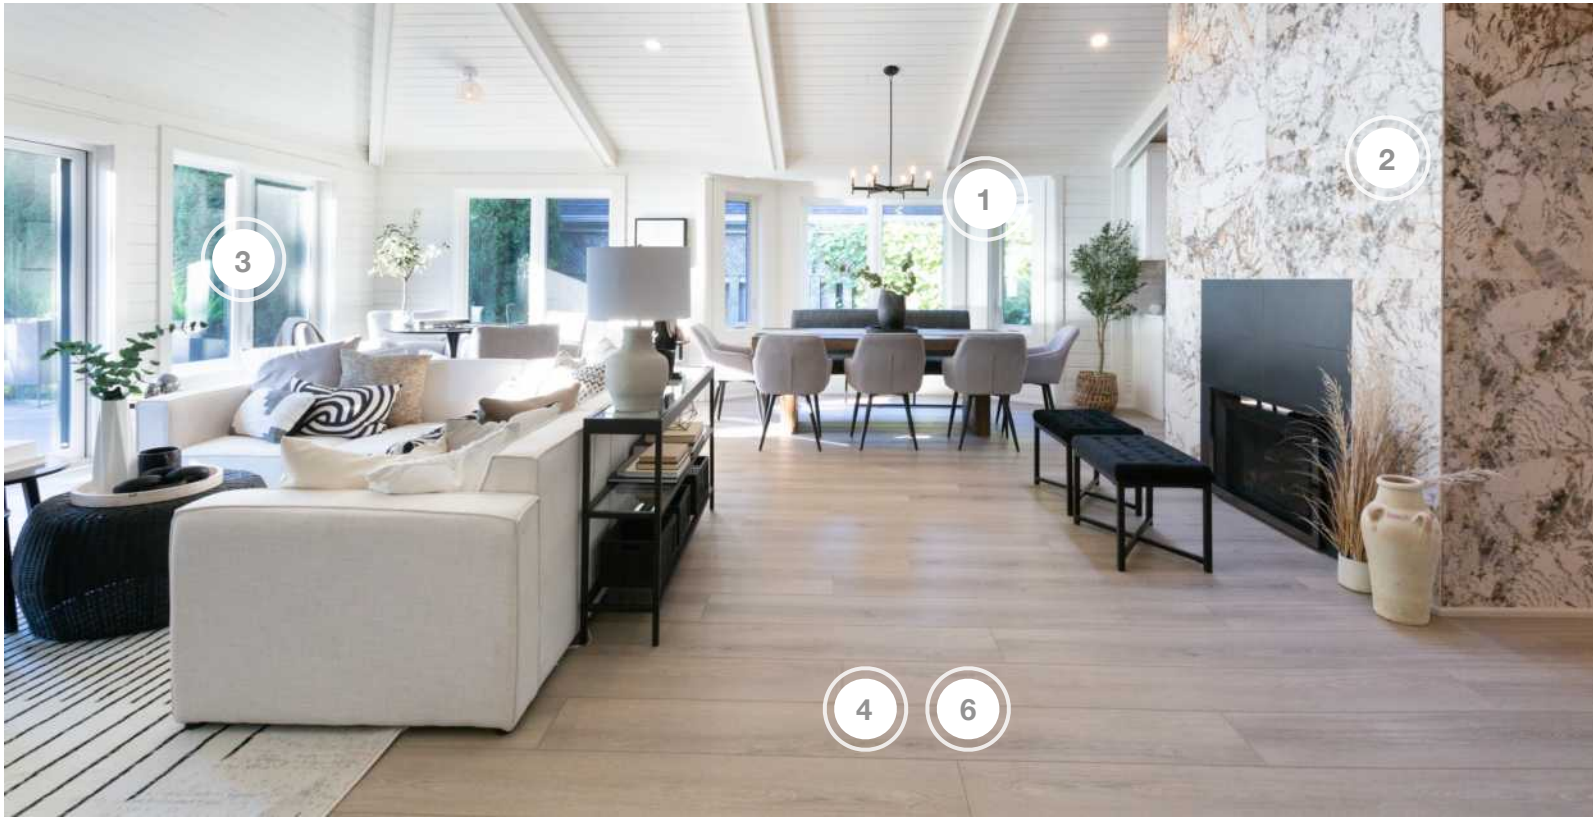

SCOTT'S VACATION HOUSE RULES

SHOPPING GUIDE | SEASON 4, EPISODE 5 | "BAYSIDE BUNGALOW"

1. DVI LIGHTING - LIGHTING

2. KABLAN - FIREPLACE CLADDING

3. POLLARD - WINDOWS & DOORS

4. RAM BOARD - FLOOR PROTECTION