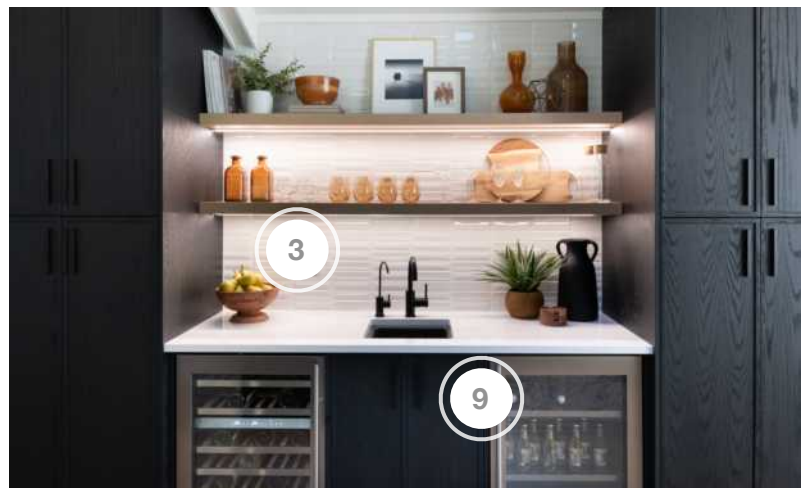

SCOTT'S VACATION HOUSE RULES

SHOPPING GUIDE | SEASON 4, EPISODE 5 | "BAYSIDE BUNGALOW"

1. AMERICAN LIGHTING - UNDER CABINET LIGHTING
2. BERENSON - HARDWARE
3. CIOT - BACKSPLASH TILE
4. COAST APPLIANCE - APPLIANCES
5. CYCLONE RANGE HOODS INC - RANGE HOOD INSERT

6. ELKAY PROVIDED BY DOBBIN SALES - PLUMBING FIXTURES
7. KABLAN - FIREPLACE CLADDING
8. LATITUDE COUNTERTOPS - COUNTERTOP FABRICATION
9. SILHOUETTE - BEVERAGE FRIDGES