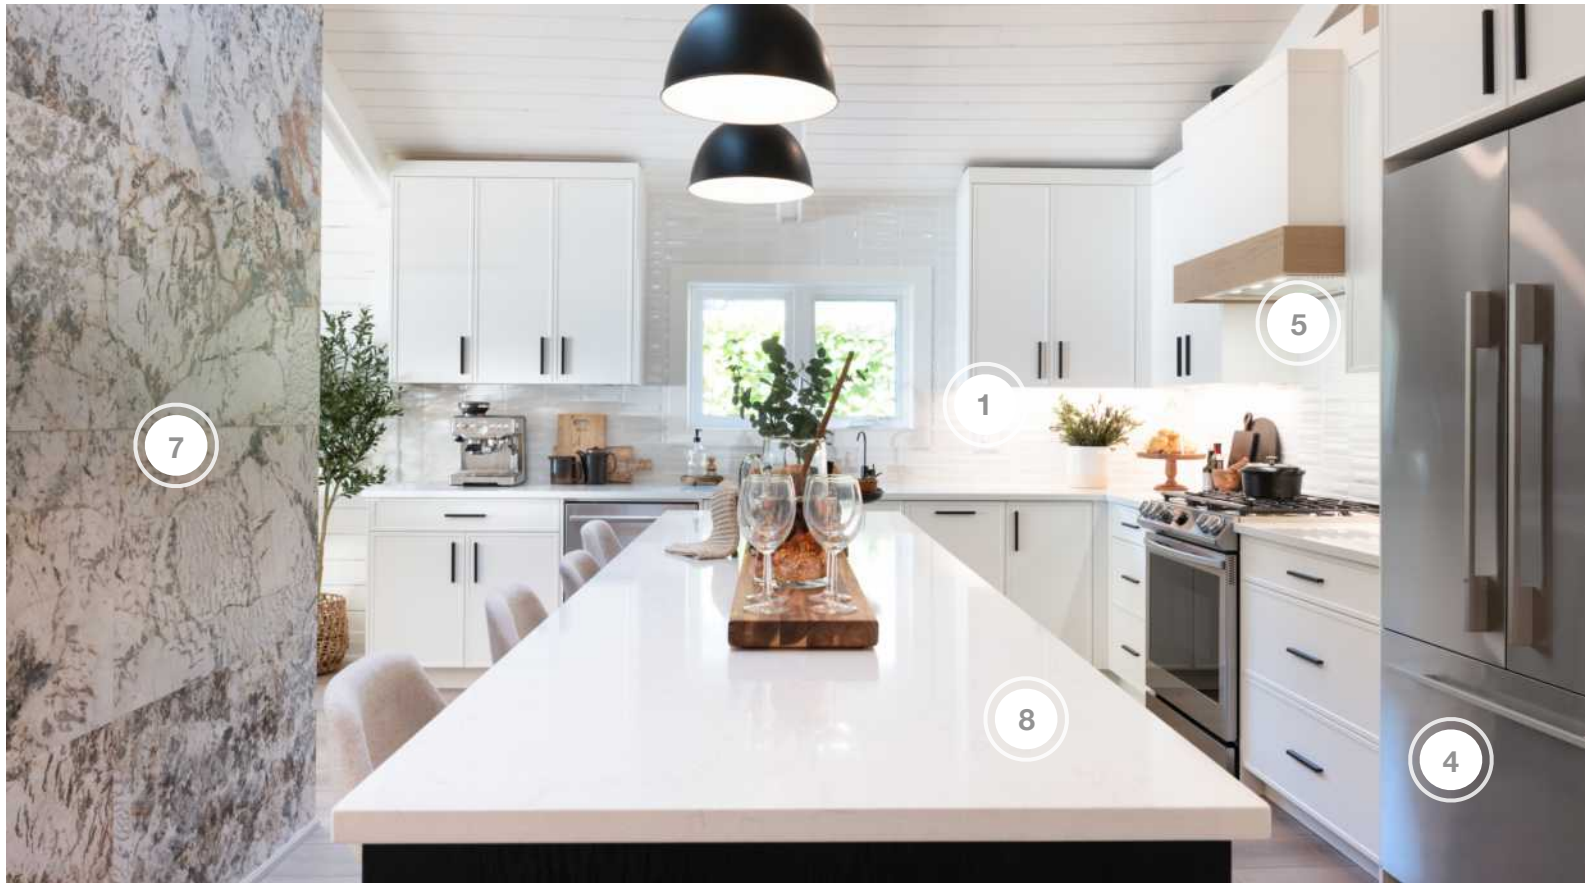

SCOTT'S VACATION HOUSE RULES

SHOPPING GUIDE | SEASON 4, EPISODE 5 | "BAYSIDE BUNGALOW"

1. AMERICAN LIGHTING - UNDER CABINET LIGHTING
2. BERENSON - HARDWARE
3. CIOT - BACKSPLASH TILE
4. COAST APPLIANCE - APPLIANCES
5. CYCLONE RANGE HOODS INC - RANGE HOOD INSERT

6. ELKAY PROVIDED BY DOBBIN SALES - PLUMBING FIXTURES
7. KABLAN - FIREPLACE CLADDING
8. LATITUDE COUNTERTOPS - COUNTERTOP FABRICATION
9. SILHOUETTE - BEVERAGE FRIDGES