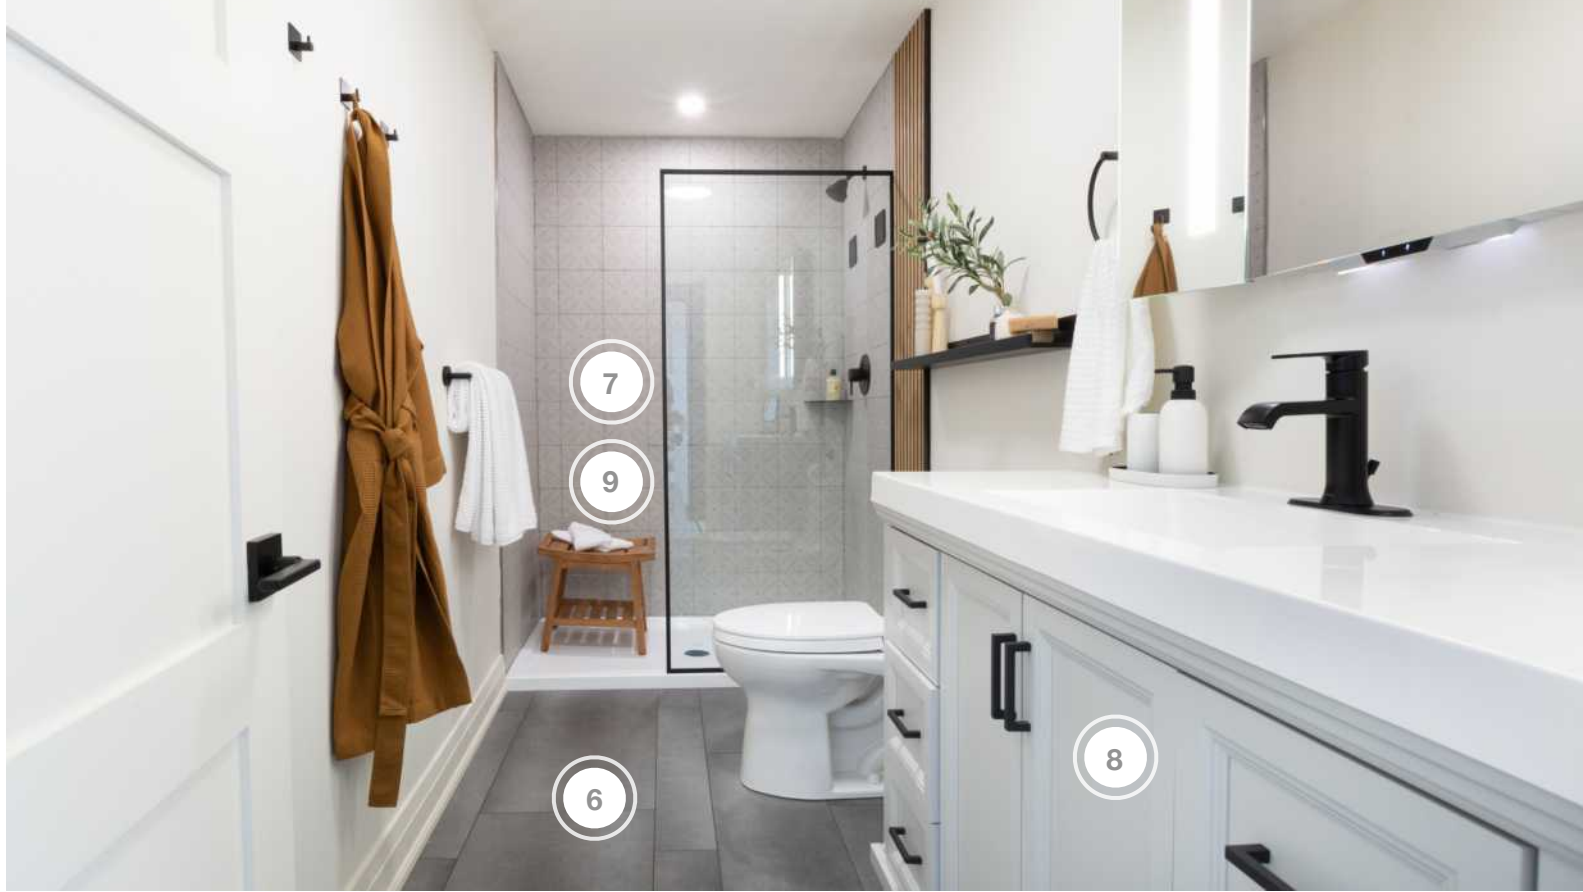

SCOTT'S VACATION HOUSE RULES

SHOPPING GUIDE | SEASON 4, EPISODE 5 | "BAYSIDE BUNGALOW"

1. BELANGER LAMINATES - COUNTERTOP

2. CIOT - MAIN BATH SHOWER TILE

3. LATITUDE COUNTERTOPS - MAIN BATH SHOWER TILE FABRICATION

4. LIVETTE'S WALLPAPER - POWDER ROOM WALLPAPER

5. PRINT INTERNATIONAL - ACOUSTIC PANELS

6. RIVIERA FLOORING - BATHROOM FLOORING

7. SCHLUTER SYSTEMS - WATERPROOFING SYSTEM

8. SCOTT MCGILLIVRAY COLLECTION - ENSUITE VANITY

9. TILESINSPIRED - ENSUITE SHOWER TILE