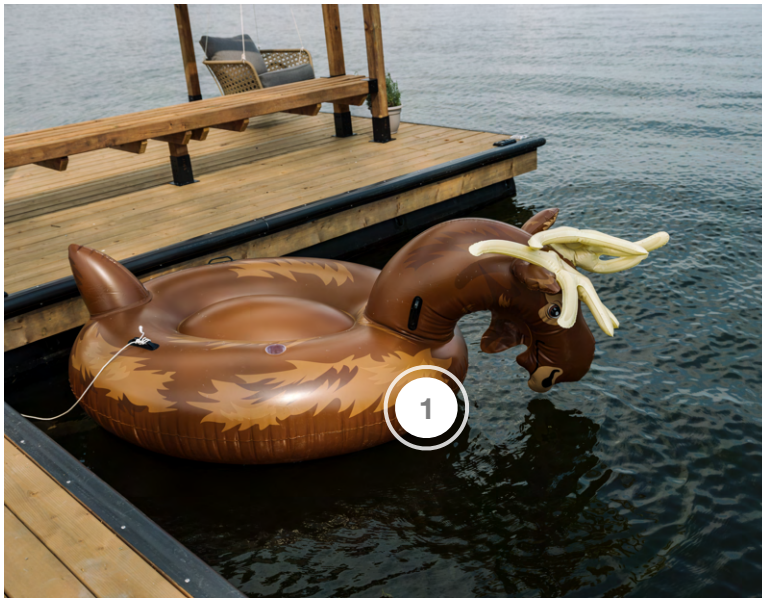

# RENOVATION RESORT

SHOPPING GUIDE | SEASON 1, EPISODE 7 | IT'S ANYONE'S GAME  
CABIN 2 | APRIL & ARNOLD

1. FLOAT-EH - WATER FLOAT
2. NYDOCK - DOCK
3. TOJA GRID CANADA - PERGOLA & MOSQUITO NET

# RENOVATION RESORT

SHOPPING GUIDE | SEASON 1, EPISODE 7 | IT'S ANYONE'S GAME  
CABIN 3 | JENA & SEAN

1. FLOAT-EH - WATER FLOAT
2. NYDOCK - DOCK
3. TOJA GRID CANADA - PERGOLA & HAMMOCK

# RENOVATION RESORT

SHOPPING GUIDE | SEASON 1, EPISODE 7 | IT'S ANYONE'S GAME  
CABIN 4 | ROTEM & TROY

1. FLOAT-EH - WATER FLOAT
2. NYDOCK - DOCK
3. TOJA GRID CANADA - PERGOLA