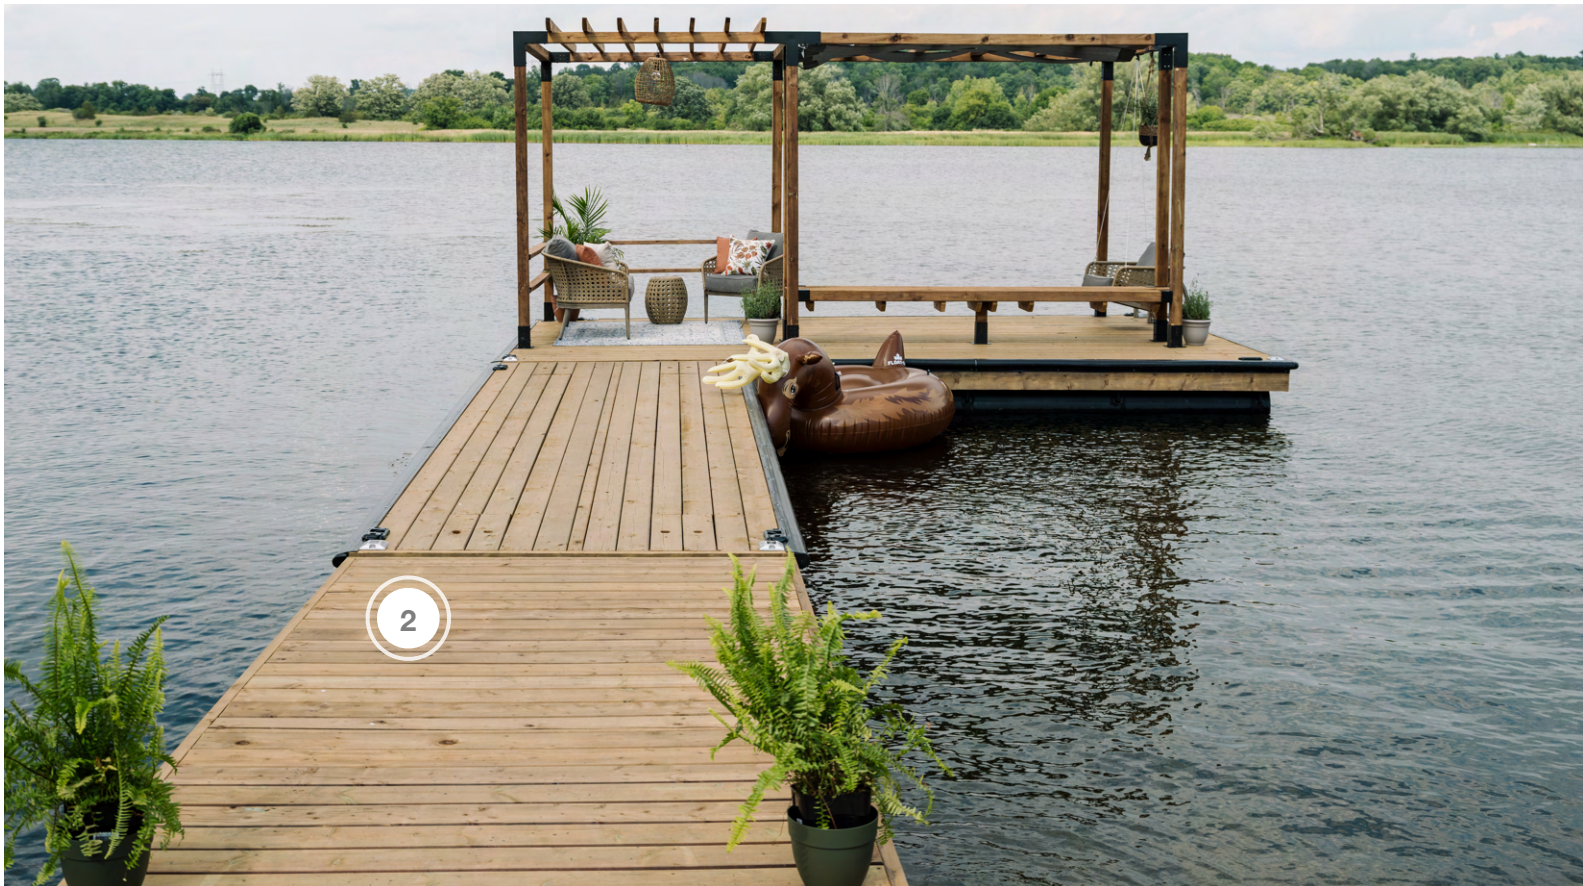

# RENOVATION RESORT

SHOPPING GUIDE | SEASON 1, EPISODE 7 | IT'S ANYONE'S GAME  
CABIN 3 | JENA & SEAN

1. FLOAT-EH - WATER FLOAT
2. NYDOCK - DOCK
3. TOJA GRID CANADA - PERGOLA & HAMMOCK

# RENOVATION RESORT

SHOPPING GUIDE | SEASON 1, EPISODE 7 | IT'S ANYONE'S GAME  
CABIN 4 | ROTEM & TROY

1. FLOAT-EH - WATER FLOAT
2. NYDOCK - DOCK
3. TOJA GRID CANADA - PERGOLA