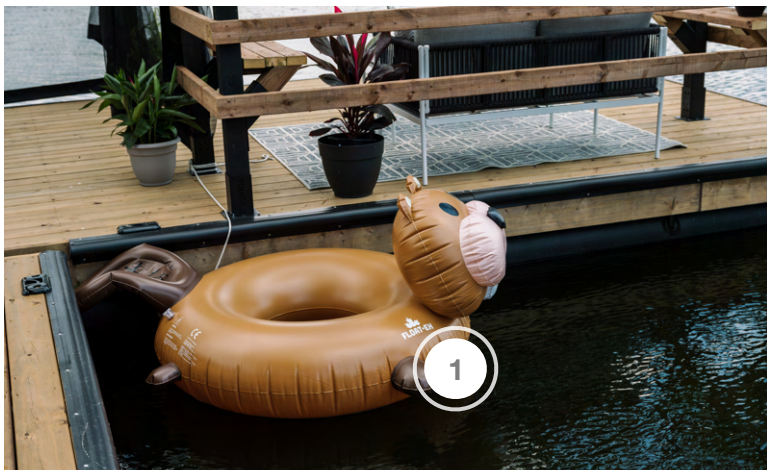

# RENOVATION RESORT

SHOPPING GUIDE | SEASON 1, EPISODE 7 | IT'S ANYONE'S GAME  
CABIN 1 | SAVANNAH & KYLE

1. FLOAT-EH - WATER FLOAT
2. NYDOCK - DOCK
3. TOJA GRID CANADA - PERGOLA

# RENOVATION RESORT

SHOPPING GUIDE | SEASON 1, EPISODE 7 | IT'S ANYONE'S GAME  
CABIN 2 | APRIL & ARNOLD

1. FLOAT-EH - WATER FLOAT
2. NYDOCK - DOCK
3. TOJA GRID CANADA - PERGOLA & MOSQUITO NET

# RENOVATION RESORT

SHOPPING GUIDE | SEASON 1, EPISODE 7 | IT'S ANYONE'S GAME  
CABIN 3 | JENA & SEAN

1. FLOAT-EH - WATER FLOAT
2. NYDOCK - DOCK
3. TOJA GRID CANADA - PERGOLA & HAMMOCK

# RENOVATION RESORT

SHOPPING GUIDE | SEASON 1, EPISODE 7 | IT'S ANYONE'S GAME  
CABIN 4 | ROTEM & TROY

1. FLOAT-EH - WATER FLOAT
2. NYDOCK - DOCK
3. TOJA GRID CANADA - PERGOLA