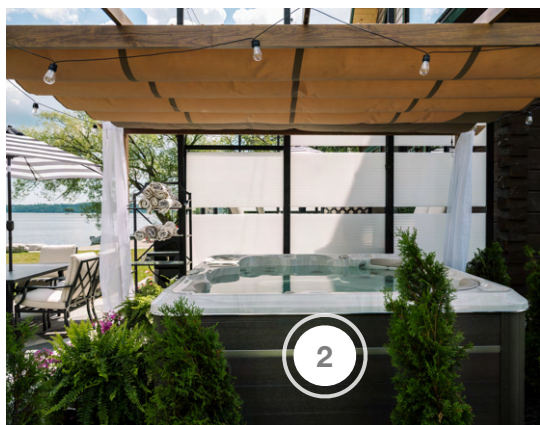

# RENOVATION RESORT

SHOPPING GUIDE | SEASON 1, EPISODE 6 | TAKE IT OUTSIDE!

CABIN 1 | SAVANNAH & KYLE

1. HBM METAL ROOFING & TRIM - ROOFING
2. HYDROPOOL - HOT TUB
3. NYDOCK - DOCK
4. QUALITY EDGE - SIDING
5. SUNSPACE SUNROOMS - DECK, STAIRS, RAILING & PRIVACY SCREEN
6. TECO-BLOC - PAVERS/SLABS