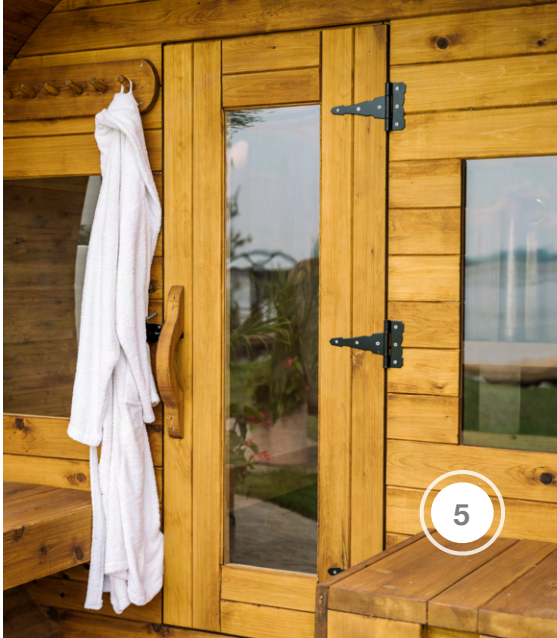

RENOVATION RESORT

SHOPPING GUIDE | SEASON 1, EPISODE 6 | TAKE IT OUTSIDE!
CABIN 4 | ROTEM & TROY

1. DVI LIGHTING - LIGHTING

2. HBM METAL ROOFING & TRIM - ROOFING

3. NYDOCK - DOCK

4. QUALITY EDGE - SIDING

5. SAWMILL STRUCTURES - SAUNA

6. SILK PLANT DECOR AND MORE - ARTIFICIAL PLANTS

7. SUNSPACE SUNROOMS - DECK, STAIRS, RAILING & PRIVACY SCREEN

8. TECHO-BLOC - PAVERS/SLABS