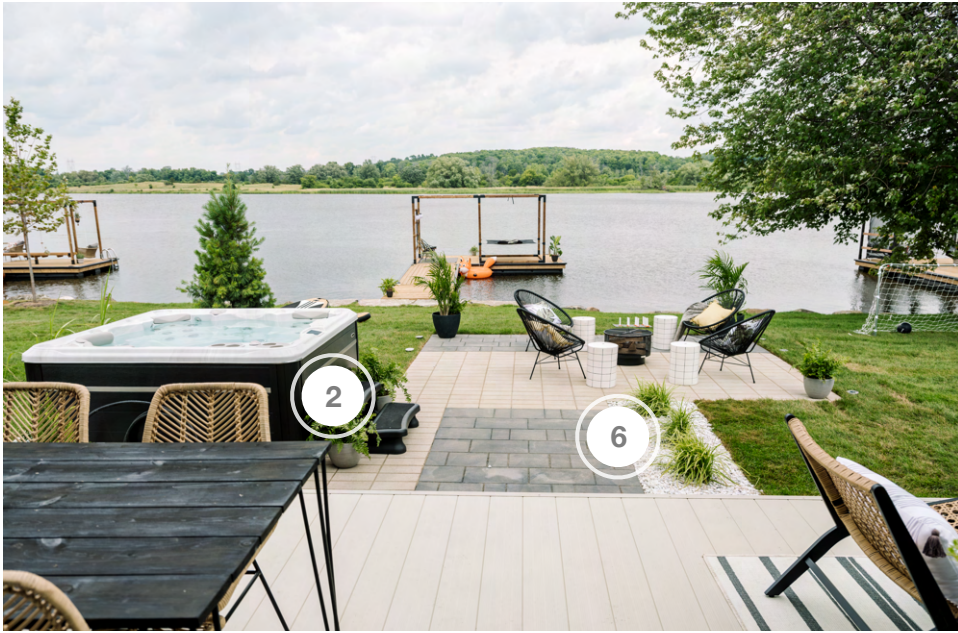

# RENOVATION RESORT

SHOPPING GUIDE | SEASON 1, EPISODE 6 | TAKE IT OUTSIDE!

CABIN 3 | JENA & SEAN

1. HBM METAL ROOFING & TRIM - ROOFING
2. HYDROPOOL - HOT TUB
3. NYDOCK - DOCK
4. QUALITY EDGE - SIDING
5. SUNSPACE SUNROOMS - DECK, STAIRS, RAILING & PRIVACY SCREEN
6. TECO-BLOC - PAVERS/SLABS