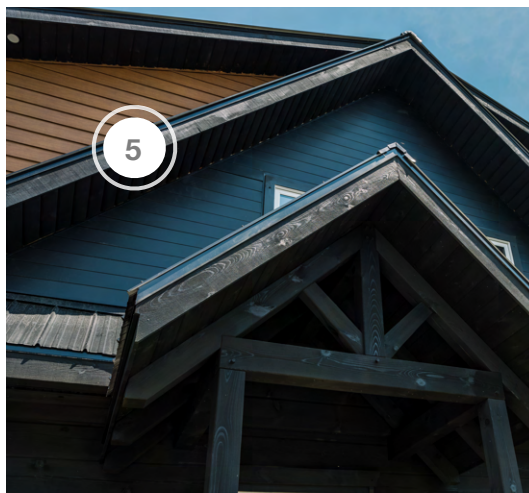

RENOVATION RESORT

SHOPPING GUIDE | SEASON 1, EPISODE 6 | TAKE IT OUTSIDE!

CABIN 2 | APRIL & ARNOLD

1. DVI LIGHTING - LIGHTING

2. HBM METAL ROOFING AND TRIM - ROOFING

3. HYDROPOOL - HOT TUB

4. NYDOCK - DOCK

5. QUALITY EDGE - SIDING

6. SUNSPACE SUNROOMS - DECK, STAIRS, RAILING & PRIVACY SCREEN

7. TECO-BLOC - PAVERS/SLABS