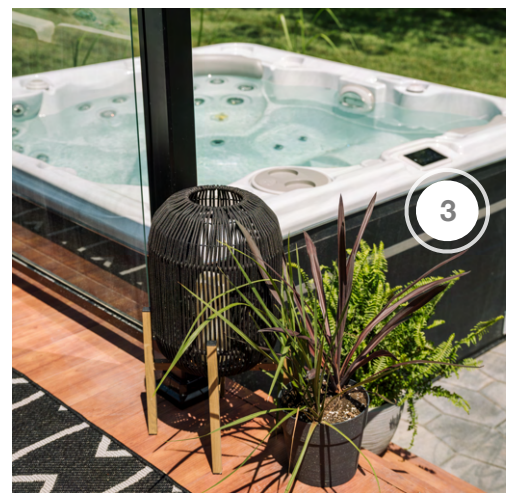

RENOVATION RESORT

SHOPPING GUIDE | SEASON 1, EPISODE 6 | TAKE IT OUTSIDE!

CABIN 2 | APRIL & ARNOLD

1. DVI LIGHTING - LIGHTING

2. HBM METAL ROOFING AND TRIM - ROOFING

3. HYDROPOOL - HOT TUB

4. NYDOCK - DOCK

5. QUALITY EDGE - SIDING

6. SUNSPACE SUNROOMS - DECK, STAIRS, RAILING & PRIVACY SCREEN

7. TECO-BLOC - PAVERS/SLABS