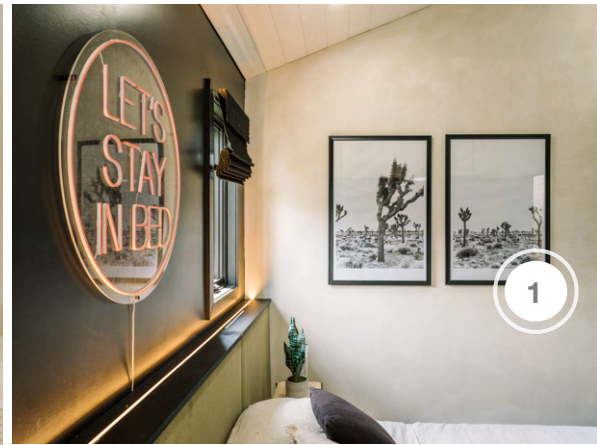

RENOVATION RESORT

SHOPPING GUIDE | SEASON 1, EPISODE 5 | RENO ROLE REVERSAL CABIN 3 | JENA & SEAN

1. BFF PRINT SHOP - ARTWORK
2. CIOT - TILE
3. CYCLONE RANGE HOODS INC - VENTILATION
4. EURO BATH + KITCHEN - PLUMBING FIXTURES
5. JUNIPER PRINT SHOP - ARTWORK
6. PURPARKET INC - FLOORING

7. RAM BOARD - FLOOR PROTECTION
8. READY PINE - V - MATCH
9. TONIC LIVING - PILLOWS
10. TRIMLITE MANUFACTURING INC - INTERIOR DOORS