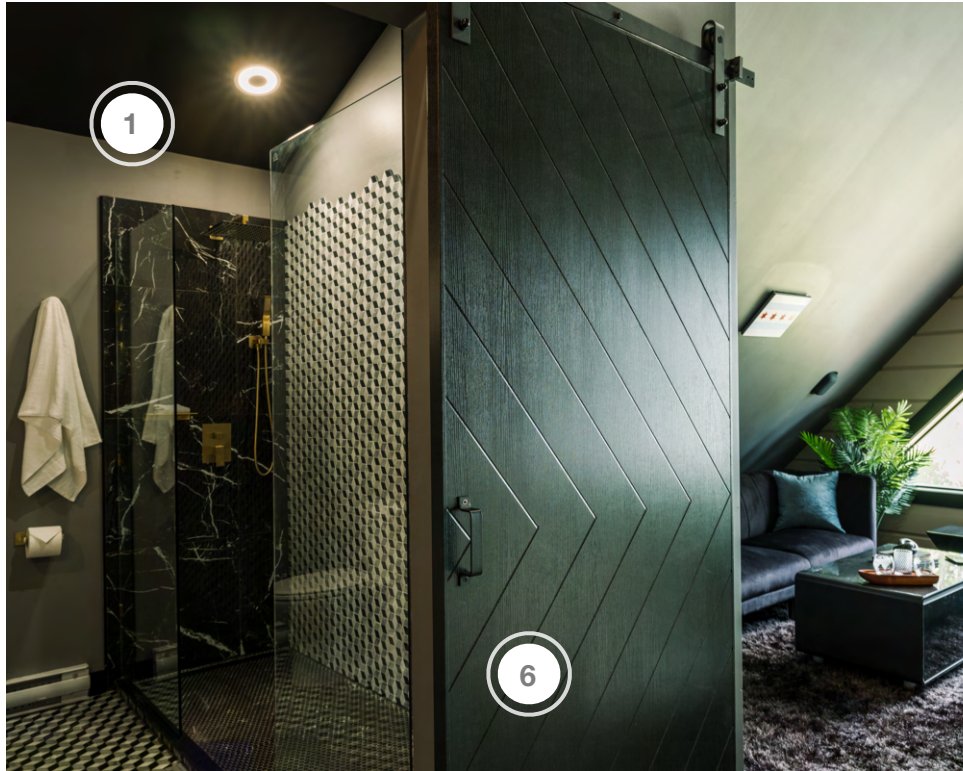

RENOVATION RESORT

SHOPPING GUIDE | SEASON 1, EPISODE 5 | RENO ROLE REVERSAL

CABIN 2 | APRIL & ARNOLD

1. CYCLONE RANGE HOODS INC - VENTILATION

2. DVI LIGHTING - LIGHTING

3. JUNIPER PRINT SHOP - ARTWORK

4. PURPARKET INC - FLOORING

5. RAM BOARD - FLOOR PROTECTION

6. RENIN - BARN DOOR

7. SILK PLANT DECOR AND MORE - ARTIFICIAL PLANT

8. TONIC LIVING - PILLOWS

9. TRIMLITE MANUFACTURING INC - INTERIOR DOORS