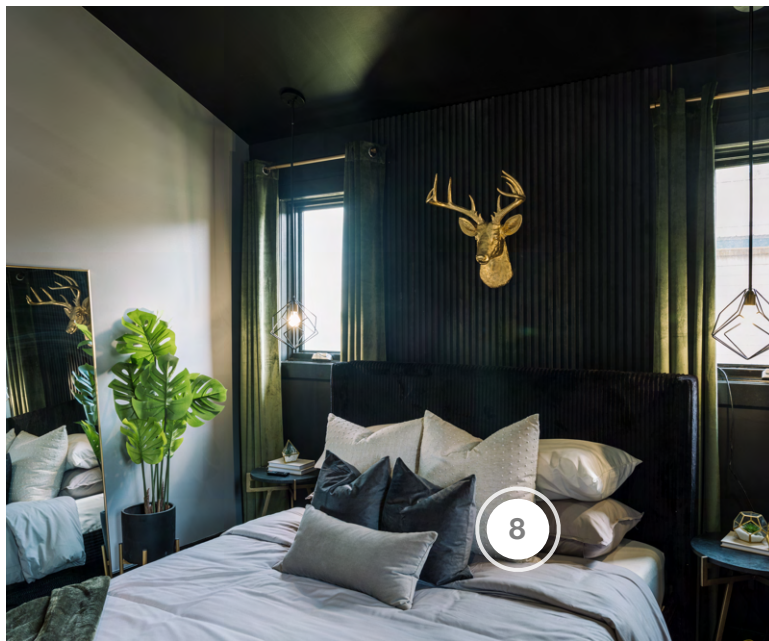

RENOVATION RESORT

SHOPPING GUIDE | SEASON 1, EPISODE 5 | RENO ROLE REVERSAL

CABIN 2 | APRIL & ARNOLD

1. CYCLONE RANGE HOODS INC - VENTILATION

2. DVI LIGHTING - LIGHTING

3. JUNIPER PRINT SHOP - ARTWORK

4. PURPARKET INC - FLOORING

5. RAM BOARD - FLOOR PROTECTION

6. RENIN - BARN DOOR

7. SILK PLANT DECOR AND MORE - ARTIFICIAL PLANT

8. TONIC LIVING - PILLOWS

9. TRIMLITE MANUFACTURING INC - INTERIOR DOORS