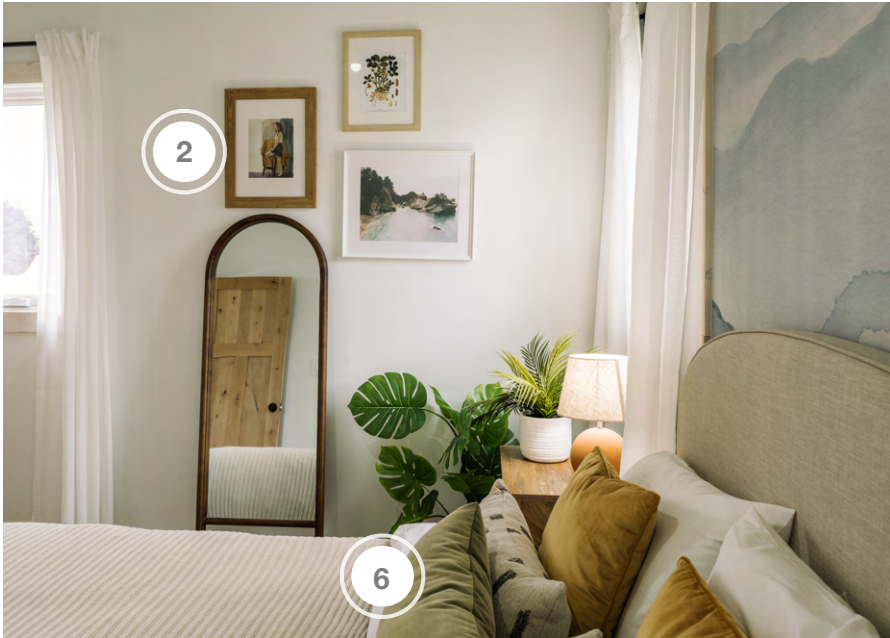

RENOVATION RESORT

SHOPPING GUIDE | SEASON 1, EPISODE 5 | RENO ROLE REVERSAL CABIN 4 | ROTEM & TROY

1. CYCLONE RANGE HOODS INC - VENTILATION
2. JUNIPER PRINT SHOP - ARTWORK
3. PURPARKET INC - FLOORING
4. RAM BOARD - FLOOR PROTECTION
5. SICO/RONA - PAINT
6. TONIC LIVING - PILLOWS
7. TRIMLITE MANUFACTURING INC - INTERIOR DOORS