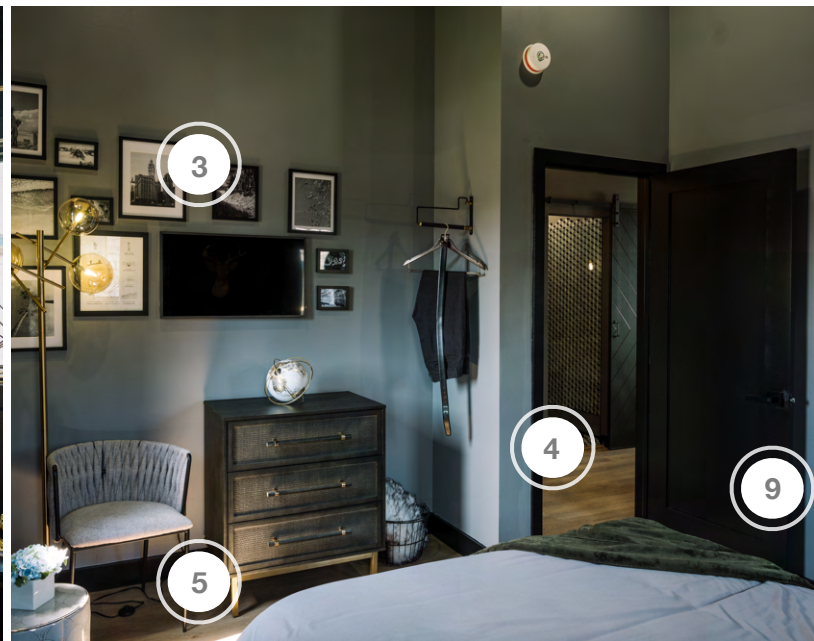

RENOVATION RESORT

SHOPPING GUIDE | SEASON 1, EPISODE 5 | RENO ROLE REVERSAL

CABIN 2 | APRIL & ARNOLD

1. CYCLONE RANGE HOODS INC - VENTILATION

2. DVI LIGHTING - LIGHTING

3. JUNIPER PRINT SHOP - ARTWORK

4. PURPARKET INC - FLOORING

5. RAM BOARD - FLOOR PROTECTION

6. RENIN - BARN DOOR

7. SILK PLANT DECOR AND MORE - ARTIFICIAL PLANT

8. TONIC LIVING - PILLOWS

9. TRIMLITE MANUFACTURING INC - INTERIOR DOORS