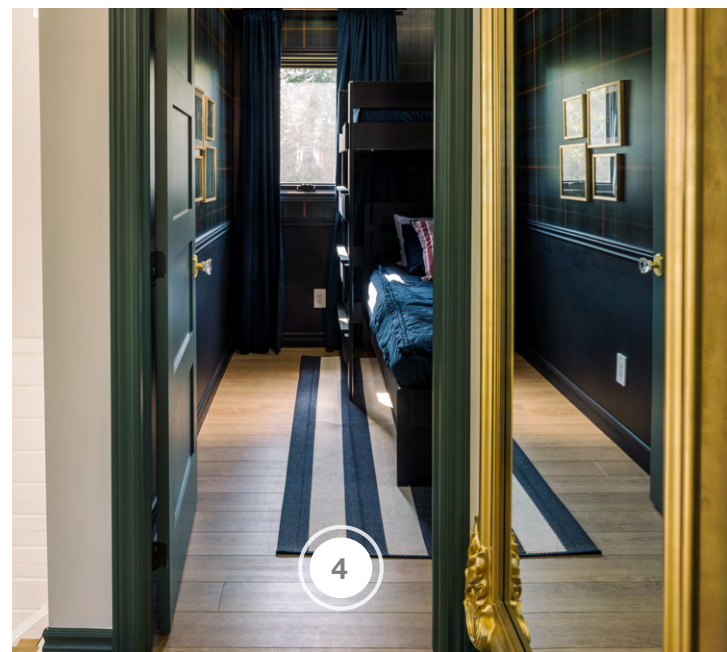

RENOVATION RESORT

SHOPPING GUIDE | SEASON 1, EPISODE 5 | RENO ROLE REVERSAL

CABIN 1 | SAVANNAH & KYLE

1. BFF PRINT SHOP - ARTWORK
2. CYCLONE RANGE HOODS INC - VENTILATION
3. MILLAN GLASS & MIRROR - CUSTOM GLASS SHOWER
4. PURPARKET INC - FLOORING
5. RAM BOARD - FLOOR PROTECTION
6. SICO/RONA - PAINT
7. TRIMLITE MANUFACTURING INC - INTERIOR DOORS