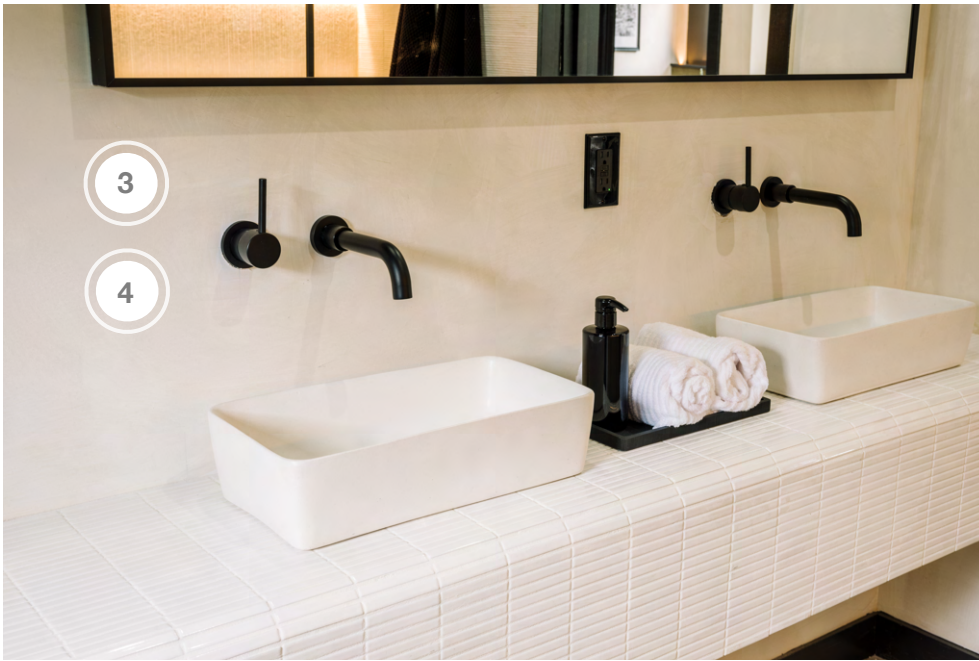

RENOVATION RESORT

SHOPPING GUIDE | SEASON 1, EPISODE 5 | RENO ROLE REVERSAL CABIN 3 | JENA & SEAN

1. BFF PRINT SHOP - ARTWORK
2. CIOT - TILE
3. CYCLONE RANGE HOODS INC - VENTILATION
4. EURO BATH + KITCHEN - PLUMBING FIXTURES
5. JUNIPER PRINT SHOP - ARTWORK
6. PURPARKET INC - FLOORING

7. RAM BOARD - FLOOR PROTECTION
8. READY PINE - V - MATCH
9. TONIC LIVING - PILLOWS
10. TRIMLITE MANUFACTURING INC - INTERIOR DOORS