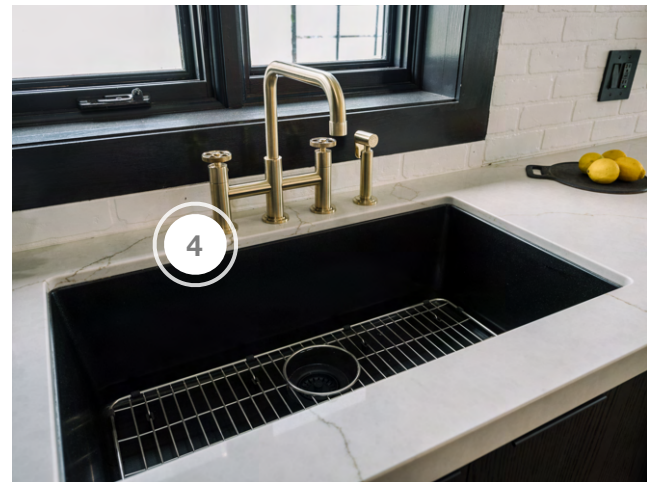

RENOVATION RESORT

SHOPPING GUIDE | SEASON 1, EPISODE 4 | COOKING UP A WIN
CABIN 3 | JENA & SEAN

1. BERENSON INC - HARDWARE
2. BFF PRINT SHOP - ARTWORK
3. CYCLONE RANGE HOODS INC - VENTILATION
4. ELKAY PROVIDED BY DOBBIN SALES - PLUMBING FIXTURES
5. EXPANSE PASS THROUGH WINDOW SYSTEM - WINDOW
6. MOSCONE MARBLE - COUNTERTOP
7. PURPARKET INC - FLOORING
8. RAM BOARD - FLOOR PROTECTION
9. READY PINE - V - MATCH
10. SILK PLANT DECOR & MORE - ARTIFICIAL PLANTS