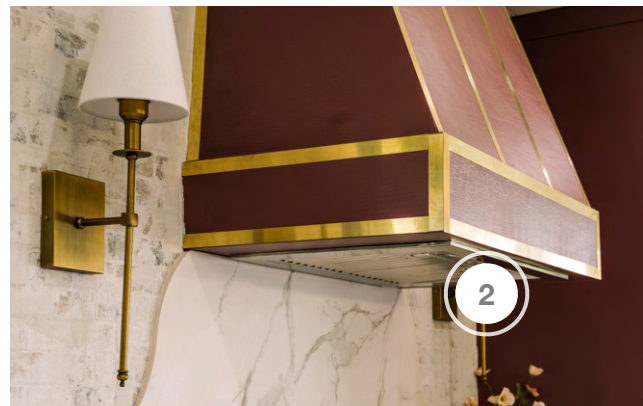

RENOVATION RESORT

SHOPPING GUIDE | SEASON 1, EPISODE 4 | COOKING UP A WIN

CABIN 1 | SAVANNAH & KYLE

1. BERENSON INC - HARDWARE
2. CYCLONE RANGE HOODS INC - VENTILATION
3. ELKAY PROVIDED BY DOBBIN SALES - PLUMBING FIXTURES
4. MOSCONE MARBLE - COUNTERTOP & BACKSPLASH
5. RAM BOARD - FLOOR PROTECTION
6. READY PINE - SHIPLAP