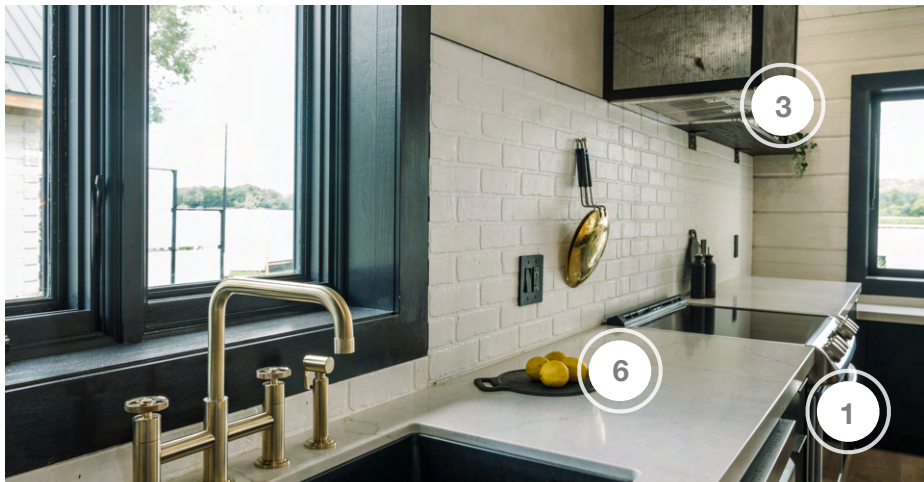

RENOVATION RESORT

SHOPPING GUIDE | SEASON 1, EPISODE 4 | COOKING UP A WIN
CABIN 3 | JENA & SEAN

1. BERENSON INC - HARDWARE
2. BFF PRINT SHOP - ARTWORK
3. CYCLONE RANGE HOODS INC - VENTILATION
4. ELKAY PROVIDED BY DOBBIN SALES - PLUMBING FIXTURES
5. EXPANSE PASS THROUGH WINDOW SYSTEM - WINDOW
6. MOSCONE MARBLE - COUNTERTOP
7. PURPARKET INC - FLOORING
8. RAM BOARD - FLOOR PROTECTION
9. READY PINE - V - MATCH
10. SILK PLANT DECOR & MORE - ARTIFICIAL PLANTS