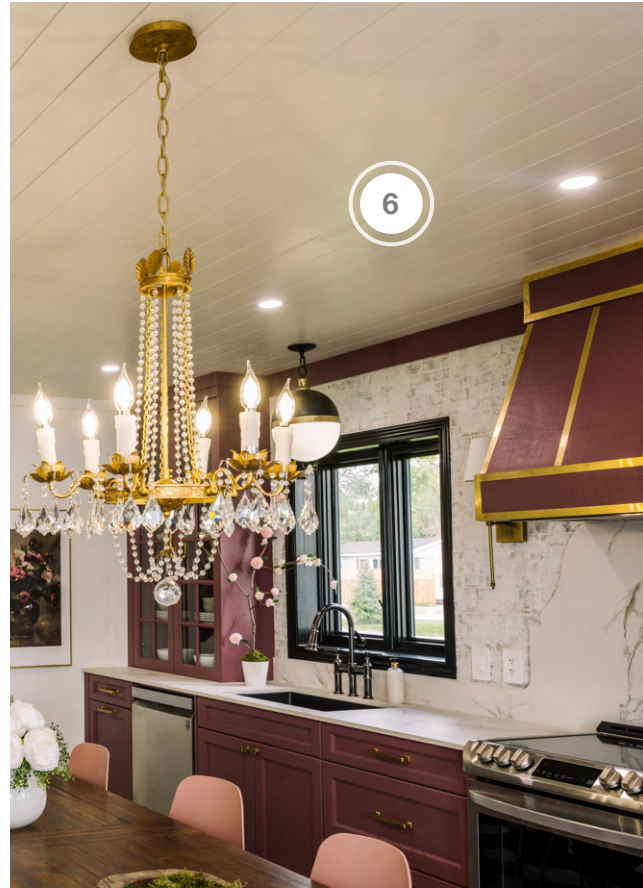

RENOVATION RESORT

SHOPPING GUIDE | SEASON 1, EPISODE 4 | COOKING UP A WIN

CABIN 1 | SAVANNAH & KYLE

1. BERENSON INC - HARDWARE
2. CYCLONE RANGE HOODS INC - VENTILATION
3. ELKAY PROVIDED BY DOBBIN SALES - PLUMBING FIXTURES
4. MOSCONE MARBLE - COUNTERTOP & BACKSPLASH
5. RAM BOARD - FLOOR PROTECTION
6. READY PINE - SHIPLAP