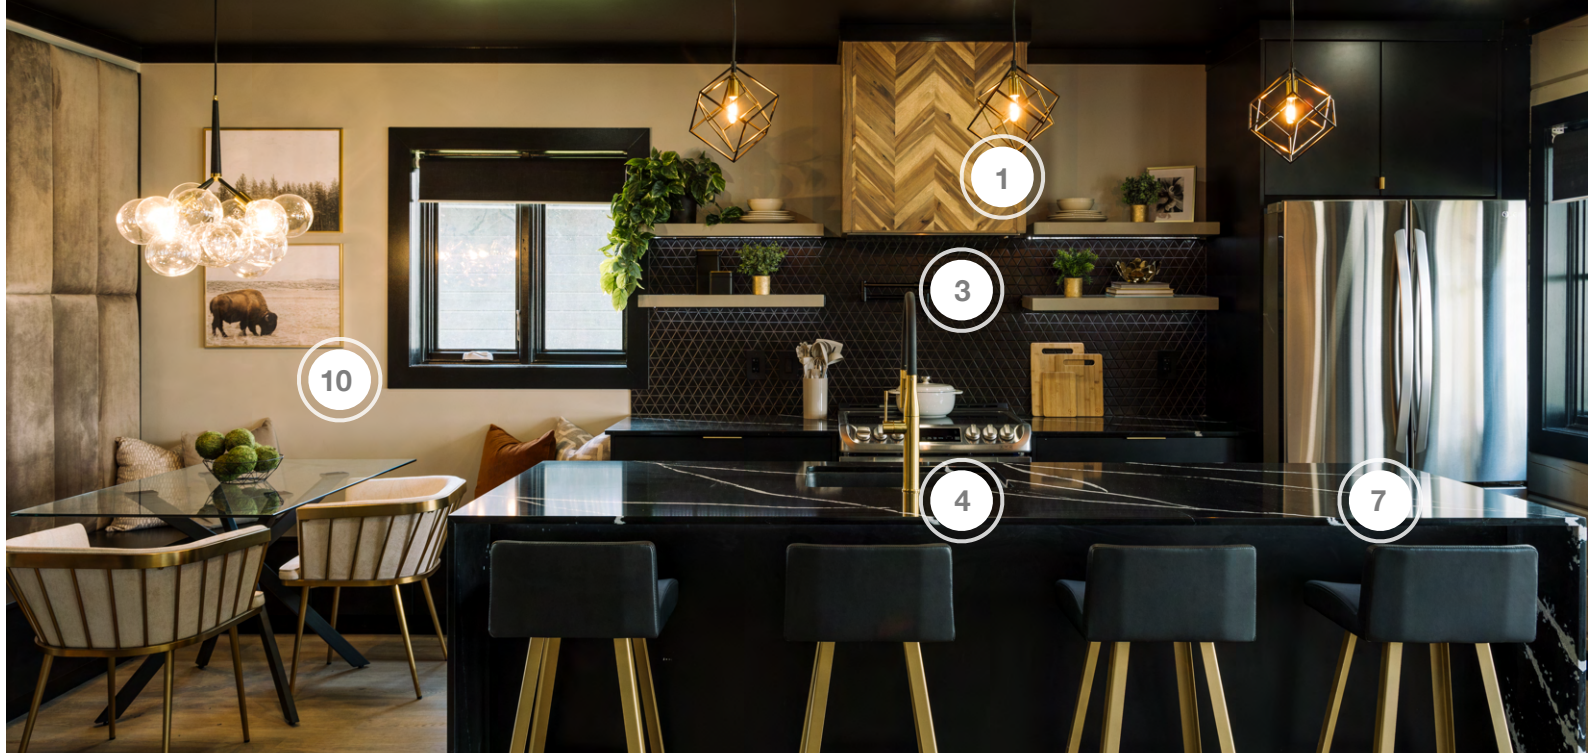

RENOVATION RESORT

SHOPPING GUIDE | SEASON 1, EPISODE 4 | COOKING UP A WIN
CABIN 2 | APRIL & ARNOLD

1. BELANGER LAMINATES - CUSTOM HOOD
2. BERENSON INC - HARDWARE
3. CYCLONE RANGE HOODS INC - VENTILATION
4. ELKAY PROVIDED BY DOBBIN SALES - PLUMBING FIXTURES
5. EURO BATH + KITCHEN - PLUMBING FIXTURE

6. JUNIPER PRINT SHOP - ARTWORK
7. MOSCONE MARBLE - COUNTERTOP
8. PURPARKET INC - FLOORING
9. RAM BOARD - FLOOR PROTECTION
10. SICO/RONA - PAINT
11. SILK PLANT DECOR & MORE - ARTIFICIAL PLANTS