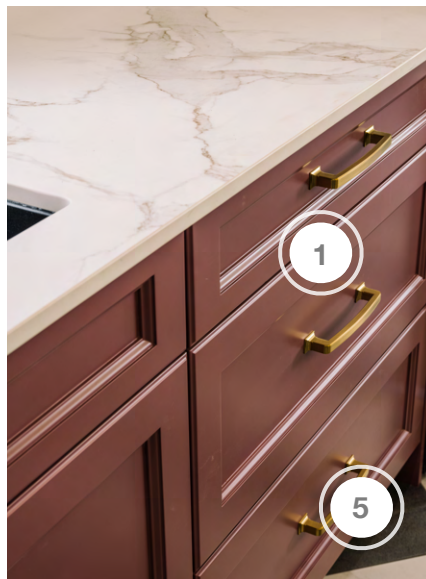

RENOVATION RESORT

SHOPPING GUIDE | SEASON 1, EPISODE 4 | COOKING UP A WIN

CABIN 1 | SAVANNAH & KYLE

1. BERENSON INC - HARDWARE
2. CYCLONE RANGE HOODS INC - VENTILATION
3. ELKAY PROVIDED BY DOBBIN SALES - PLUMBING FIXTURES
4. MOSCONE MARBLE - COUNTERTOP & BACKSPLASH
5. RAM BOARD - FLOOR PROTECTION
6. READY PINE - SHIPLAP