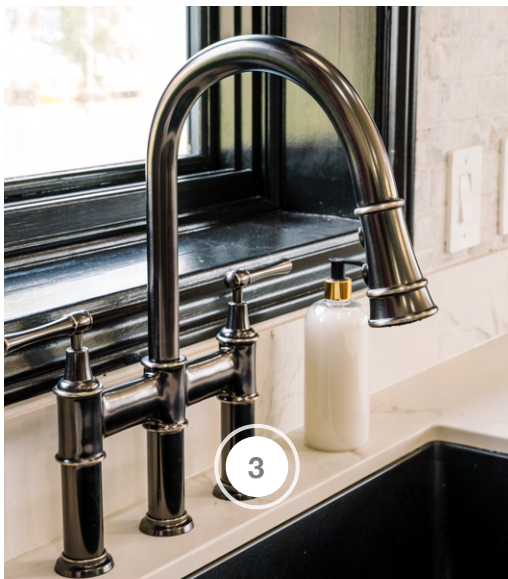

RENOVATION RESORT

SHOPPING GUIDE | SEASON 1, EPISODE 4 | COOKING UP A WIN

CABIN 1 | SAVANNAH & KYLE

1. BERENSON INC - HARDWARE
2. CYCLONE RANGE HOODS INC - VENTILATION
3. ELKAY PROVIDED BY DOBBIN SALES - PLUMBING FIXTURES
4. MOSCONE MARBLE - COUNTERTOP & BACKSPLASH
5. RAM BOARD - FLOOR PROTECTION
6. READY PINE - SHIPLAP