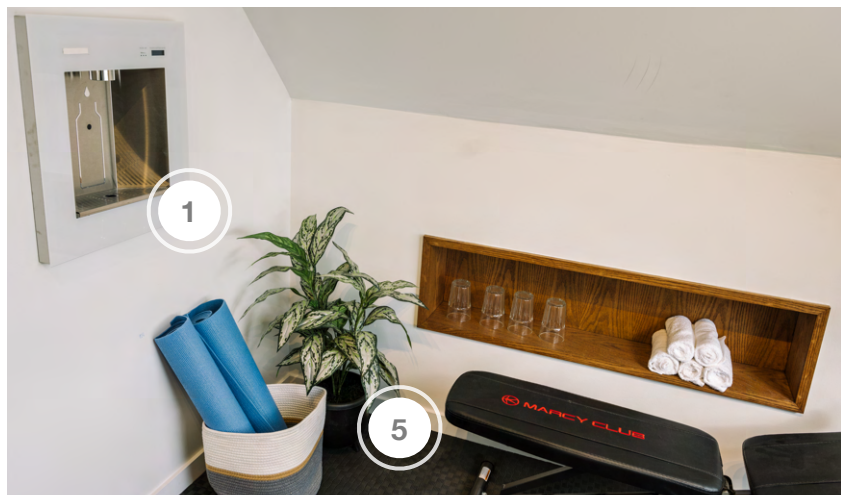

RENOVATION RESORT

SHOPPING GUIDE | SEASON 1, EPISODE 3 | LOFTY GOALS
CABIN 4 | ROTEM & TROY

1. ELKAY PROVIDED BY DOBBIN SALES - WATER DISPENSER

2. JUNIPER PRINTS - ARTWORK

3. PURPARKET INC - FLOORING

4. RAM BOARD - FLOOR PROTECTION