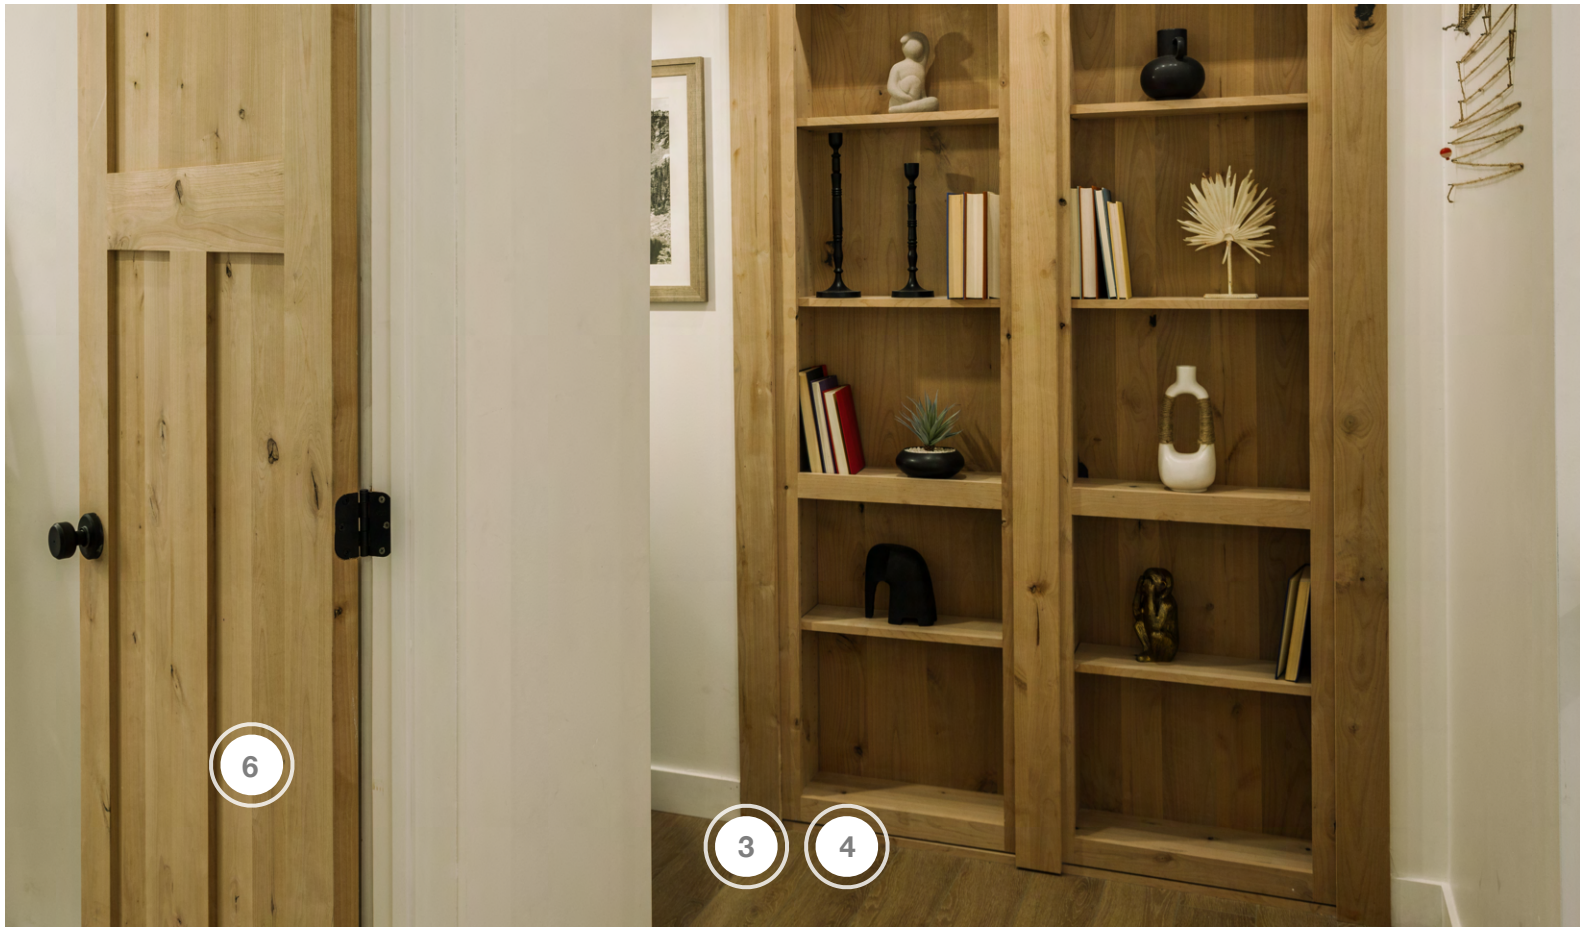

RENOVATION RESORT

SHOPPING GUIDE | SEASON 1, EPISODE 3 | LOFTY GOALS
CABIN 4 | ROTEM & TROY

1. ELKAY PROVIDED BY DOBBIN SALES - WATER DISPENSER

2. JUNIPER PRINTS - ARTWORK

3. PURPARKET INC - FLOORING

4. RAM BOARD - FLOOR PROTECTION

5. SILK PLANT DECOR AND MORE - ARTIFICIAL PLANTS

6. TRIMLITE MANUFACTURING INC - INTERIOR DOORS