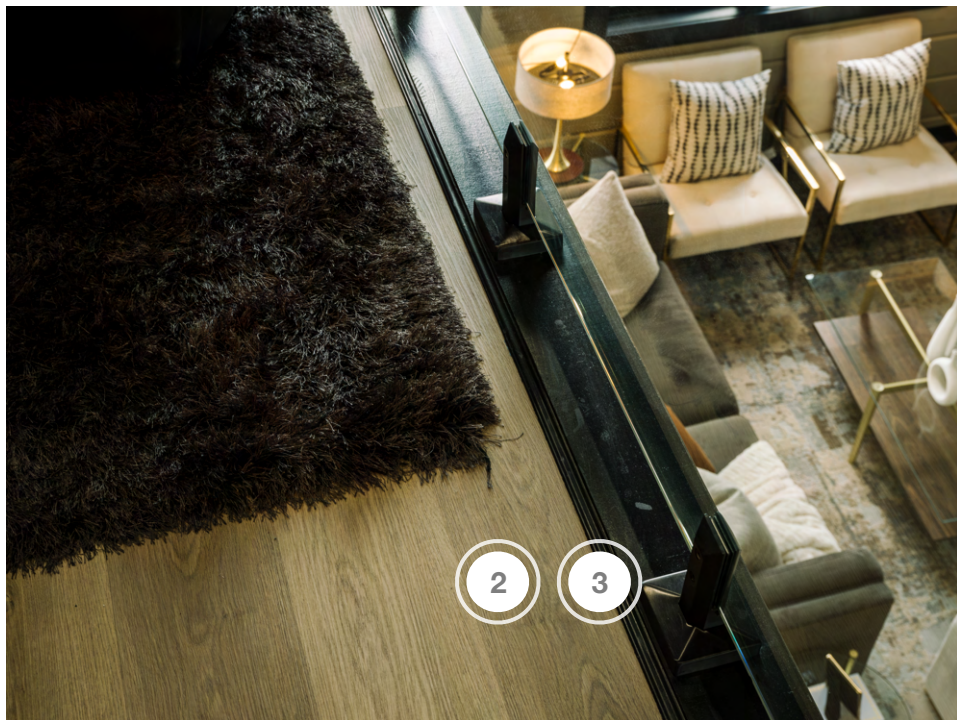

RENOVATION RESORT

SHOPPING GUIDE | SEASON 1, EPISODE 3 | LOFTY GOALS
CABIN 2 | APRIL & ARNOLD

1. MILLAN GLASS & MIRROR - RAILING
2. PURPARKET INC - FLOORING
3. RAM BOARD - FLOOR PROTECTION
4. SICO/RONA - PAINT

5. TONIC LIVING - PILLOWS
6. TRIMLITE MANUFACTURING INC - INTERIOR DOORS