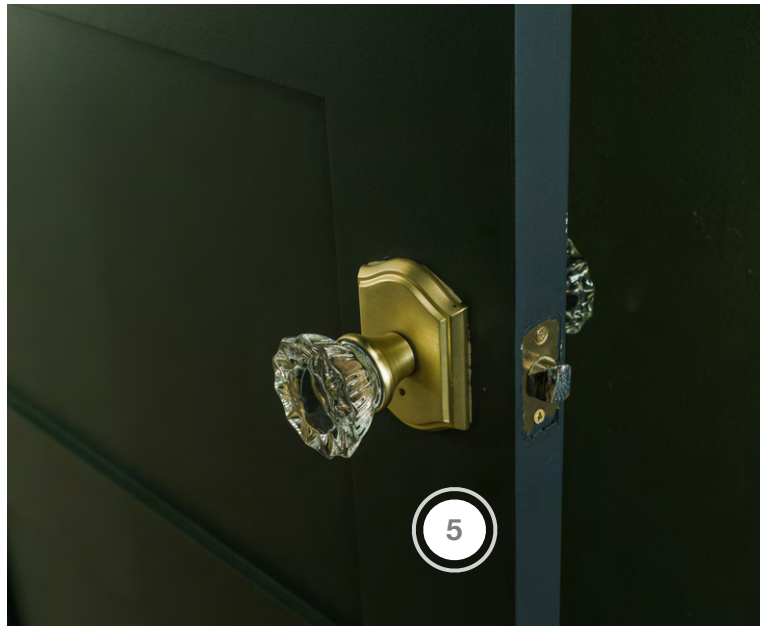

RENOVATION RESORT

SHOPPING GUIDE | SEASON 1, EPISODE 3 | LOFTY GOALS
CABIN 1 | SAVANNAH & KYLE

1. BFF PRINT SHOP - ARTWORK
2. PURPARKET INC - FLOORING
3. RAM BOARD - FLOOR PROTECTION
4. SICO/RONA - PAINT
5. TRIMLITE MANUFACTURING INC - INTERIOR DOORS