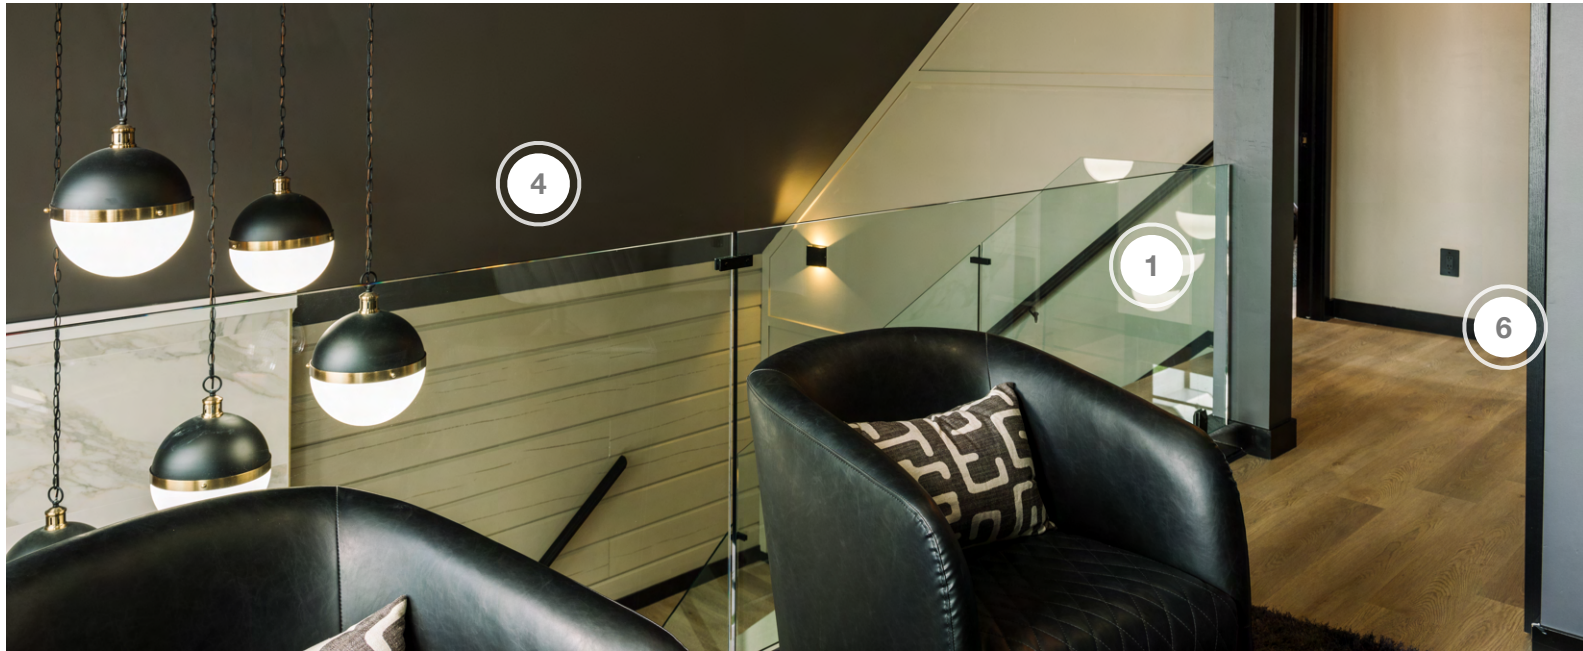

RENOVATION RESORT

SHOPPING GUIDE | SEASON 1, EPISODE 3 | LOFTY GOALS
CABIN 2 | APRIL & ARNOLD

1. MILLAN GLASS & MIRROR - RAILING
2. PURPARKET INC - FLOORING
3. RAM BOARD - FLOOR PROTECTION
4. SICO/RONA - PAINT

5. TONIC LIVING - PILLOWS
6. TRIMLITE MANUFACTURING INC - INTERIOR DOORS