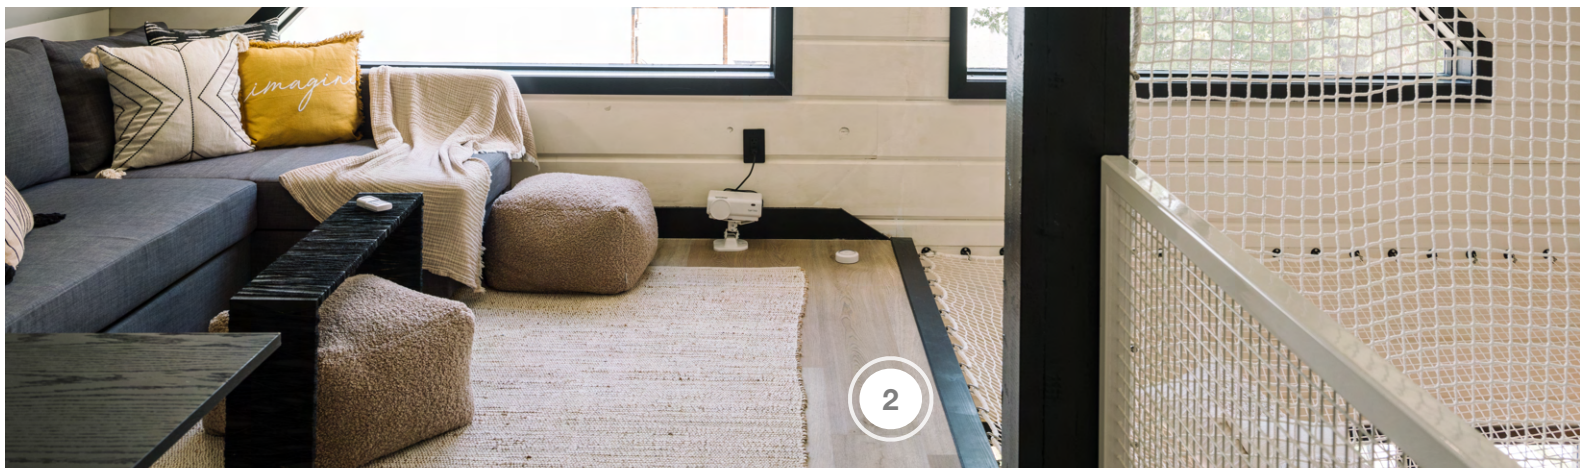

5. TONIC LIVING - PILLOWS
6. TRIMLITE MANUFACTURING INC - INTERIOR DOORS

RENOVATION RESORT

SHOPPING GUIDE | SEASON 1, EPISODE 3 | LOFTY GOALS
CABIN 3 | JENA & SEAN

1. PURPARKET INC - FLOORING
2. RAM BOARD - FLOOR PROTECTION
3. READY PINE - V - MATCH
4. TRIMLITE MANUFACTURING INC - INTERIOR DOORS