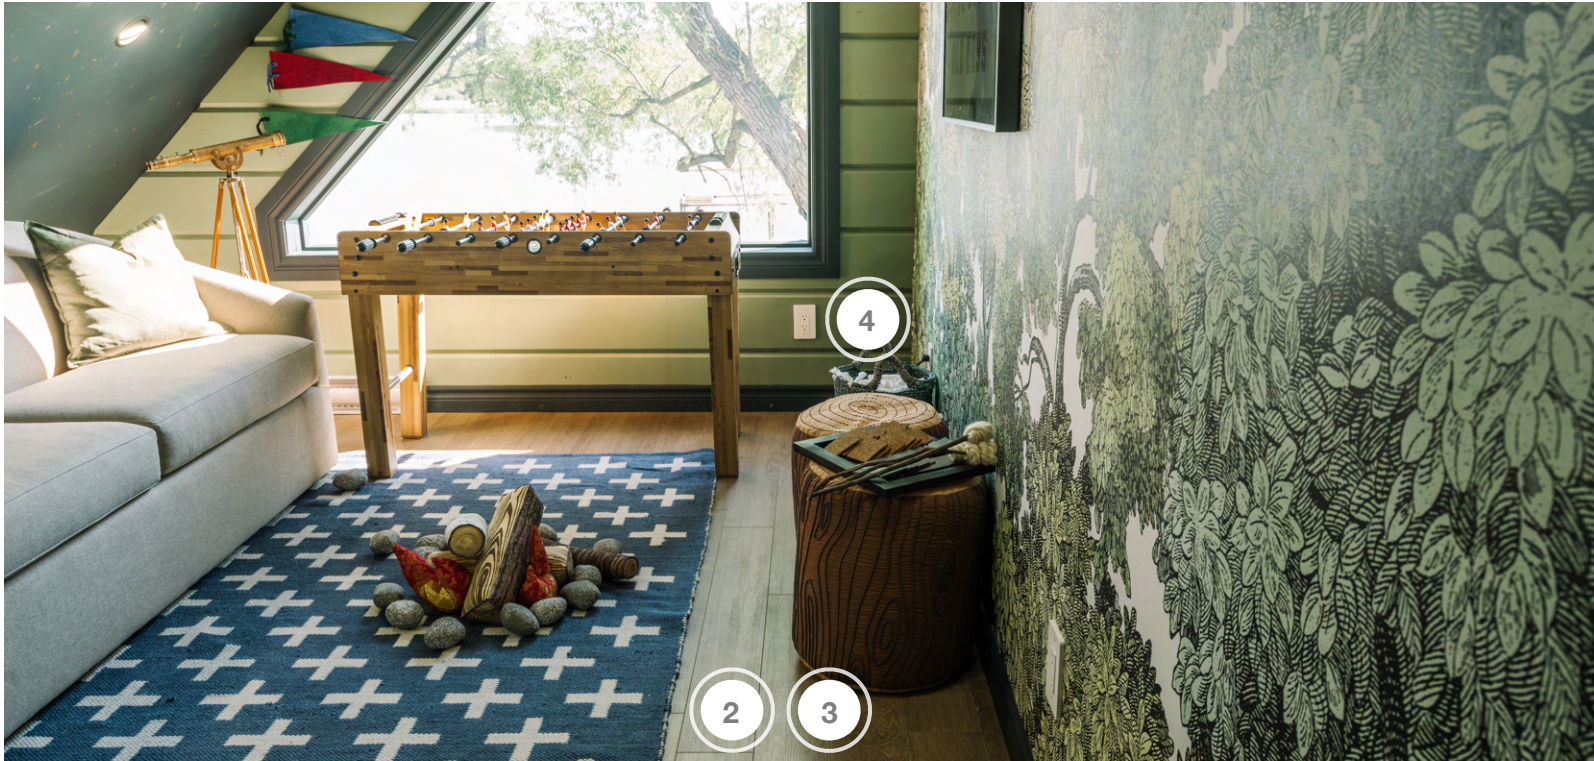

RENOVATION RESORT

SHOPPING GUIDE | SEASON 1, EPISODE 3 | LOFTY GOALS
CABIN 1 | SAVANNAH & KYLE

1. BFF PRINT SHOP - ARTWORK
2. PURPARKET INC - FLOORING
3. RAM BOARD - FLOOR PROTECTION
4. SICO/RONA - PAINT
5. TRIMLITE MANUFACTURING INC - INTERIOR DOORS