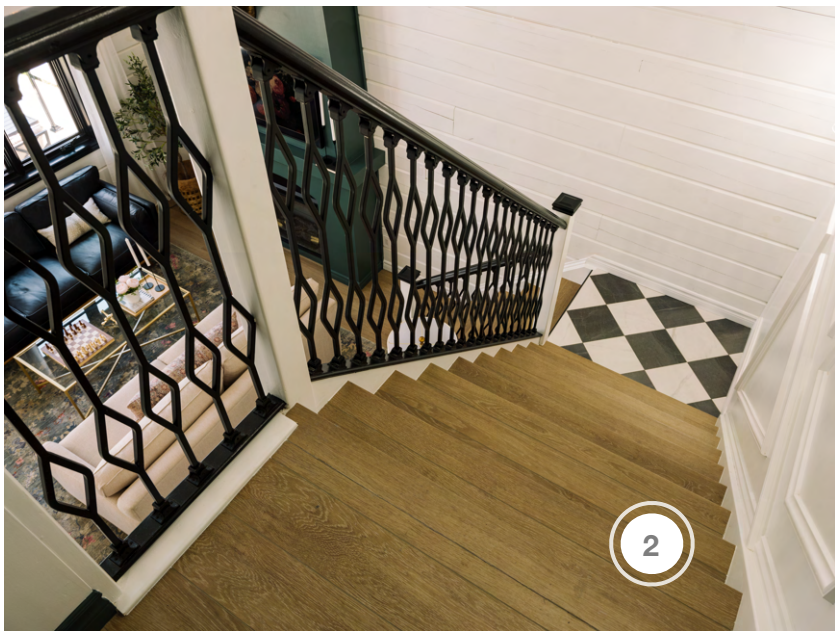

RENOVATION RESORT

SHOPPING GUIDE | SEASON 1, EPISODE 2 | HISTORY IN THE MAKING CABIN 1 | SAVANNAH & KYLE

1. BFF PRINT SHOP - ARTWORK
2. PURPARKET INC - FLOORING
3. RAM BOARD - FLOOR PROTECTION
4. SICO/RONA - PAINT
5. TONIC LIVING - PILLOW