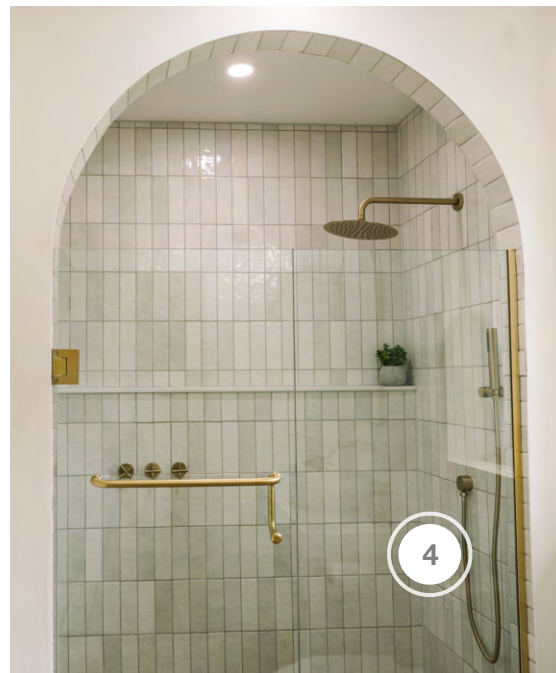

RENOVATION RESORT

SHOPPING GUIDE | SEASON 1, EPISODE 1 | IT'S GO TIME!
CABIN 4 | ROTEM & TROY

1. CYCLONE RANGE HOODS INC - VENTILATION
2. DVI LIGHTING - LIGHTING
3. JUNIPER PRINT SHOP - ARTWORK
4. MILLAN GLASS & MIRROR - GLASS SHOWER
5. MOSCONE MARBLE - CUSTOM VANITY
6. PURPARKET INC - FLOORING
7. RAM BOARD - FLOOR PROTECTION

8. READY PINE - SHIPLAP
9. TONIC LIVING - PILLOWS
10. TRIMLITE MANUFACTURING INC - INTERIOR DOORS