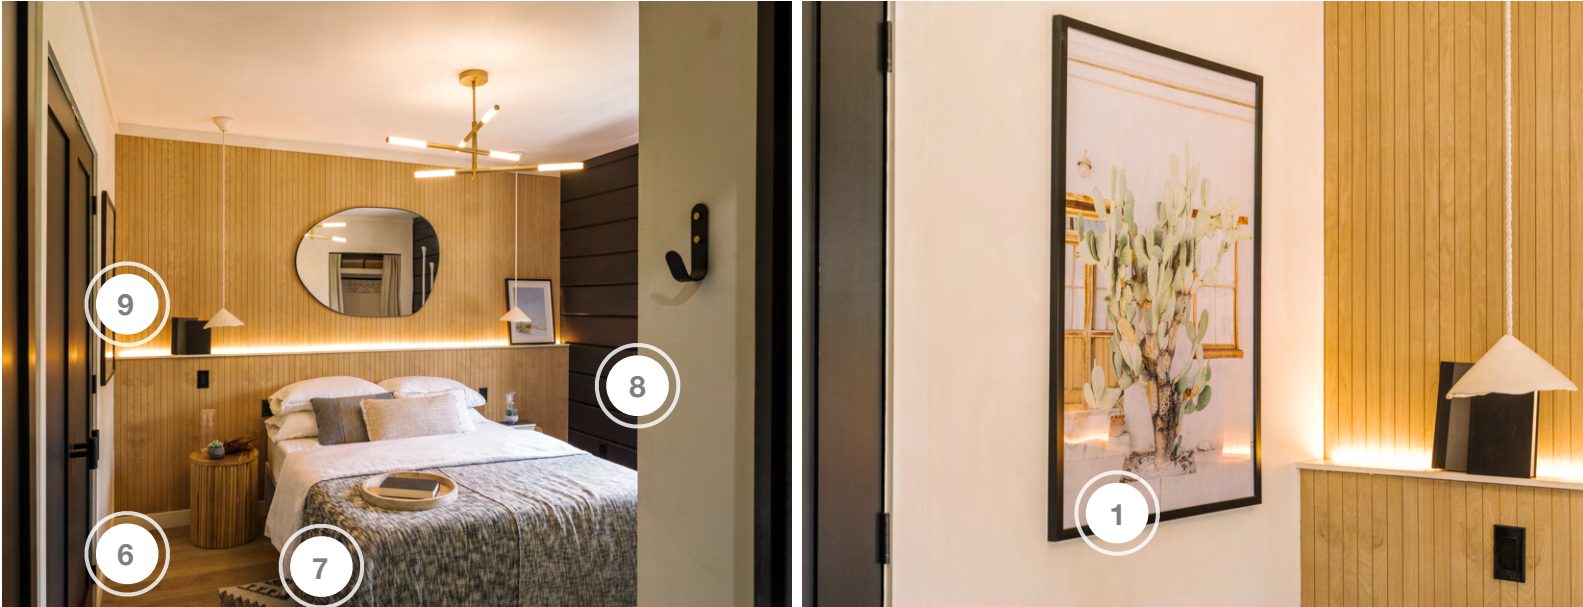

7. RAM BOARD - FLOOR PROTECTION

8. PAINT - SICO/RONA

9. TONIC LIVING - PILLOWS

10. TRIMLITE MANUFACTURING INC - INTERIOR

RENOVATION RESORT

SHOPPING GUIDE | SEASON 1, EPISODE 1 | IT'S GO TIME!
CABIN 3 | JENA & SEAN