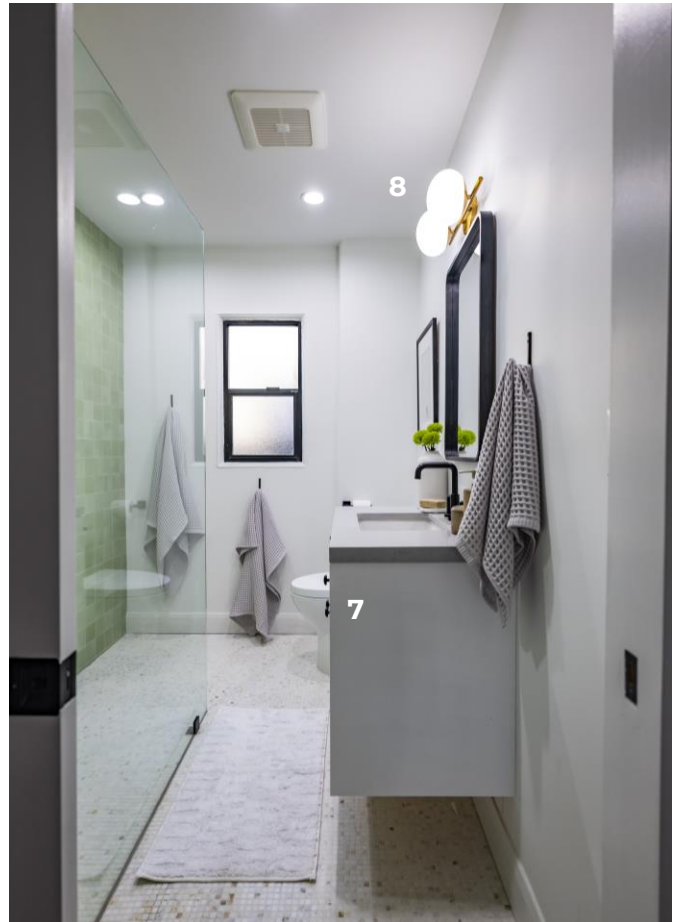

1. HALO – Recessed Lighting
2. JAIPUR LIVING - Manifest Rug
3. FOUR HANDS – Lars Coffee Table
4. SCOTT LIVING – Linen Blend Curtain

5. GENERATION LIGHTING – Clybourn Six Light Chandelier
6. SCOTT LIVING – Asher 16 Piece Dinnerware Set
7. GENERATION LIGHTING - Lune 2-Light Vanity
8. EMTEK – Verve Knob – Disc Rosette

RESOURCE GUIDE

SEASON 3, EPISODE 3091: BRUCE AND LARRY

ROOM	ITEM	COMPANY	PRODUCT NAME	PRODUCT CODE
Throughout	Recessed Lighting	HALO	HLB4LED	HLB4 LED
Throughout	Measurements	EGP Imaging	Room Measurement Services	N/A
Entry	Lighting	Generation Lighting	Lune Table Lamp	ETI471BBS1
Entry	Door Hardware	Emtek	Verve Knob – Disc Rosette	5059
Entry	Door Hardware	Emtek	Lausanne – Verve Knob	4819
Living Room	Accent Table	Four Hands	Golda End Table	N/A
Living Room	Accent Chair	Four Hands	Moriah Chair	N/A
Living Room	Accent Chair	Four Hands	Braden Chair	N/A
Living Room	Sofa	Four Hands	Habitat Sofa	UATR-008-150
Living Room	Coffee Table	Four Hands	Lars Coffee Table	233065-001
Living Room	Accent Table	Four Hands	Zach End Table	226636-007
Living Room	Rug	Jaipur Living	Manifest Rug	MNI03
Living Room	Lighting	Generation Lighting	Franklin Table Lamp	KT1281BBSBNZ 1
Living Room	Lighting	Generation Lighting	Franklin Task Floor Lamp	KT1301BBSBNZ 1
Kitchen/ Living Room	Cabinet Hardware	Emtek	Brandt Knob	86695
Kitchen/ Living Room	Lighting	Generation Lighting	Dottie Small Sconce	KSW1001BBS
Living Room/ Dining Room	Curtains	Scott Living	Linen Blend Curtain	N/A
Dining Room	Dinnerware	Scott Living	Asher 16 Piece Dinnerware Set	N/A