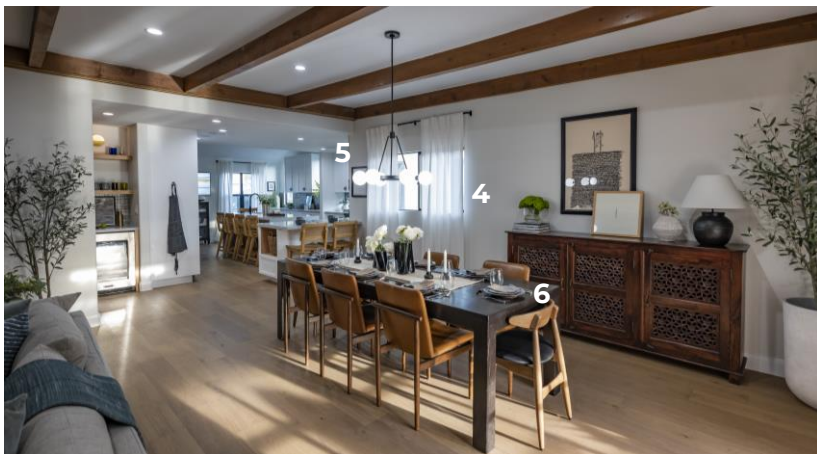

PROPERTY BROTHERS

Forever Home

SEASON 3, EPISODE 3091: BRUCE AND LARRY

Bruce and Larry bought their LA house 11 years ago. They got married in the home and adopted their son Josue while living there. This musical family has so many cherished memories there, but the layout is so choppy, they don't even invite guests over! Jonathan and Drew open the floor-plan to create a beautiful space to cook, entertain, and enjoy their friends and family for decades to come.

1. HALO – Recessed Lighting
2. JAIPUR LIVING - Manifest Rug
3. FOUR HANDS – Lars Coffee Table
4. SCOTT LIVING – Linen Blend Curtain

5. GENERATION LIGHTING – Clybourn Six Light Chandelier
6. SCOTT LIVING – Asher 16 Piece Dinnerware Set
7. GENERATION LIGHTING - Lune 2-Light Vanity
8. EMTEK – Verve Knob – Disc Rosette