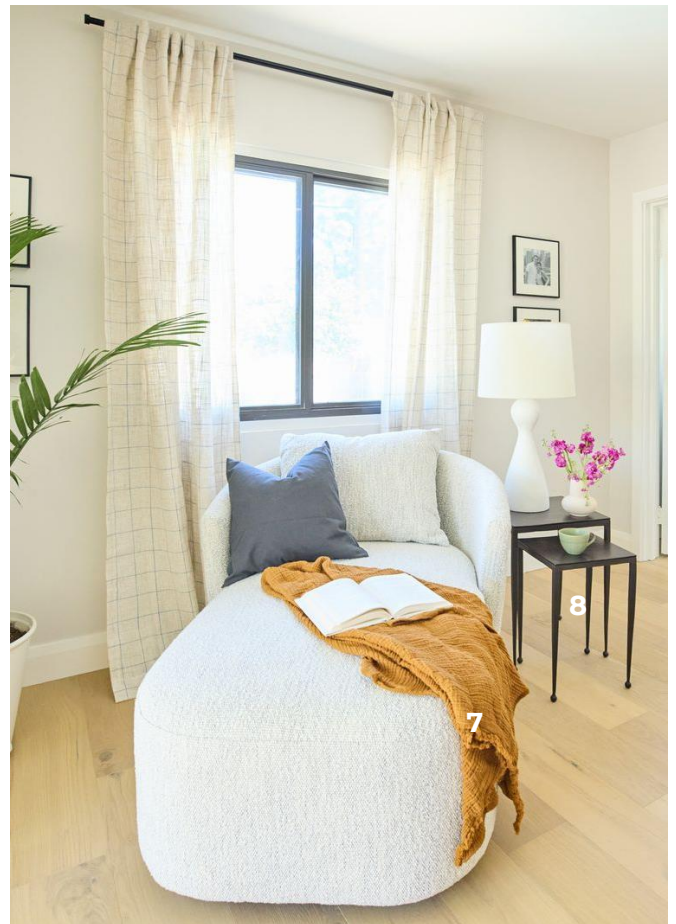

PROPERTY BROTHERS

Forever Home

SEASON 7, EPISODE 3089: MELODY AND CHRIS

Melody and Chris moved to their current neighborhood to be close to an amazing Deaf and Hard of Hearing school program for their eldest daughter. Four years later, they love their neighborhood and newfound community! But their current layout is dysfunctional, and they find themselves underutilizing their large living room. Drew and Jonathan revamp the living room, kitchen, dining room and family room to give Melody, Chris and their daughters the perfect forever home for their family of four.

1. HALO – Recessed Lighting
2. GENERATION LIGHTING – Alturas Two Light Semi-Flush Convertible Pendant
3. JAIPUR LIVING – Rize Area Rug
4. FOUR HANDS – Habitat Sofa

5. GENERATION LIGHTING – Beckham Floor Lamp
6. EMTEK – Normandy Sectional Tubular Entry Set
7. FOUR HANDS – Farrah Chaise Lounge
8. FOUR HANDS – Dalston Nesting End Table