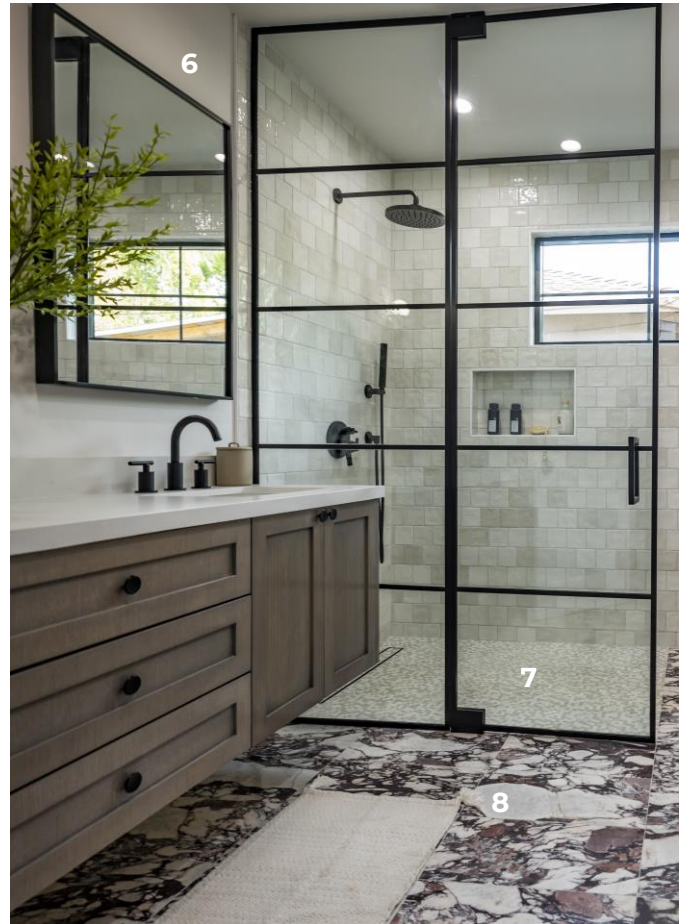

1. HALO – Recessed Lighting
2. JAIPUR LIVING - Tenor Area Rug
3. GENERATION LIGHTING – Contour Tall Table Lamp
4. FOUR HANDS – Augustine Ottoman

5. EMTEK – Egg Bronze Cabinet Knob
6. GENERATION LIGHTING – Kit Rectangular Mirror
7. JEFFREY COURT - Garden Party Mosaic Tile
8. JEFFREY COURT – Derby Field Tile