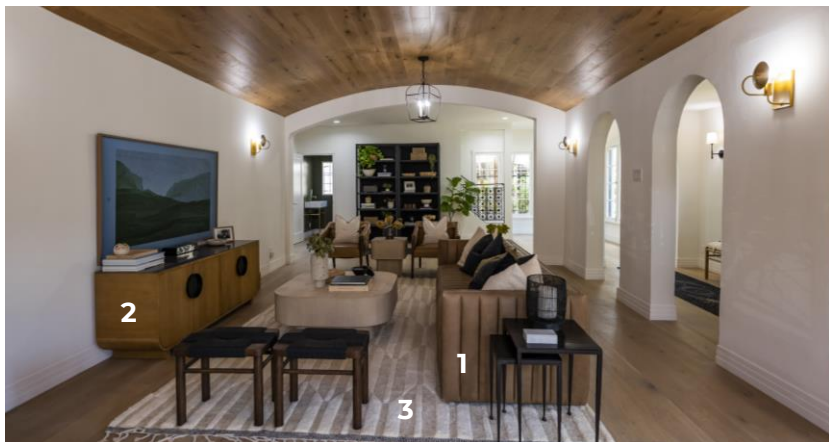

## SEASON 7, EPISODE 3086: EMILY AND ADHIR

After landing an historic home in the LA neighborhood of their dreams, Emily and Adhir discover that their Spanish Revival style forever home is in worse shape than they thought. Luckily Drew lives right down the street in a similar home, so he and Jonathan are able to put that local expertise to work, reimagining their living room, dining room and kitchen. California Spanish with a modern twist. The perfect home for Emily and Adhir to raise their young daughter.