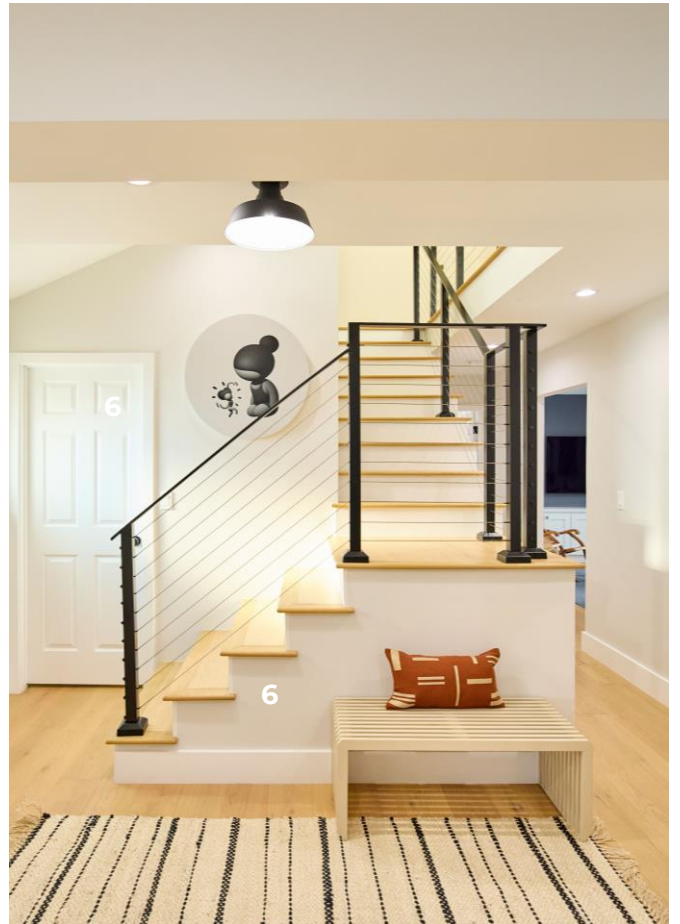

## SEASON 7, EPISODE 3085: NICK AND NINA

With a new set of twins and a small condo, Nick and Nina were bursting at the seams. So, they're moving into Nina's spacious childhood home with Nina's mom, Chiqui. Nina and Chiqui have their own great memories of the home, but to better set it up for multigenerational living, Jonathan and Drew totally revamp the main living areas. Open sightlines, better functionality, and plenty of wall space for Nick and Nina's art collection create a spectacular design that will make all 3 generations happy for years to come.