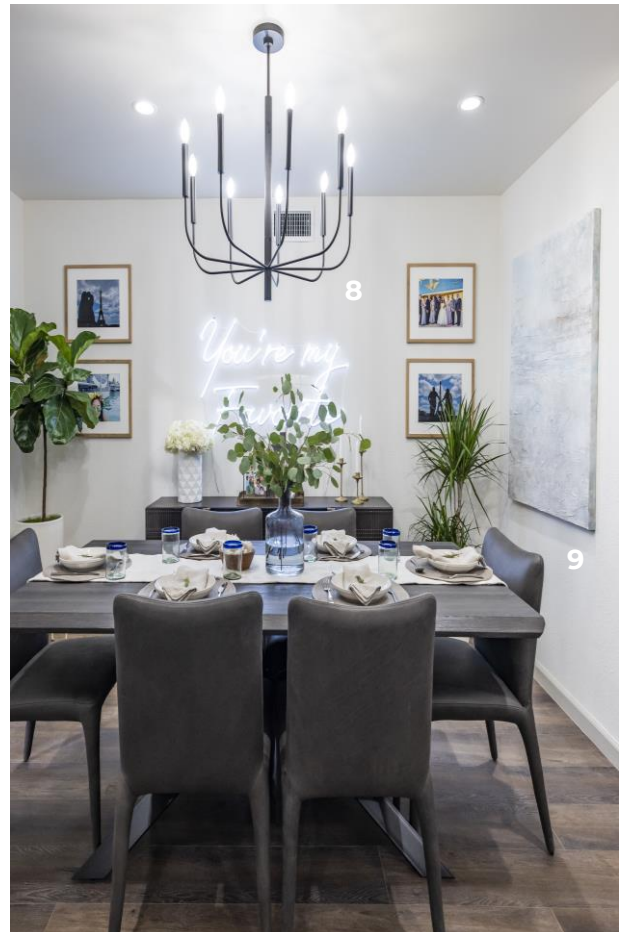

## SEASON 7, EPISODE 3081: MARLON AND KATRINA

Marlon and Katrina met as teenagers in Marlon's parent's home, which was the cherished family hub, known for big gatherings. After the passing of Marlon's parents, the extended family wanted to keep the home and continue its legacy. So, 20 years after meeting in the home, Marlon and Katrina are married with a toddler, and they are moving in! Drew and Jonathan help totally revamp the kitchen and living room to improve this beloved family home for generations to come.