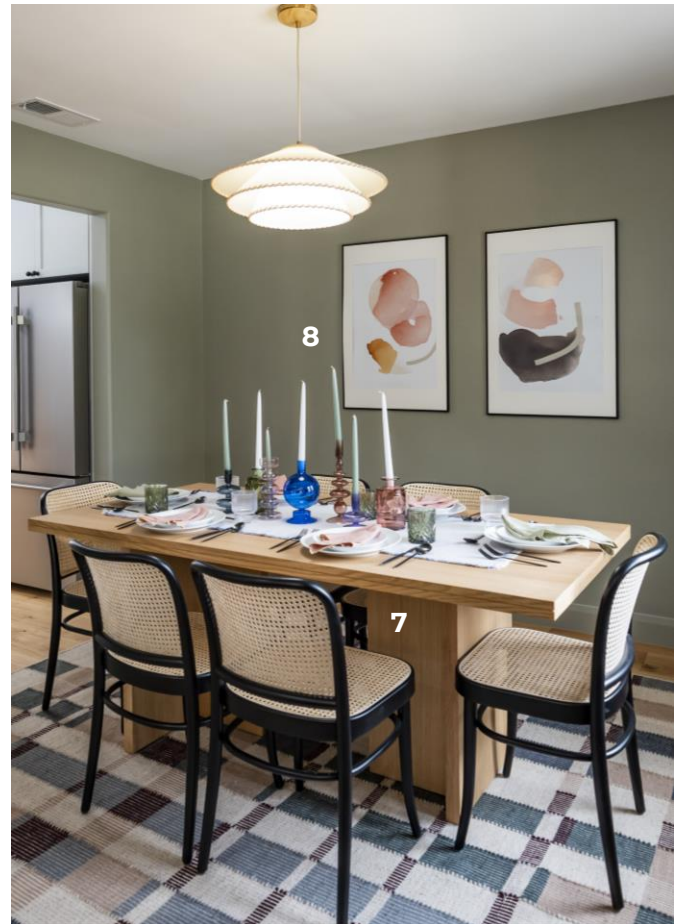

PROPERTY BROTHERS

Forever Home

SEASON 3, EPISODE 3094: JENNIFER AND PAUL

Jennifer, Paul and their son Brendan live in the perfect neighborhood, but their outdated, rundown house is anything but perfect. Instead of moving, this super fun family calls on Drew and Jonathan to reinvent their main living spaces, so they'll never have to leave. The living room, dining room, family room and kitchen get a beautiful remodel, with special attention given to their son's love of crafts and creativity.

1. HALO – Recessed Lighting
2. FOUR HANDS – Grammercy 3-Piece Sectional
3. JAIPUR LIVING – Eden Rug
4. FORTE – 30" Stainless Steel Freestanding Gas Range

5. FORTE – 24" Stainless Steel Built-In Dishwasher
6. HARPER FLOORS – Westgate - European Oak
7. FOUR HANDS – Lars Dining Table
8. JUNIPER – Peachy I

RESOURCE GUIDE

SEASON 3, EPISODE 3094: JENNIFER AND PAUL

ROOM	ITEM	COMPANY	PRODUCT NAME	PRODUCT CODE
Throughout	Recessed Lighting	HALO	HLB4LED	HLB4 LED
Throughout	Measurements	EGP Imaging	Room Measurement Services	N/A
Throughout	Flooring	Harper Floors	Westgate - European Oak	N/A
Throughout	Flooring	Harper Floors	Westgate - T molding	N/A
Entry	Artwork	Juniper	Painted Desert	N/A
Living Room	Sofa	Four Hands	Grammercy 3-Piece Sectional	UATR-S04-925
Living Room	Accent Chair	Four Hands	Suerte Chair	226092-001
Living Room	Coffee Table	Four Hands	Maricopa Coffee Table – Dark Totem	109356-001
Living Room	Rug	Jaipur Living	Eden Rug	EDE08
Living Room	Artwork	Minted	Artwork	N/A
Living Room	Artwork	Minted	Artwork	N/A
Living Room	Artwork	Minted	Artwork	N/A
Living Room	Artwork	Minted	Artwork	N/A
Kitchen	Cabinet Hardware	Emtek	Globe Cabinet Knob	86152
Kitchen	Door Hardware	Emtek	Verve Knob	5107VRUS19
Kitchen	Door Hardware	Emtek	Square Barrel Heavy Duty Hinge	N/A
Kitchen	Refrigerator	Forte	36" Stainless Steel Freestanding French Door Refrigerator	FFD21ESCSS
Kitchen	Stove	Forte	30" Stainless Steel Freestanding Gas Range	FGR304BSS