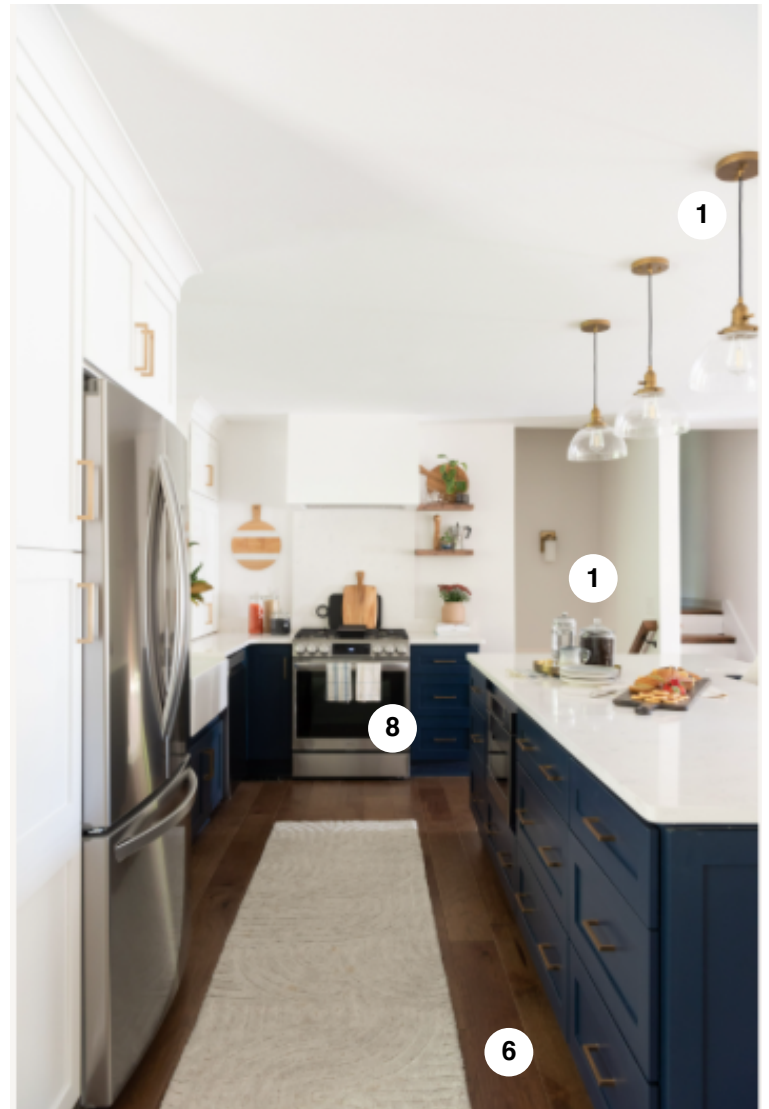

MAKING IT
HOME
— with Kortney & Kenny —

SEASON 3, EP 10: CALEA & BLAKE

1. Kichler Lighting- Lighting
2. Blanco- Plumbing
3. Katie's Wallpaper Installation- Wallpaper Material
4. Tina Harris- Wallpaper Install
5. Juniper Print Shop- Posters & Canvas Prints

6. B&B Flooring- Engineered Hardwood Flooring
7. Sharp- Microwave Drawer
8. Appliances Connection- Appliances
9. Embassy Ceilings- Suspended Ceiling