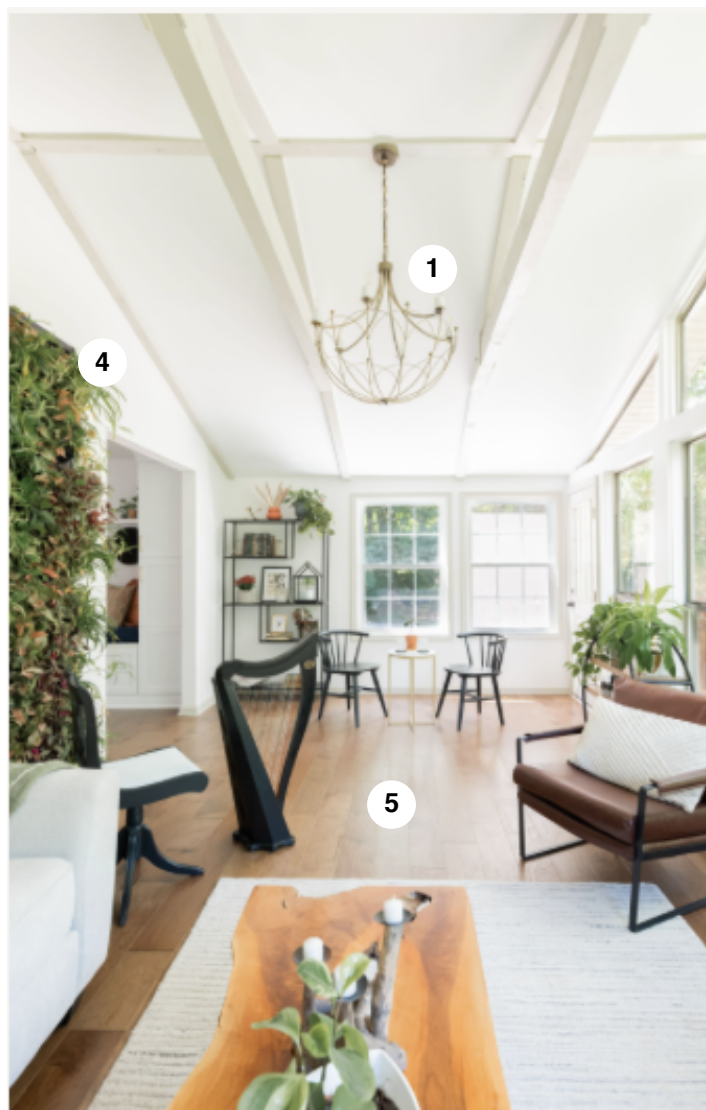

MAKING IT
HOME
— with Kortney & Kenny —

SEASON 3, EP 10: CALEA & BLAKE

1. Kichler Lighting- Lighting
2. Delta- Plumbing
3. Juniper Print Shop- Posters & Canvas Prints
4. Upscapers- Living Wall

5. B&B Flooring- Engineered Hardwood Flooring