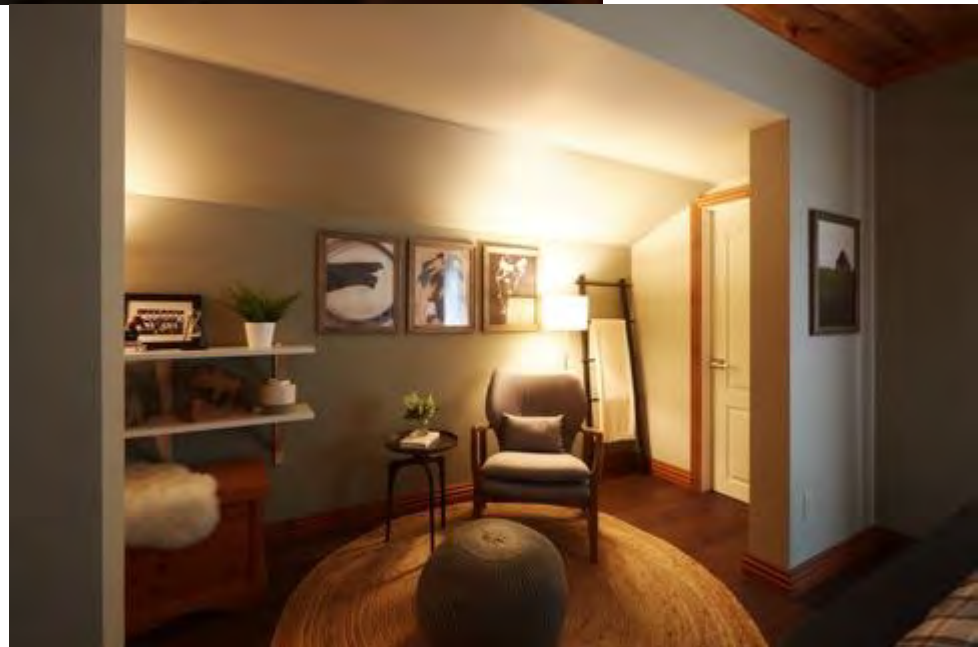

COMPANY	PRODUCT DETAILS	WEBSITE
Fanimation	Ceiling Fan - Embrace 44" - Model No: FPS7981 Finish: Matte Greige	https://www.fanimation.com/
Harman Inc.	Accessories - Throughout	http://www.harmaninc.com/
Para	Paint - Bathroom Walls & Bedroom 3 Walls - 423B - Pediment	https://www.colorjourneys.ca/
Décors Véronneau	Artificial Plants - Throughout	https://www.veronneau.com/en