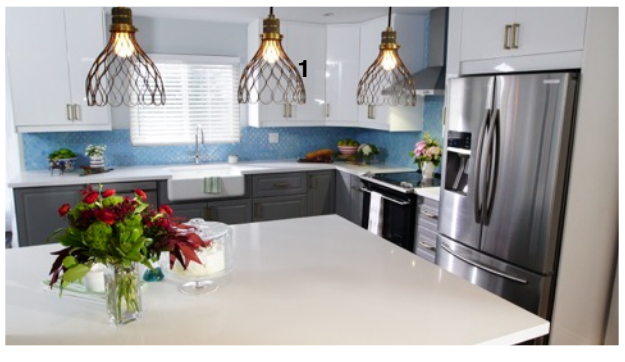

RESOURCE GUIDE

SEASON 1 ~ LISA & KENNY

1. KICHLER - Devin 1 Light Mini Pendant
2. LUMAS - Art Pieces - El Arenal VI - Oliver Korning & Dennis Orel, ALB100 - Rafael Neff
3. THIBAUT - Wallpaper - Terragon -Caravan - Blue

COMPANY	PROVIDED	WEBSITE
	Fabrication & Installation of Quartz Countertop	www.auroramable.ca
	Paint N460-2 Planetary Silver alls)Ultra Pure White Standard White Standard Primer	www.behr.com
	Disposal Bin	www.binthedumpthat.com
	Tools	www.dewalt.com
	Safety Equipment	www.honeywell.com