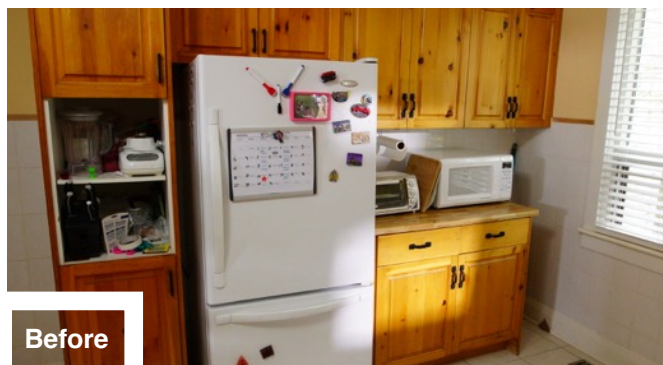

\$AVE MY RENO

SEASON 1 ~ JAMIE & MARCUS

Jamie and Marcus have a lot going on. They got engaged, bought a house, and now they want to take on a kitchen reno. Money is tight, but with broken drawers, doors that won't fully open, and a hazardous stove, they're desperate for a new kitchen. With a wedding around the corner, their funds are limited and quotes are coming in too high. But Sebastian and Sabrina know how to spend smart and reimagine design elements to save their reno.

Before

After

1. BEHR - Frozen Pond
2. BERENSON - Esquire Collection Hardware - Gunmetal
3. BEST BRAND APPLIANCE - Dishwasher - Kitchenaid - KDTE204ESS, Fridge - Samsung - RF23HCEDBSR

4. CERA GRES - Clay - Sapphire - Mos Hex - (Backsplash)
5. KOHLER - Purist Kitchen Sink Faucet, Strive Under-mount Single Bowl Kitchen Sink
6. SILESTONE - Lusso - Influencer Series

RESOURCE GUIDE

SEASON 1 ~ JAMIE & MARCUS

COMPANY	PROVIDED	WEBSITE
	Tools	www.dewalt.com
	Kitchen Window	www.gemwindows.com
	Safety Equipment	www.honeywell.com
	Lighting Fixtures Maclain 3 light pendant /semi flush - 43744NBR	www.kichler.com
	Kitchen Faucet & Sink Purist Kitchen Sink Faucet - K-7547-4-CP Strive™ Under-mount Single Bowl Kitchen Sink - K-5409-NA	www.ca.kohler.com
	Safety Boots	www.mellowwalk.com
	Floor Protection	www.ramboard.com
	Flower Arrangements	www.reedsflorists.com
	Quartz Lusso - Influencer Series(Countertop & Island)	www.ca.silestone.com