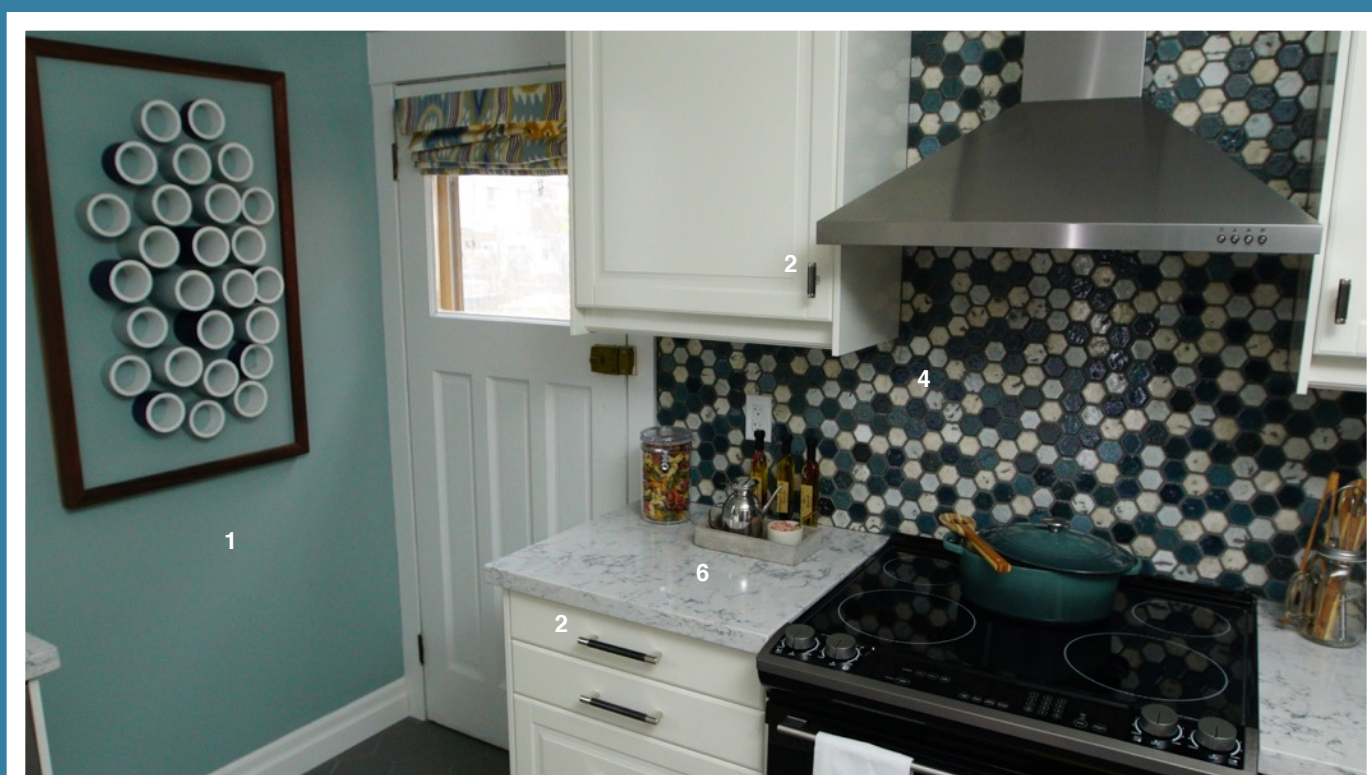

\$AVE MY RENO

SEASON 1 ~ JAMIE & MARCUS

Jamie and Marcus have a lot going on. They got engaged, bought a house, and now they want to take on a kitchen reno. Money is tight, but with broken drawers, doors that won't fully open, and a hazardous stove, they're desperate for a new kitchen. With a wedding around the corner, their funds are limited and quotes are coming in too high. But Sebastian and Sabrina know how to spend smart and reimagine design elements to save their reno.

Before

After

1. BEHR - Frozen Pond
2. BERENSON - Esquire Collection Hardware - Gunmetal
3. BEST BRAND APPLIANCE - Dishwasher - Kitchenaid - KDTE204ESS, Fridge - Samsung - RF23HCEDBSR

4. CERA GRES - Clay - Sapphire - Mos Hex - (Backsplash)
5. KOHLER - Purist Kitchen Sink Faucet, Strive Under-mount Single Bowl Kitchen Sink
6. SILESTONE - Lusso - Influencer Series

RESOURCE GUIDE

SEASON 1 ~ JAMIE & MARCUS

COMPANY	PROVIDED	WEBSITE
	Tools	www.dewalt.com
	Kitchen Window	www.gemwindows.com
	Safety Equipment	www.honeywell.com
	Lighting Fixtures Maclain 3 light pendant /semi flush - 43744NBR	www.kichler.com
	Kitchen Faucet & Sink Purist Kitchen Sink Faucet - K-7547-4-CP Strive™ Under-mount Single Bowl Kitchen Sink - K-5409-NA	www.ca.kohler.com
	Safety Boots	www.mellowwalk.com
	Floor Protection	www.ramboard.com
	Flower Arrangements	www.reedsflorists.com
	Quartz Lusso - Influencer Series(Countertop & Island)	www.ca.silestone.com