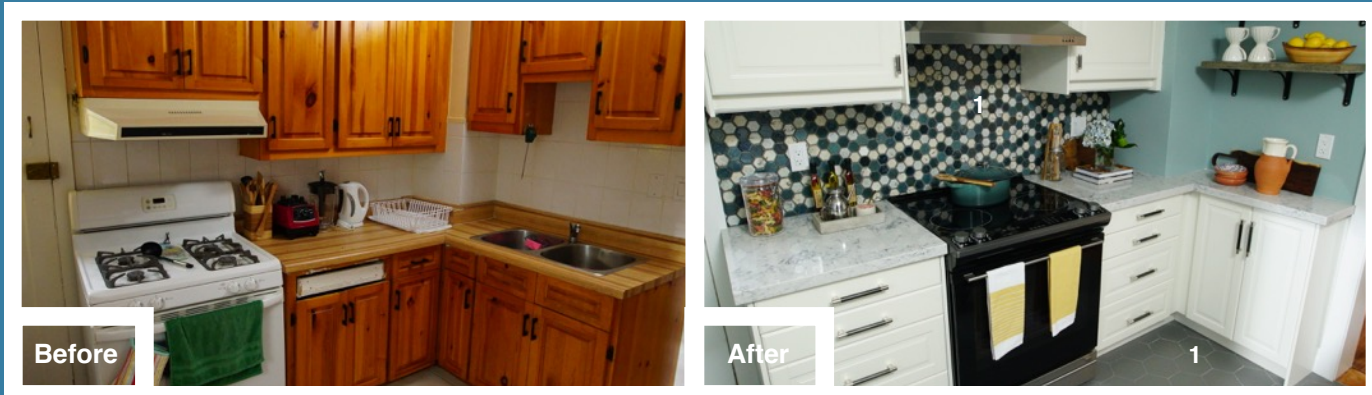

RESOURCE GUIDE

SEASON 1 ~ JAMIE & MARCUS

1. CERA GRES - Forma - Light Grey - (Floor tile), Clay - Sapphire - Mos Hex - (Backsplash)

COMPANY	PROVIDED	WEBSITE
	Quartz Fabrication & Installation	www.auroramable.ca
	Paint Frozen Pond - PPU12-9 - Eggshell Polar Bear - 75 - Alkyd Semi-Gloss Enamel Polar Bear - 75 - Premium Plus Interior Ceiling Paint Premium Plus All in one primer & Sealer	www.behr.com
	Cabinet Hardware Esquire (Pull) - 36559PNGM - Gunmetal Esquire (Knob) - 36556PNGM - Gunmetal	www.berenson.ca
	Kitchen Appliances Dishwasher - Kitchenaid - KDTE204ESS Fridge - Samsung - RF23HCEDBSR	www.bestbrandappliance.ca
	Disposal Bin	www.binthedumpthat.com
	Tile Forma - Light Grey - CCFORLGHEX8 (Floor tile) Clay - Sapphire - Mos Hex - CCLASAPMOSHEXMIX2G (Backsplash)	www.ceragres.ca