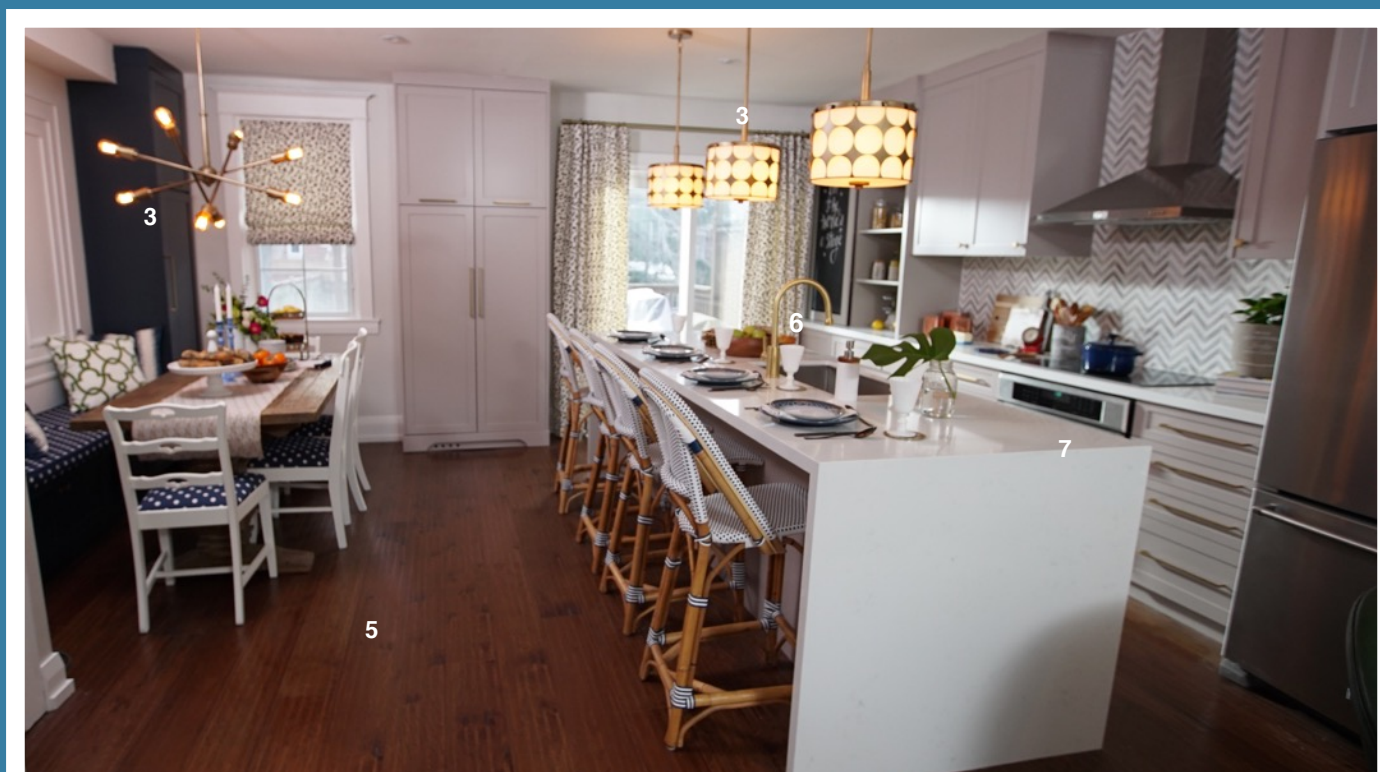

\$AVE MY RENO

SEASON 1 ~ BRIAN & LAINIE

Brian and Lainie are a fun-loving couple with 5-year-old twin girls, but mealtime in their galley kitchen is anything but fun. Their narrow galley kitchen is simply too small. Just opening the fridge door creates a roadblock. They're tired of cramped living. They want to open everything up, including the entire main floor. They love entertaining and they figure it's time to go big...or get a new home! But their open concept dreams are being crushed by high quotes. Sebastian and Sabrina repurpose furniture and upcycle materials to give this couple a stunning main floor.