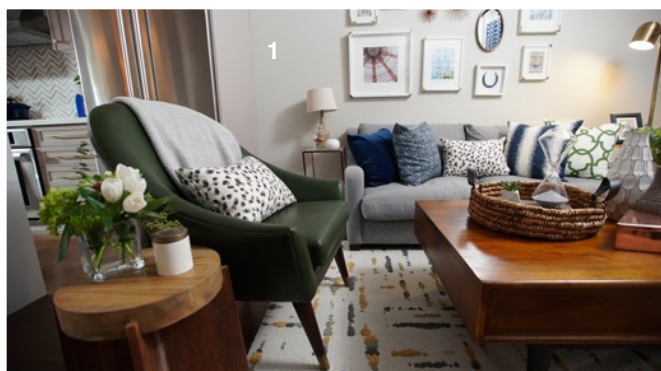

\$AVE MY RENO

SEASON 1 ~ BRIAN & LAINIE

Brian and Lainie are a fun-loving couple with 5-year-old twin girls, but mealtime in their galley kitchen is anything but fun. Their narrow galley kitchen is simply too small. Just opening the fridge door creates a roadblock. They're tired of cramped living. They want to open everything up, including the entire main floor. They love entertaining and they figure it's time to go big...or get a new home! But their open concept dreams are being crushed by high quotes. Sebastian and Sabrina repurpose furniture and upcycle materials to give this couple a stunning main floor.