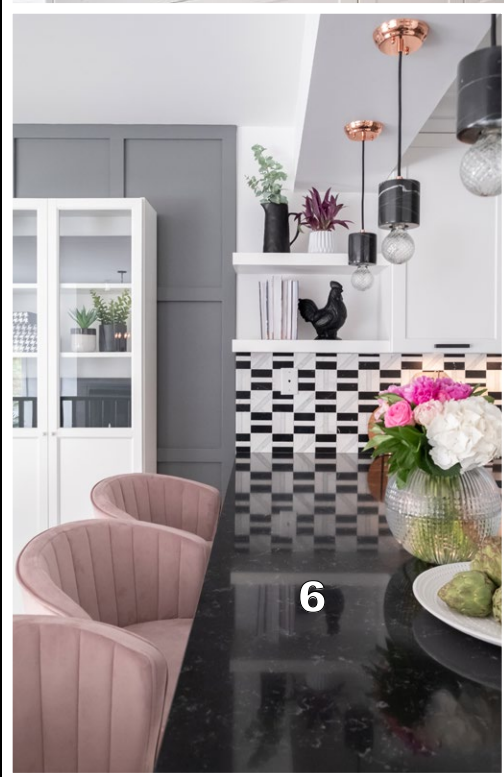

- 1** KOHLER - Vault Undermount Double Sink in Stainless Steel
- 2** KOHLER - Purist Single Hole Faucet with Pull Out in Matte Black
- 3** GLOBAL CARPETS AND HARDWOOD - Flooring Throughout - Engineered LVT in Maine Oak Colour
- 4** KICHLER - 4d Recessed 12v Accent Disk in Textured White
- 5** KICHLER - 3-Head Track Lighting (Kendal) in White
- 6** HANSTONE - Silhouette colour in 3cm with a straight edge
- 7** EMTEK - 5" C-To-C Trinity Pull Colour in Flat Black (Contemporary Series)