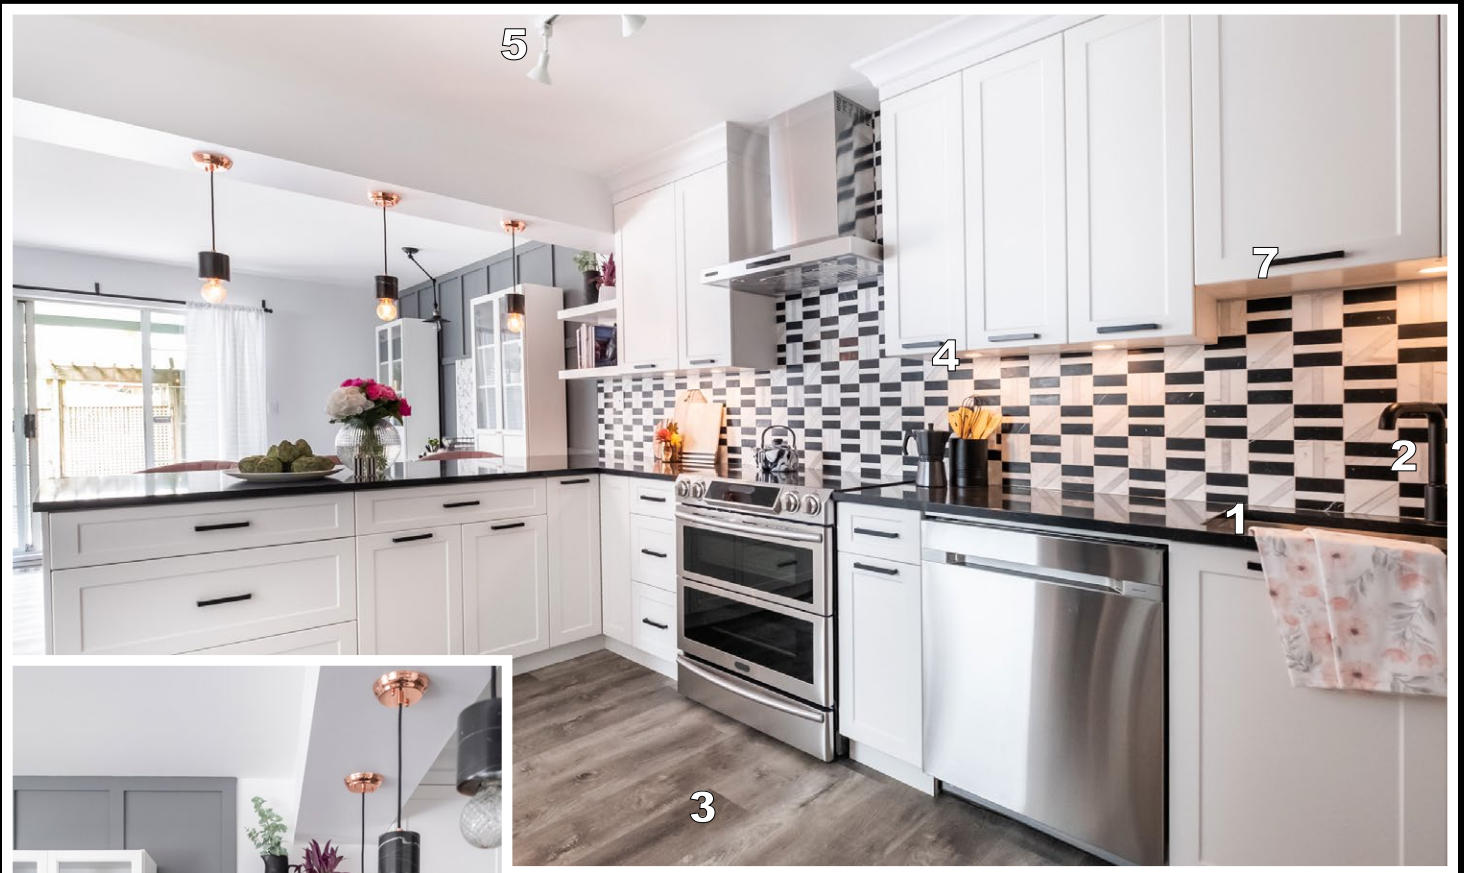

WORST TO FIRST

SEASON 2 EPISODE 10: SHAFFINA & RAVEL

In the past five years Shaffina and Ravel have moved four times, but now they want to settle down. Trouble is, they have different tastes and an extremely tight budget. Mickey and Sebastian face the daunting challenge of finding and renovating a home that this couple will be happy in for years to come.

1. **1** KOHLER - Vault Undermount Double Sink in Stainless Steel
2. **2** KOHLER - Purist Single Hole Faucet with Pull Out in Matte Black
3. **3** GLOBAL CARPETS AND HARDWOOD - Flooring Throughout - Engineered LVT in Maine Oak Colour
4. **4** KICHLER - 4d Recessed 12v Accent Disk in Textured White
5. **5** KICHLER - 3-Head Track Lighting (Kendal) in White
6. **6** HANSTONE - Silhouette colour in 3cm with a straight edge
7. **7** EMTEK - 5" C-To-C Trinity Pull Colour in Flat Black (Contemporary Series)