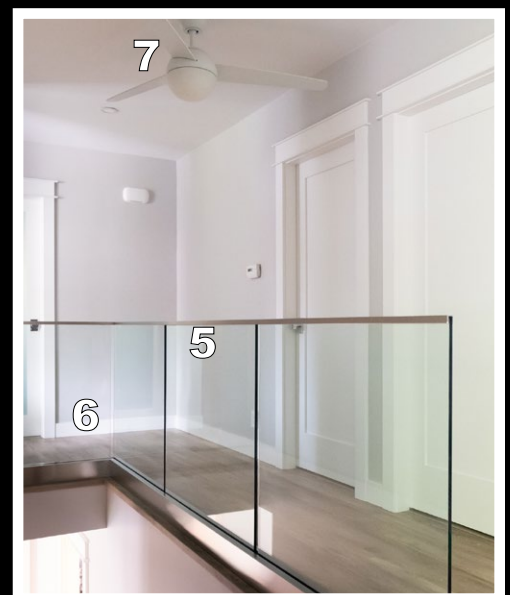

- 1** VAN GOGH DESIGNS - Sofa (Hutton Li): 91.5" Wide in Crampton Slate Fabric
- 2** DREAMCAST DESIGN - Fireplace Surround: Custom-made Concrete Panels in London Fog with a Smooth Texture
- 3** VALOR FIREPLACES - Gas Insert (L1 Linear): Zero Clearance Fireplace with 1" Black Frame, Fluted Black Liner, and Rock and Shale Fuel Bed
- 4** BEHR - Interior Walls Throughout: Marquee (Eggshell Finish) in Chic Gray; Ppu126-10
- 5** NORTH VANCOUVER GLASS - Custom Glass Railing: 12mm clear tempered glass with Aluminum shoe 2 1/4" x 4" Cladded with Brushed Stainless Steel and Finished with Aluminum 1/2" x 3/4" Brushed Nickel Top Cap
- 6** METRIE - Baseboards: 5-1/2" Mdf Baseboard Painted in Pt1
- 7** KICHLER - Stairwell Fan (Bisc Collection): Led 56" Fan in Matte White