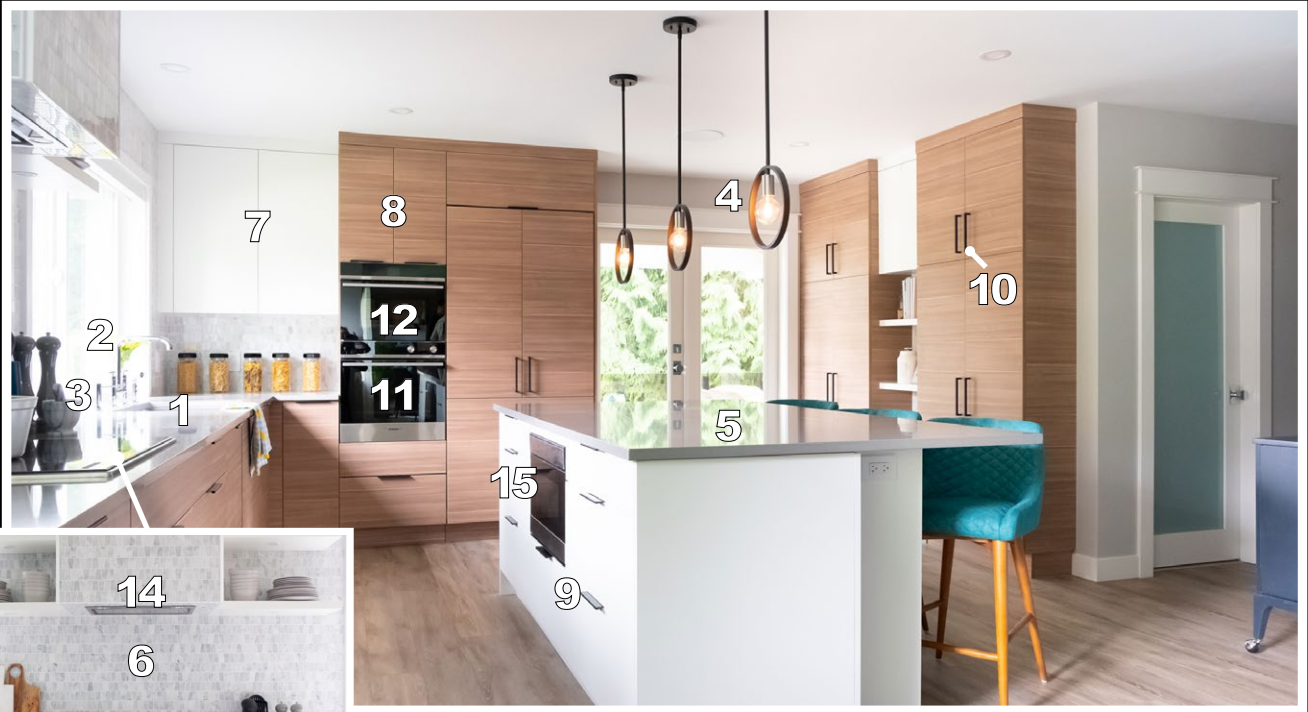

- 1** VAN GOGH DESIGNS - Sofa (Hutton Li): 91.5" Wide in Crampton Slate Fabric
- 2** DREAMCAST DESIGN - Fireplace Surround: Custom-made Concrete Panels in London Fog with a Smooth Texture
- 3** VALOR FIREPLACES - Gas Insert (L1 Linear): Zero Clearance Fireplace with 1" Black Frame, Fluted Black Liner, and Rock and Shale Fuel Bed
- 4** BEHR - Interior Walls Throughout: Marquee (Eggshell Finish) in Chic Gray; Ppu126-10
- 5** NORTH VANCOUVER GLASS - Custom Glass Railing: 12mm clear tempered glass with Aluminum shoe 2 1/4" x 4" Cladded with Brushed Stainless Steel and Finished with Aluminum 1/2" x 3/4" Brushed Nickel Top Cap
- 6** METRIE - Baseboards: 5-1/2" Mdf Baseboard Painted in Pt1
- 7** KICHLER - Stairwell Fan (Bisc Collection): Led 56" Fan in Matte White