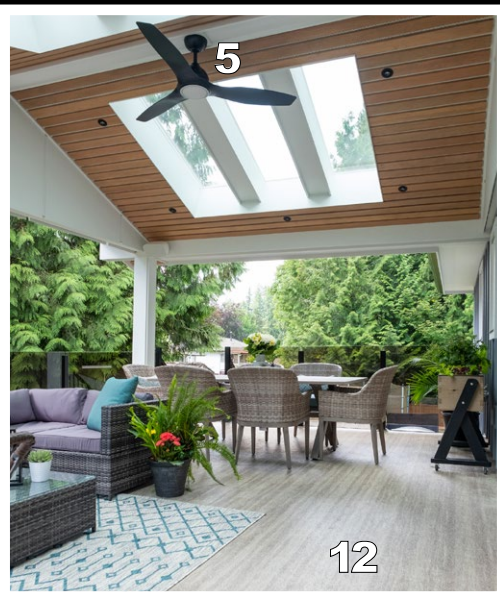

- **1** GREAT CANADIAN LANDSCAPING - Full-Service Landscape Design and Installation
- **2** PRO TORCH ROOFING - New Roof
- **3** ALLURA - Fiber Cement Siding
- **4** WEATHERGUARD - Black Fascia Gutters with Leaf Screen Made From Continuous Aluminum with No Seams
- **5** KICHLER - Patio Ceiling Fan (Jace): Led 60" Fan in Satin Black
- **6** CEDAR RIM NURSERY - Plants, shrubs and tress
- **7** LIFESPACE GARDENS - The HighRise Self-Watering Planter Features a Canadian-built Planter Made of Milled Western Red Cedar with a Patented Self-Watering System
- **8** CASP ENTERPRISES - Steel-Craft Contemporary Garage Door in Charcoal R.16 c/w Side Stack of Sealed Satin Glass
- **9** EMTEK - Contemporary Dummy Round Knob with Rectangular Rosette in Polished Chrome
- **10** EMTEK - Contemporary Square Deadbolt in Polished Chrome
- **11** BEHR - Exterior Front Door Paint: Marquee Exterior Paint & Primer (Semi-Gloss Enamel Finish) in Admiral Blue; M520-7
- **12** DURADEK - Cedarwood Vinyl Decking: Duradek™ Ultra Legacy Cedarwood vinyl decking for long-lasting, low maintenance waterproof protection for outdoor living spaces.
- **13** EXCELL RAILING SYSTEM - Patio Railing: Excell Railing Topless Glass System with PUP Post and smoked, tempered glass for a low maintenance, luxurious view-through railing system
- **14** MODERN - Vinyl Awning Windows (4000 Series) with Multi-Point Roto Crank Operating System and Satin Etched Finish Glass
- **15** TUPPER TRUCKING & EXCAVATING - Garden Soil
- **16** BOSS SOD FARMS: Coastal Sand Based Sod is Dense, Lush and Natural Bright Green in Colour, and is Made of a Perennial Rye/ Kentucky Bluegrass Mixture Suitable for the Coastal Climate