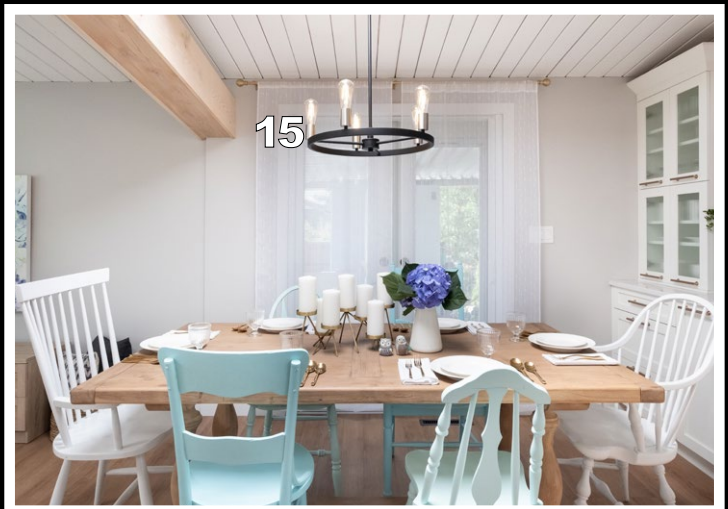

- 1** KOHLER - Kitchen Sink: Whitehaven, Self-Trimming Smart Divide Apron Front Sink in White
- 2** KICHLER - Island Pendants: Pier Collection - 12" 1-Light Pendant Light White
- 3** KICHLER - Kitchen/Dining Room Wall Sconce (Pier Collection): 12" 1-Light Wall Light White
- 4** HANSTONE - Quartz Countertops: Soho in 3cm with a Straight Edge
- 5** AMES TILE - Kitchen Tile: Shaseam 12" x 12"
- 6** MERIT KITCHENS - Kitchen Cabinets: 2.5" Shaker Cabinets in Artic with Matte Paint
- 7** EMTEK - Kitchen Cabinet Pulls: Contemporary Style with Freestone Pull 6" C-C in Satin Brass
- 8** MIDLAND APPLIANCES - Range: GE Café Slide-In Front Control, 5.6 Cu Ft, Precisair True Convection, Wifi Connected Oven in Black Slate