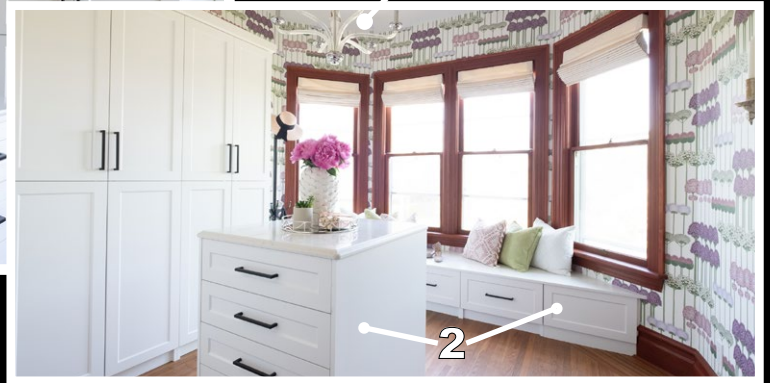

- 1** VAN GOGH DESIGNS - Twilight Upholstered Bed in Dark Stained with Kingston Diamond Fabric
- 2** VAN GOGH DESIGNS - Custom 80" x 20" Ottoman in Dark Stained Josephine with Breton Cement Fabric
- 3** VAN GOGH DESIGNS - Edward Arm Chair in Dark Stained with Cashmere Royal Blue Fabric
- 4** KICHLER - 3-Light Flush Mount (Birkdale) with a Sterling Gold Finish
- 5** BUDGET WHOLESALE BLINDS - Noche Black-out Roller Blinds in White M-Screen 3% Roller Blinds in White
- 6** BEHR - Master Bedroom: Marquee (Eggshell Finish) in White; Colour # 52
- 7** BEHR - Ceilings: Marquee (Flat Finish) in White; Colour # 52