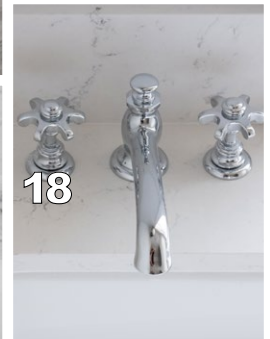

- 1** VAN GOGH DESIGNS - Twilight Upholstered Bed in Dark Stained with Kingston Diamond Fabric
- 2** VAN GOGH DESIGNS - Custom 80" x 20" Ottoman in Dark Stained Josephine with Breton Cement Fabric
- 3** VAN GOGH DESIGNS - Edward Arm Chair in Dark Stained with Cashmere Royal Blue Fabric
- 4** KICHLER - 3-Light Flush Mount (Birkdale) with a Sterling Gold Finish
- 5** BUDGET WHOLESALE BLINDS - Noche Black-out Roller Blinds in White M-Screen 3% Roller Blinds in White
- 6** BEHR - Master Bedroom: Marquee (Eggshell Finish) in White; Colour # 52
- 7** BEHR - Ceilings: Marquee (Flat Finish) in White; Colour # 52

- 1** KICHLER - 6-Light Chandelier (Loula) with a Chrome Finish
- 2** STOR-X ORGANIZING SYSTEMS - Custom Built Cabinetry: 2-1/2" Shaker Style in White

- 3** KOHLER - Double Robe Hook (Artifacts) in Polished Chrome
- 4** KOHLER - 30" Towel bar (Artifacts) in Polished Chrome
- 5** KOHLER - Shower Valve with Diverter (Artifacts): Rite-temp Pressure Valve
- 6** KOHLER - Shower Column: Hydorail-S (Artifacts)
- 7** KOHLER - Steam Generator Control Kit (Invigoration)
- 8** KICHLER - Light Above Tub - Parker Point Semi-flush Mount with Chrome Finish
- 9** HANSTONE - Quartz Countertops in Soho
- 10** SCHLUTER SYSTEMS - Shower Niche Insert
- 11** SCHLUTER SYSTEMS - Shower Curb
- 12** SCHLUTER SYSTEMS - Shower Bench
- 13** AMES TILE - Back Wall of Shower Niche: Tuxedo Park Jazz Glass Mosaic in Watercolour White Blend
- 14** OLYMPIA TILE - Floor and Shower Floor: Argenta 3" x 12" in Grey with a Honed Finish
- 15** OLYMPIA TILE - Shower Surround and Side Walls of Shower Niche: Argenta 12" x 24" in Grey
- 16** VAN GOGH DESIGNS - Lolita Round Ottoman in Dark Stained Josephine with Luxe Blush Fabric
- 17** BEHR - Ensuite: Marquee (Eggshell Finish) in White; Colour # 52
- 18** KICHLER - Lav Faucet Wide-spread Handles (Artifacts) in Polished Chrome