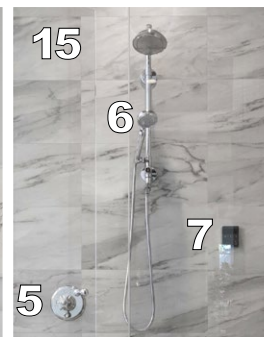

- 1** KICHLER - 6-Light Chandelier (Loula) with a Chrome Finish
- 2** STOR-X ORGANIZING SYSTEMS - Custom Built Cabinetry: 2-1/2" Shaker Style in White

- 3** KOHLER - Double Robe Hook (Artifacts) in Polished Chrome
- 4** KOHLER - 30" Towel bar (Artifacts) in Polished Chrome
- 5** KOHLER - Shower Valve with Diverter (Artifacts): Rite-temp Pressure Valve
- 6** KOHLER - Shower Column: Hydorail-S (Artifacts)
- 7** KOHLER - Steam Generator Control Kit (Invigoration)
- 8** KICHLER - Light Above Tub - Parker Point Semi-flush Mount with Chrome Finish
- 9** HANSTONE - Quartz Countertops in Soho
- 10** SCHLUTER SYSTEMS - Shower Niche Insert
- 11** SCHLUTER SYSTEMS - Shower Curb
- 12** SCHLUTER SYSTEMS - Shower Bench
- 13** AMES TILE - Back Wall of Shower Niche: Tuxedo Park Jazz Glass Mosaic in Watercolour White Blend
- 14** OLYMPIA TILE - Floor and Shower Floor: Argenta 3" x 12" in Grey with a Honed Finish
- 15** OLYMPIA TILE - Shower Surround and Side Walls of Shower Niche: Argenta 12" x 24" in Grey
- 16** VAN GOGH DESIGNS - Lolita Round Ottoman in Dark Stained Josephine with Luxe Blush Fabric
- 17** BEHR - Ensuite: Marquee (Eggshell Finish) in White; Colour # 52
- 18** KICHLER - Lav Faucet Wide-spread Handles (Artifacts) in Polished Chrome