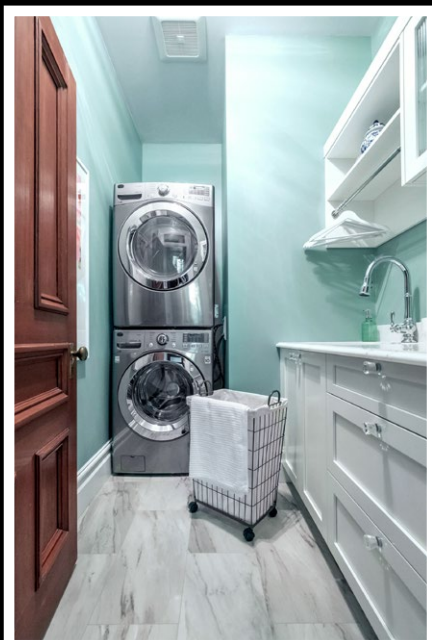

- 1** KICHLER - 6-Light Chandelier (Loula) with a Chrome Finish
- 2** STOR-X ORGANIZING SYSTEMS - Custom Built Cabinetry: 2-1/2" Shaker Style in White

- 3** KOHLER - Double Robe Hook (Artifacts) in Polished Chrome
- 4** KOHLER - 30" Towel bar (Artifacts) in Polished Chrome
- 5** KOHLER - Shower Valve with Diverter (Artifacts): Rite-temp Pressure Valve
- 6** KOHLER - Shower Column: Hydorail-S (Artifacts)
- 7** KOHLER - Steam Generator Control Kit (Invigoration)
- 8** KICHLER - Light Above Tub - Parker Point Semi-flush Mount with Chrome Finish
- 9** HANSTONE - Quartz Countertops in Soho
- 10** SCHLUTER SYSTEMS - Shower Niche Insert
- 11** SCHLUTER SYSTEMS - Shower Curb
- 12** SCHLUTER SYSTEMS - Shower Bench
- 13** AMES TILE - Back Wall of Shower Niche: Tuxedo Park Jazz Glass Mosaic in Watercolour White Blend
- 14** OLYMPIA TILE - Floor and Shower Floor: Argenta 3" x 12" in Grey with a Honed Finish
- 15** OLYMPIA TILE - Shower Surround and Side Walls of Shower Niche: Argenta 12" x 24" in Grey
- 16** VAN GOGH DESIGNS - Lolita Round Ottoman in Dark Stained Josephine with Luxe Blush Fabric
- 17** BEHR - Ensuite: Marquee (Eggshell Finish) in White; Colour # 52
- 18** KICHLER - Lav Faucet Wide-spread Handles (Artifacts) in Polished Chrome