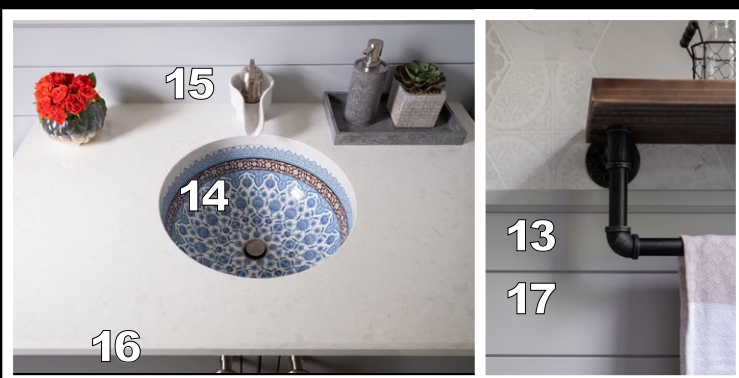

- **13** METRIE - Ship Lap 1/4 Way Up Walls
- **14** KOHLER - Decorative Undercounter (Marrakech Lavatory) Multi-coloured
- **15** KOHLER - Faucet (Bol Lavatory): Single Handed in White
- **16** KOHLER - Vanity (Jacquard) 36" in Grey
- **17** BEHR - Powder Room: Premium Plus Interior Paint & Primer (Egg Shell): SILVER ASH GRW11