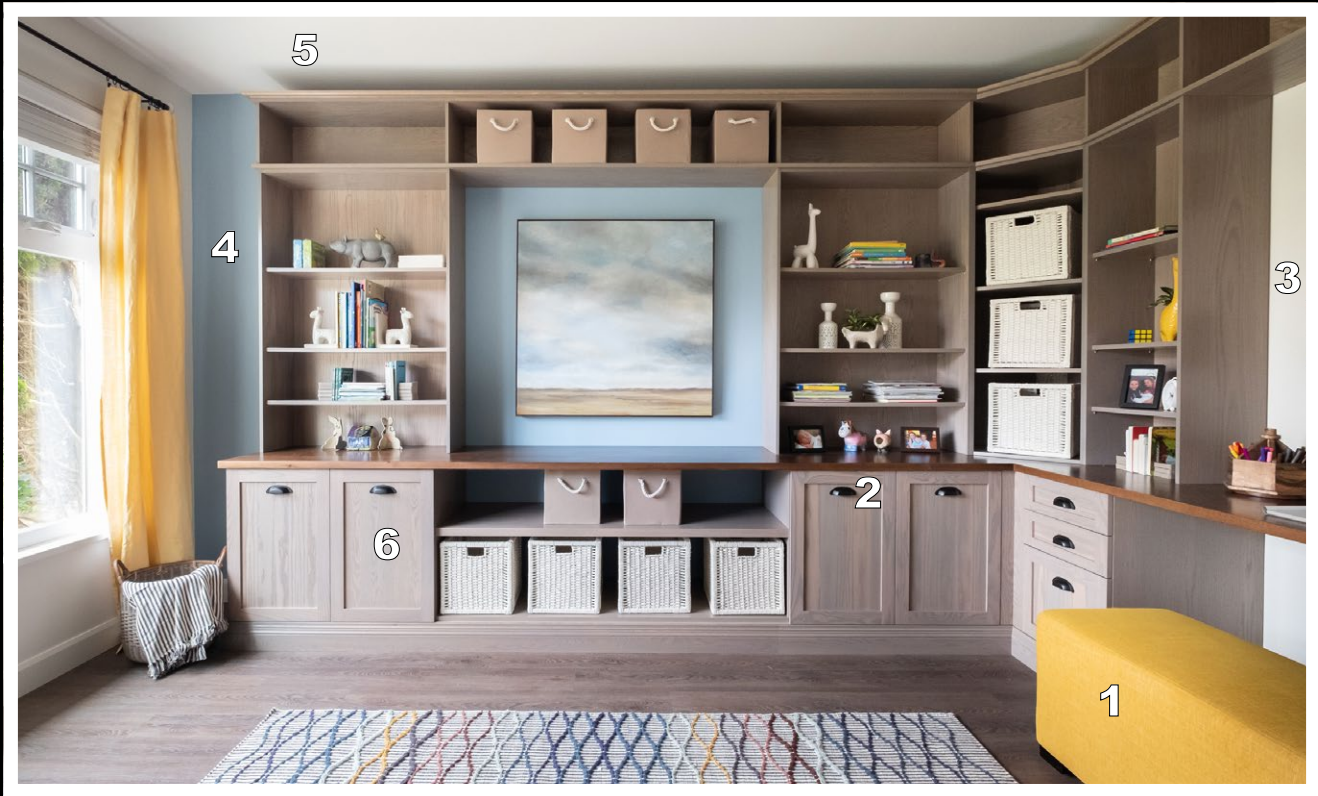

- **1** VAN GOGH DESIGNS - Custom Cube Bench in Franklin Dijon
- **2** EMTEK - Door Pulls (Sandcast): 4"
- **3** BEHR - Playroom, Behind Desk: Premium Plus Interior Paint & Primer (Egg Shell): SMOKESTACK N220-3
- **4** BEHR - Playroom, Accent Wall: Premium Plus, Interior Paint & Primer (Egg Shell): PEACEFUL BLUE S470-3
- **5** BEHR - Ceiling: Premium Plus, Interior Paint & Primer (Egg Shell): ULTRA WHITE
- **6** MERIT KITCHENS - Custom Bookcase and Shelving: Prairie School Flat Style (2 1/4" Shaker) in Painted Oak with Sun Bleached Stain Finish