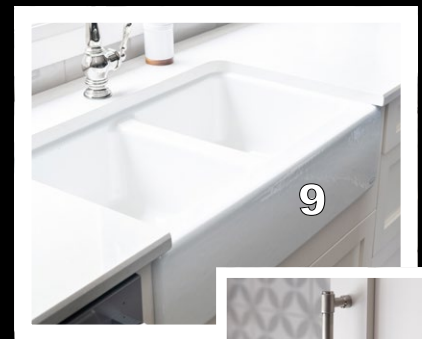

- 1** KICHLER - 6-Light Chandelier (Evie) in Brushed Nickel
- 2** THE GOODS - Sunny Yellow Chair
- 3** THE GOODS - Sunny Reverse Yellow Chair
- 4** THE GOODS - Colony Dining Table in Natural
- 5** THE GOODS - Casablanca Mirror
- 6** MERIT KITCHENS - Dining Room Cabinets: Merit Style with Manor Flat (2 1/4" Shaker) doors in Storm with a Matte Finish