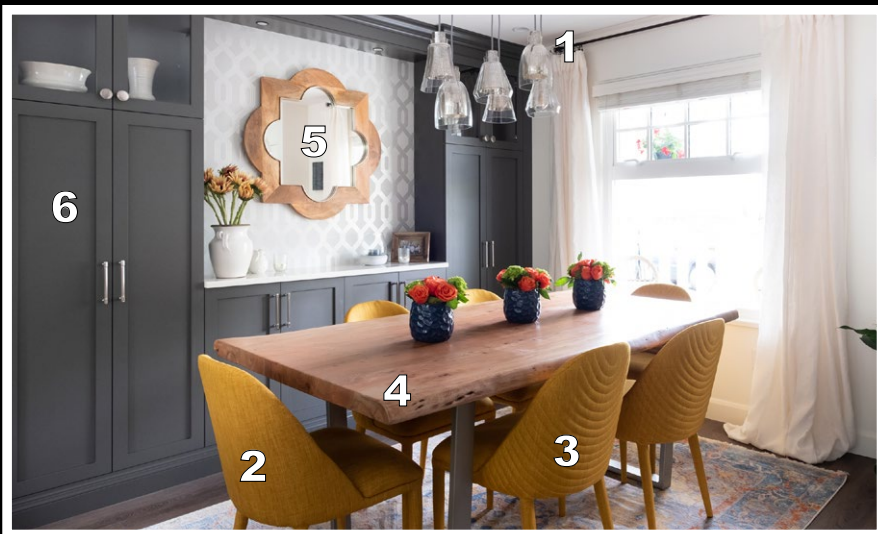

- 1** KICHLER - 6-Light Chandelier (Evie) in Brushed Nickel
- 2** THE GOODS - Sunny Yellow Chair
- 3** THE GOODS - Sunny Reverse Yellow Chair
- 4** THE GOODS - Colony Dining Table in Natural
- 5** THE GOODS - Casablanca Mirror
- 6** MERIT KITCHENS - Dining Room Cabinets: Merit Style with Manor Flat (2 1/4" Shaker) doors in Storm with a Matte Finish