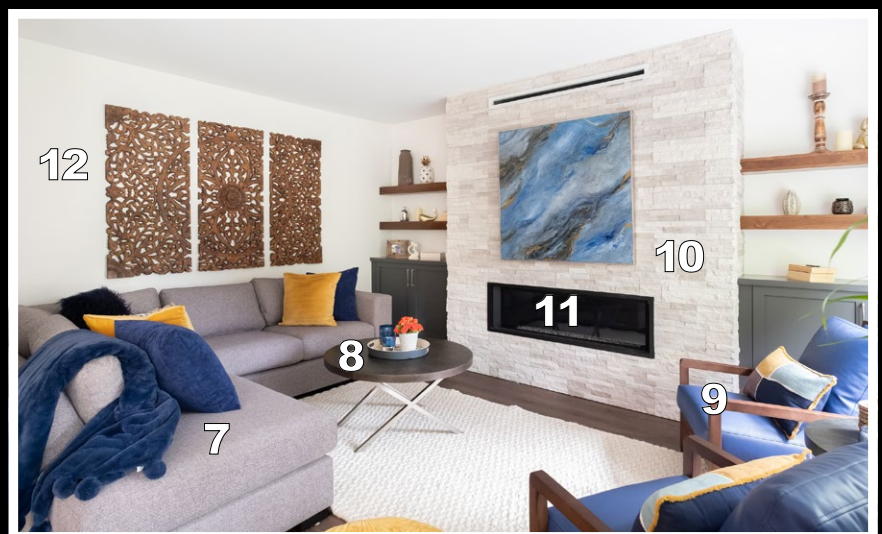

- **13** METRIE - Ship Lap 1/4 Way Up Walls
- **14** KOHLER - Decorative Undercounter (Marrakech Lavatory) Multi-coloured
- **15** KOHLER - Faucet (Bol Lavatory): Single Handed in White
- **16** KOHLER - Vanity (Jacquard) 36" in Grey
- **17** BEHR - Powder Room: Premium Plus Interior Paint & Primer (Egg Shell): SILVER ASH GRW11