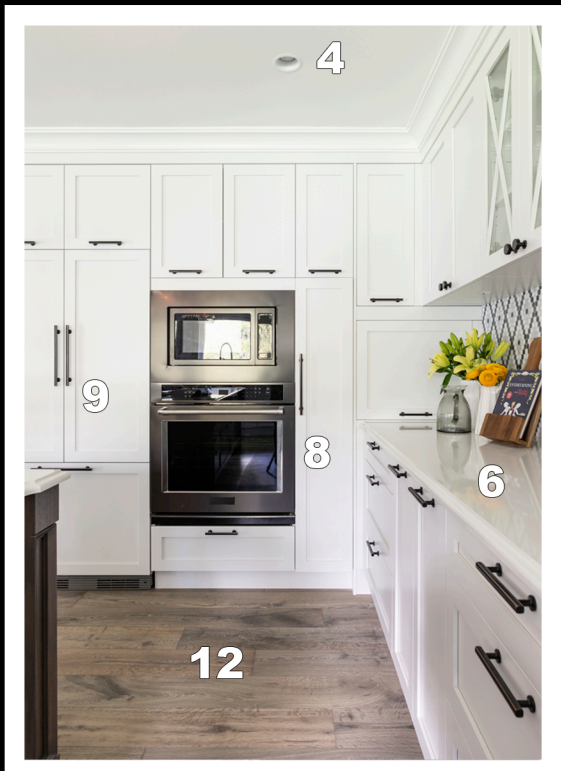

- 1** KOHLER - Faucet (Tournant Series): Semi-Professional in Bronze; Sink (Riverby Series): Double Equal Sink in White
- 2** KOHLER - Soap Dispenser (Traditional Series) in Bronze
- 3** KICHLER - Pendants (Riviera Collection): 1 Light in Old Bronze
- 4** KICHLER - Cabinet Lights: 4D Recessed 12v Accent Disk in White
- 5** MERIT KITCHENS - Island: Shaker Style in Laminate, Aria Finish, Vertical Grain Direction
- 6** HANSTONE - Countertops: Bianco Canvas in 3cm Thickness with Ogee Edge Detail
- 7** EMTEK - Cabinet & Appliance Pulls (Contemp. Series) in Bronze
- 8** COAST APPLIANCES - Single Wall Oven With Even Heat True Convection in Black Stainless
- 9** COAST APPLIANCES - Integrated French Door Refrigerator in Millwork Panel Ready
- 10** COAST APPLIANCES - Range (Kitchenaid Series): Five Burner Gas Slide, Black Stainless; Hood Vent (Palermo Series) in Stainless
- 11** VAN GOGH DESIGNS - End Chairs: Marcus Dining Chairs with Natural Legs Upholstered In Breton Navy Fabric
- 12** DIVINE FLOORING - Floors: Louis Xiv Lorraine Planks Engineered
- 13** AMES TILE - Back Splash: Riverside Diamond Grey Polished Hexagon in Mosaic
- 14** BEHR - Walls (Behr Marquee): Graceful Gray in Eggshell; Trim (Premium Plus Ultra): White in Satin