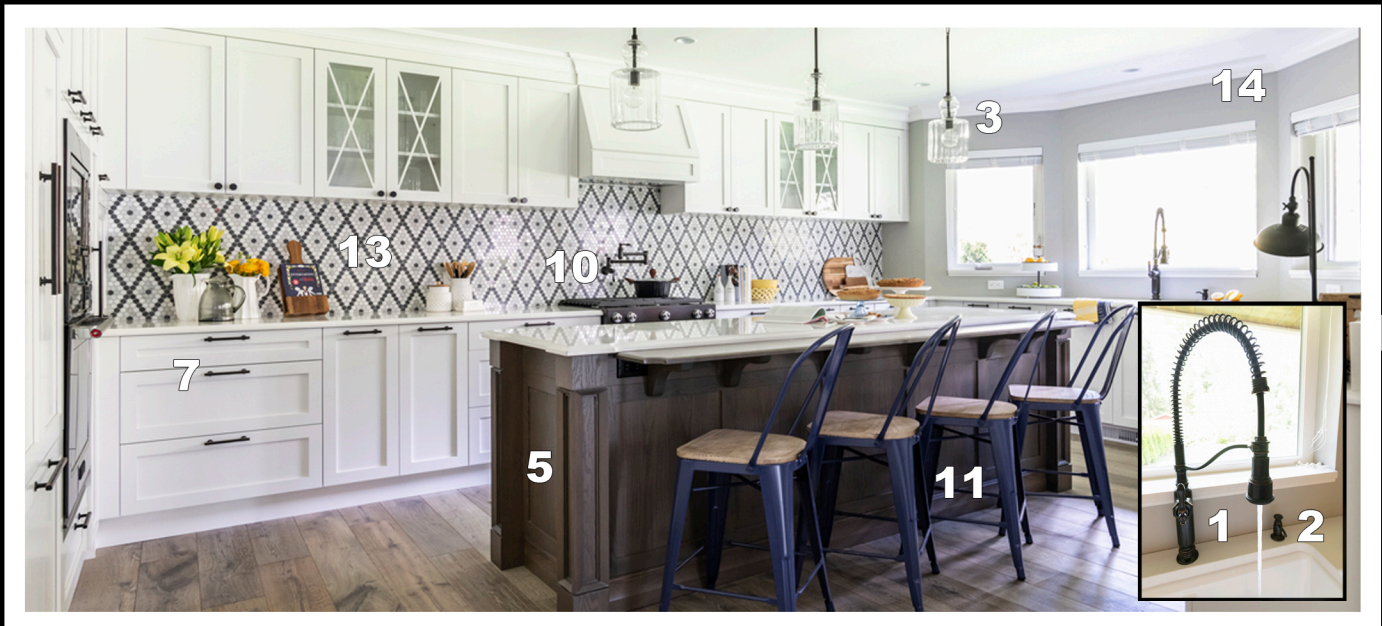

- 1** KOHLER - Faucet (Tournant Series): Semi-Professional in Bronze; Sink (Riverby Series): Double Equal Sink in White
- 2** KOHLER - Soap Dispenser (Traditional Series) in Bronze
- 3** KICHLER - Pendants (Riviera Collection): 1 Light in Old Bronze
- 4** KICHLER - Cabinet Lights: 4D Recessed 12v Accent Disk in White
- 5** MERIT KITCHENS - Island: Shaker Style in Laminate, Aria Finish, Vertical Grain Direction
- 6** HANSTONE - Countertops: Bianco Canvas in 3cm Thickness with Ogee Edge Detail
- 7** EMTEK - Cabinet & Appliance Pulls (Contemp. Series) in Bronze
- 8** COAST APPLIANCES - Single Wall Oven With Even Heat True Convection in Black Stainless
- 9** COAST APPLIANCES - Integrated French Door Refrigerator in Millwork Panel Ready
- 10** COAST APPLIANCES - Range (Kitchenaid Series): Five Burner Gas Slide, Black Stainless; Hood Vent (Palermo Series) in Stainless
- 11** VAN GOGH DESIGNS - End Chairs: Marcus Dining Chairs with Natural Legs Upholstered In Breton Navy Fabric
- 12** DIVINE FLOORING - Floors: Louis Xiv Lorraine Planks Engineered
- 13** AMES TILE - Back Splash: Riverside Diamond Grey Polished Hexagon in Mosaic
- 14** BEHR - Walls (Behr Marquee): Graceful Gray in Eggshell; Trim (Premium Plus Ultra): White in Satin