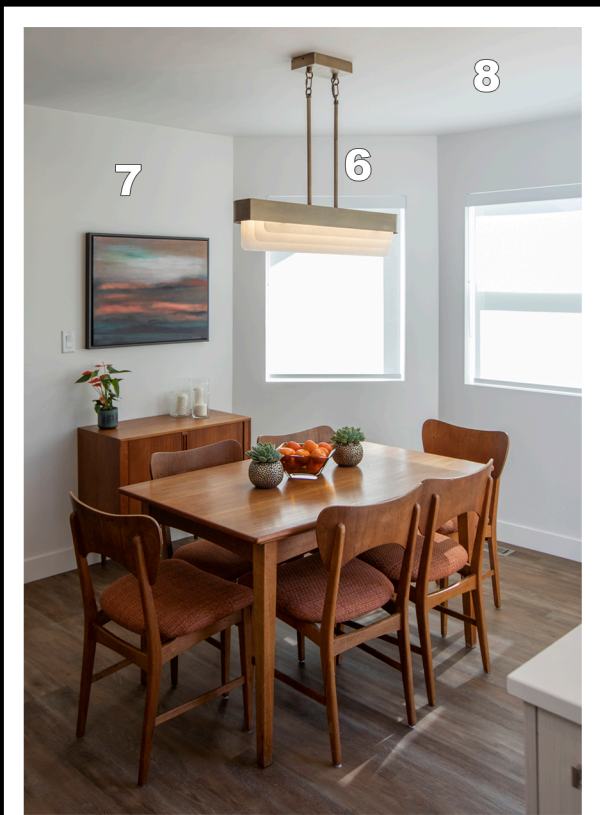

- **1** VALOR - Living Room Fireplace: LX2 3, Sided with Rock and Shale in Black Interior
- **2** AMES TILE - Fireplace Surround (3-Sided Up to Ceiling): Trustone in Black Stripe with Glazed Ceramic Finish
- **3** SCHLUTER - Fireplace Corner & Wall Edging
- **4** AMES TILE - Peninsula Tile (Facing Living Room): Bristol Hexagons in Lake Matte Décor, Glazed Ceramic Finish
- **5** METRIE - Dining Nook Door (One Lite Series): Clear Glass with Interior Mini Blind
- **6** KICHLER - Dining Room Chandelier (Serene Series): Linear Chandelier in Brass
- **7** BEHR - Walls, Trim (Premium Plus Interior Paint & Primer) in Cameo White, Satin Enamel and Semi-Gloss
- **8** BEHR - Ceiling (Premium Plus Interior Paint & Primer) in Ultra-White