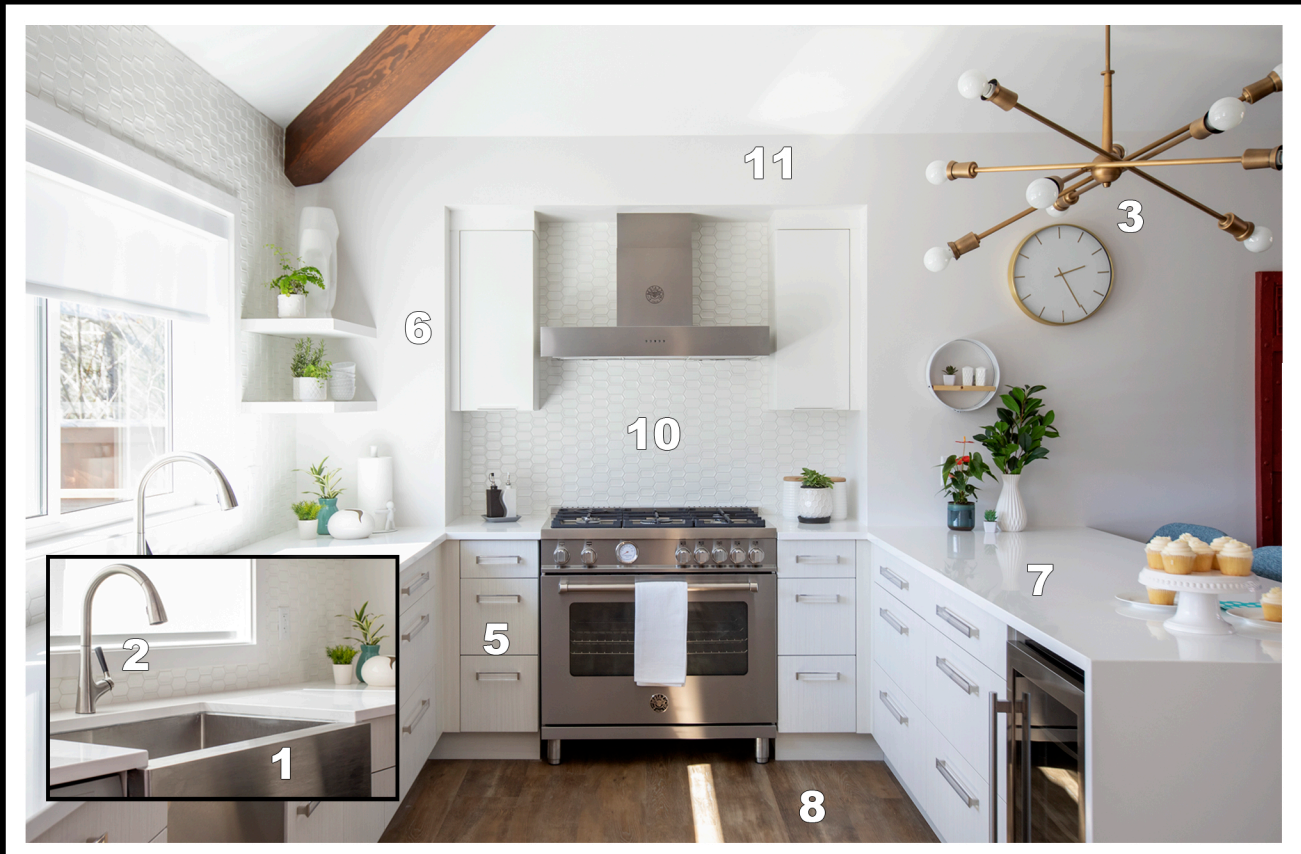

- 1** KOHLER - Sink (Strive Series): Undermount Kitchen Sink With Apron
- 2** KOHLER - Faucet (Malleco Series): Pull Down Faucet in Stainless
- 3** KICHLER - Rectangular Chandelier (Armstrong Series): 10 Light in Brass
- 4** KICHLER - Recessed Millwork Pucks (6D Series): 24V Accent Disc in Textured White
- 5** MERIT KITCHENS - Base & Tall Cabinets, Island: Venue Slab in Textured Wood Grain Oyster, Thermofoil Finish
- 6** MERIT KITCHENS - Upper Cabinets & Floating Shelves: Venue Slab in Coconut, Super Matte Finish
- 7** HANSTONE - Kitchen Counter, Peninsula & Waterfall: Royal Blanc in 3cm Thickness, Polished Eased Edge
- 8** 4 CORNERS - Flooring (French Series): Barn Board in Cognac
- 9** EMTEK - Kitchen Cabinet Edge Pulls (Positano Series)
- 10** AMES TILE - Back Splash: Matrix Mosaic in White Satin, Glazed Ceramic
- 11** BEHR - Paint (Premium Plus Interior Paint & Primer) Walls and Trim in Cameo White, Satin and Semi-Gloss; Ceiling in Ultra-White