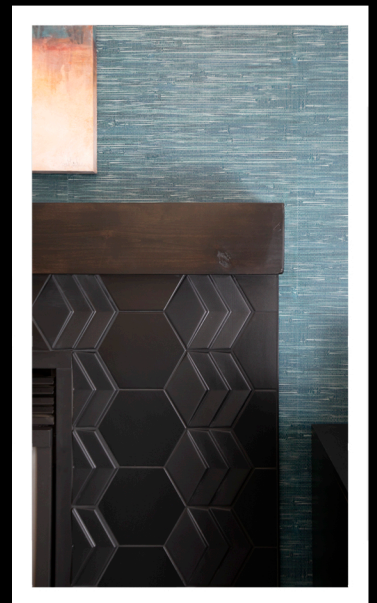

- 1** KOHLER - Sink (Strive Series): Undermount Kitchen Sink With Apron
- 2** KOHLER - Faucet (Malleco Series): Pull Down Faucet in Stainless
- 3** KICHLER - Rectangular Chandelier (Armstrong Series): 10 Light in Brass
- 4** KICHLER - Recessed Millwork Pucks (6D Series): 24V Accent Disc in Textured White
- 5** MERIT KITCHENS - Base & Tall Cabinets, Island: Venue Slab in Textured Wood Grain Oyster, Thermofoil Finish
- 6** MERIT KITCHENS - Upper Cabinets & Floating Shelves: Venue Slab in Coconut, Super Matte Finish
- 7** HANSTONE - Kitchen Counter, Peninsula & Waterfall: Royal Blanc in 3cm Thickness, Polished Eased Edge
- 8** 4 CORNERS - Flooring (French Series): Barn Board in Cognac
- 9** EMTEK - Kitchen Cabinet Edge Pulls (Positano Series)
- 10** AMES TILE - Back Splash: Matrix Mosaic in White Satin, Glazed Ceramic
- 11** BEHR - Paint (Premium Plus Interior Paint & Primer) Walls and Trim in Cameo White, Satin and Semi-Gloss; Ceiling in Ultra-White

- 1** VALOR - Living Room Fireplace: LX2 3, Sided with Rock and Shale in Black Interior
- 2** AMES TILE - Fireplace Surround (3-Sided Up to Ceiling): Trustone in Black Stripe with Glazed Ceramic Finish
- 3** SCHLUTER - Fireplace Corner & Wall Edging
- 4** AMES TILE - Peninsula Tile (Facing Living Room): Bristol Hexagons in Lake Matte Décor, Glazed Ceramic Finish
- 5** METRIE - Dining Nook Door (One Lite Series): Clear Glass with Interior Mini Blind
- 6** KICHLER - Dining Room Chandelier (Serene Series): Linear Chandelier in Brass
- 7** BEHR - Walls, Trim (Premium Plus Interior Paint & Primer) in Cameo White, Satin Enamel and Semi-Gloss
- 8** BEHR - Ceiling (Premium Plus Interior Paint & Primer) in Ultra-White