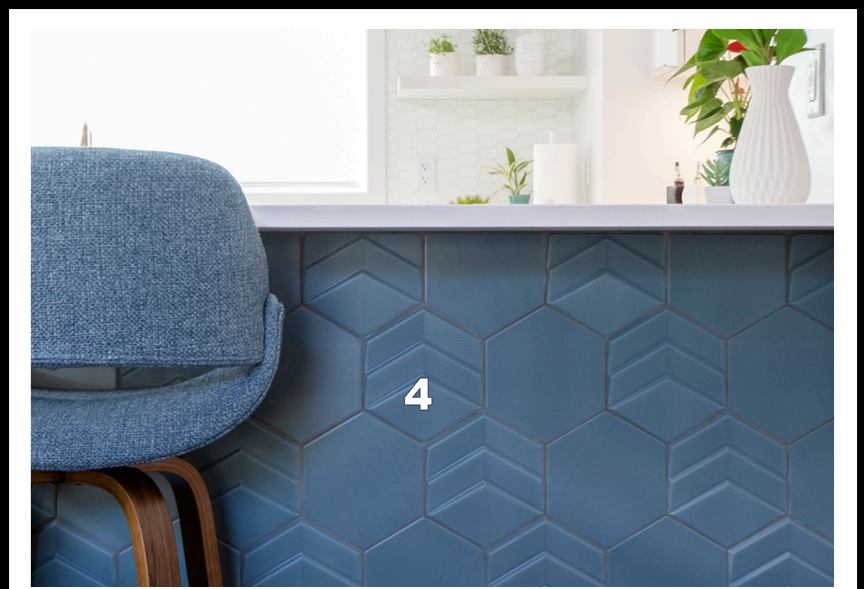

- **1** VALOR - Living Room Fireplace: LX2 3, Sided with Rock and Shale in Black Interior
- **2** AMES TILE - Fireplace Surround (3-Sided Up to Ceiling): Trustone in Black Stripe with Glazed Ceramic Finish
- **3** SCHLUTER - Fireplace Corner & Wall Edging
- **4** AMES TILE - Peninsula Tile (Facing Living Room): Bristol Hexagons in Lake Matte Décor, Glazed Ceramic Finish
- **5** METRIE - Dining Nook Door (One Lite Series): Clear Glass with Interior Mini Blind
- **6** KICHLER - Dining Room Chandelier (Serene Series): Linear Chandelier in Brass
- **7** BEHR - Walls, Trim (Premium Plus Interior Paint & Primer) in Cameo White, Satin Enamel and Semi-Gloss
- **8** BEHR - Ceiling (Premium Plus Interior Paint & Primer) in Ultra-White