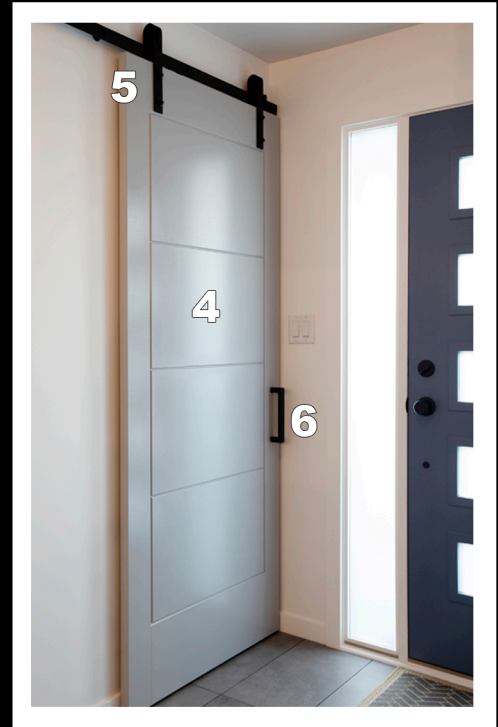

- **1** WHOLESALE BLIND FACTORY - Roller Shades - 3% M Screen White/White with 3" Square Fascia (Valance)
- **2** METRIE - Baseboards: 3/4"
- **3** 4 CORNERS - Flooring (French Antique Series) in Bordeaux
- **4** METRIE - Very Square 4 Panel Door
- **5** EMTEK - Front Hallway Barn Door Hardware / Flat Wheel (Contemporary Series): Flat Hange Fastener 6'6" Track in Flat Black
- **6** EMTEK - Warwick Cabinet Handle (Contemporary Series): For Barn Door, Flat Black
- **7** EMTEK - Helios Lever / Brass Square Rosette (Contemporary Series): Left and Right Hand Open - Inside Lock (Privacy) in Satin Nickel