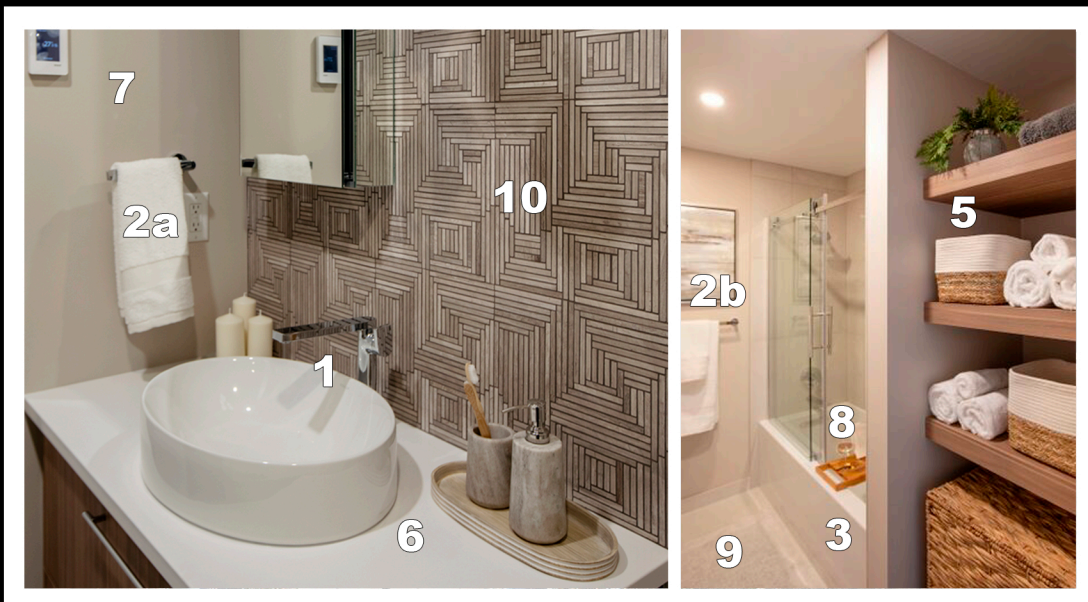

- **1** KOHLER - Faucet (Composed Tall Series) in Polished Chrome; Single-Handed Tall Slnk
- **2** KOHLER - a) Towel Arm and b) Towel Bar (Composed Series) in Polished Chrome
- **3** KOHLER - Bath Tub (Underscore Series): Bathtub With Apron (Left Handed Drain) in White
- **4** KICHLER - Vanity Lights (Elan - Kiss Series): 5 X 8" Hanging Mini Lights in Polished Chrome
- **5** MERIT KITCHENS - 3" Floating Shelves in Canelle Artika Textured, Laminate Finish
- **6** HANSTONE TILE - Countertops: Royal Blanc in 3cm Thickness, Polished Eased Edge
- **7** BEHR - Ensuite Walls (Premium Plus Interior Paint & Primer): Cappuccino Froth in Egg Shell; N210-2
- **8** SCHLUTER - Ditra Heat Membrane
- **9** AMES TILE - Shower & Floor Tile (Portraits Comblanchien) Cream Tone, Porc. Matte Finish
- **10** AMES TILE - Behind Vanity & Shower Nook (Luxe Driftwood Labrinto): with Polished Mosaic Finish