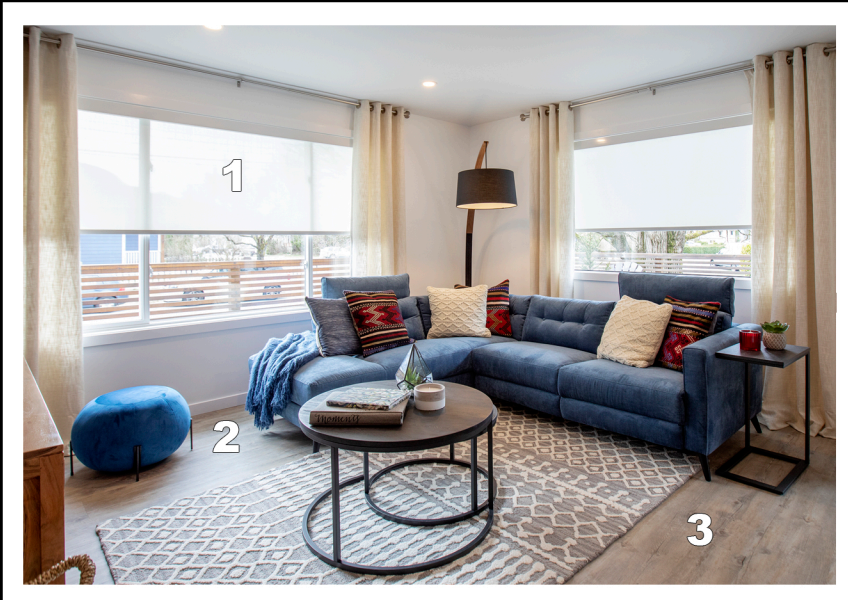

- **1** WHOLESALE BLIND FACTORY - Roller Shades - 3% M Screen White/White with 3" Square Fascia (Valance)
- **2** METRIE - Baseboards: 3/4"
- **3** 4 CORNERS - Flooring (French Antique Series) in Bordeaux
- **4** METRIE - Very Square 4 Panel Door
- **5** EMTEK - Front Hallway Barn Door Hardware / Flat Wheel (Contemporary Series): Flat Hange Fastener 6'6" Track in Flat Black
- **6** EMTEK - Warwick Cabinet Handle (Contemporary Series): For Barn Door, Flat Black
- **7** EMTEK - Helios Lever / Brass Square Rosette (Contemporary Series): Left and Right Hand Open - Inside Lock (Privacy) in Satin Nickel