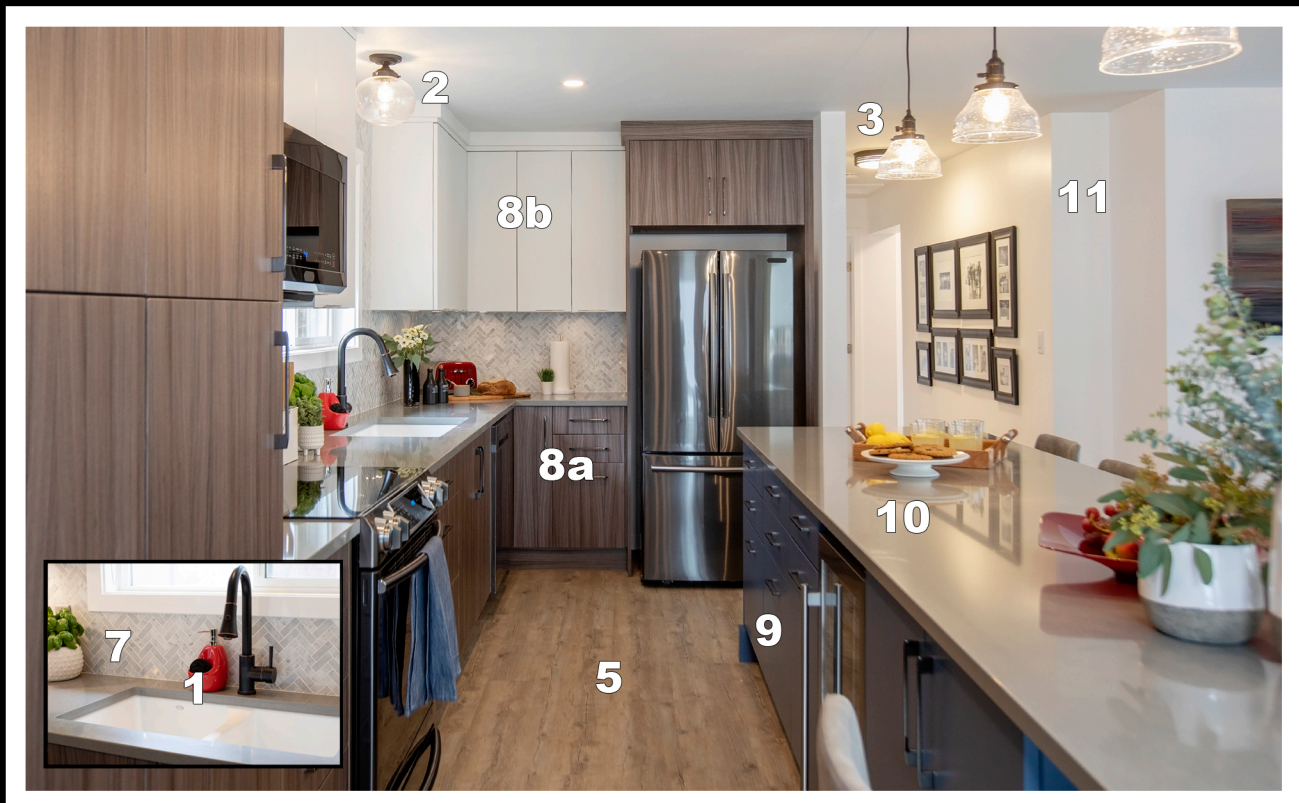

WORST TO FIRST

SEASON 2 EPISODE 3: HEATHER AND JEFF

Heather and Jeff are desperate for a house that functions for them and their two growing sons. Builders Mickey and Sebastian have to scramble to give this active family the storage, two bathrooms and open concept layout they long for.