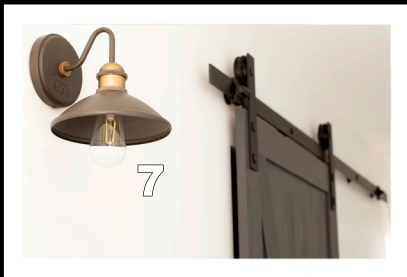

- 1** WHOLESALE BLIND FACTORY - Roller Shades - 1% E Screen White/White with 3" White Fascia (Valance)
- 2** BEHR - Feature Wall Paint - Cracked Pepper
- 3** BEHR - All Wall Paint, Trim, and Ceilings - Snow Fall
- 4** EMTEK - Orb Knob and Hinge
- 5** METRIE - Shiplap Wall Installation: Vertical
- 6** 4 CORNERS - Flooring (Bel Air LVT Series) in Belize
- 7** KICHLER - Clyde 1-Light Wall Sconce in Olde Bronze