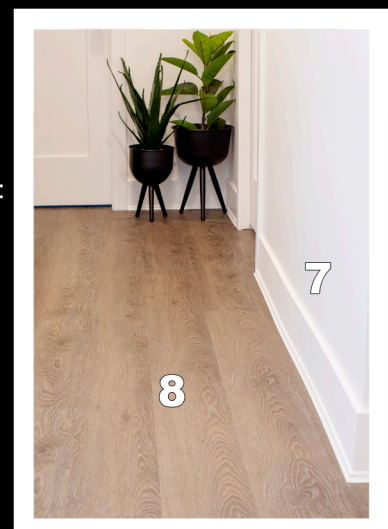

- 1** VALOR - Fireplace (L1 Linear Series - Zero Clearance):  
1" Black Frame, Fluted Black Liner, Rock & Shale Fuel Bed
- 2** OLYMPIA TILE - Fireplace Surround (Shadestone Series):  
Porcelain Tile in Dark (Anthracite), Grey, and Sand. Grout  
in Flextile 585 Charcoal
- 3** EMTEK - Cabinet Knob on Record Stand (Contemporary Series):  
Modern Hex Knob in Polished Chrome
- 4** KICHLER - Ceiling Lights (4D Series): Recessed 12v Accent Disk  
in Textured Black
- 5** KICHLER - Ceiling Lights (Titus Series): Semi-Flush Ceiling Light  
in Polished Nickel
- 6** METRIE - Window Casing (True Craft Scene 1): Mdf Flashstock  
Casing, White
- 7** METRIE - Baseboards: 5-1/2" Mdf Flatstock Baseboard, White
- 8** 4 CORNERS - Flooring (Belair Series): Luxury Vinyl Plank in  
Hampton, 7" X 48"