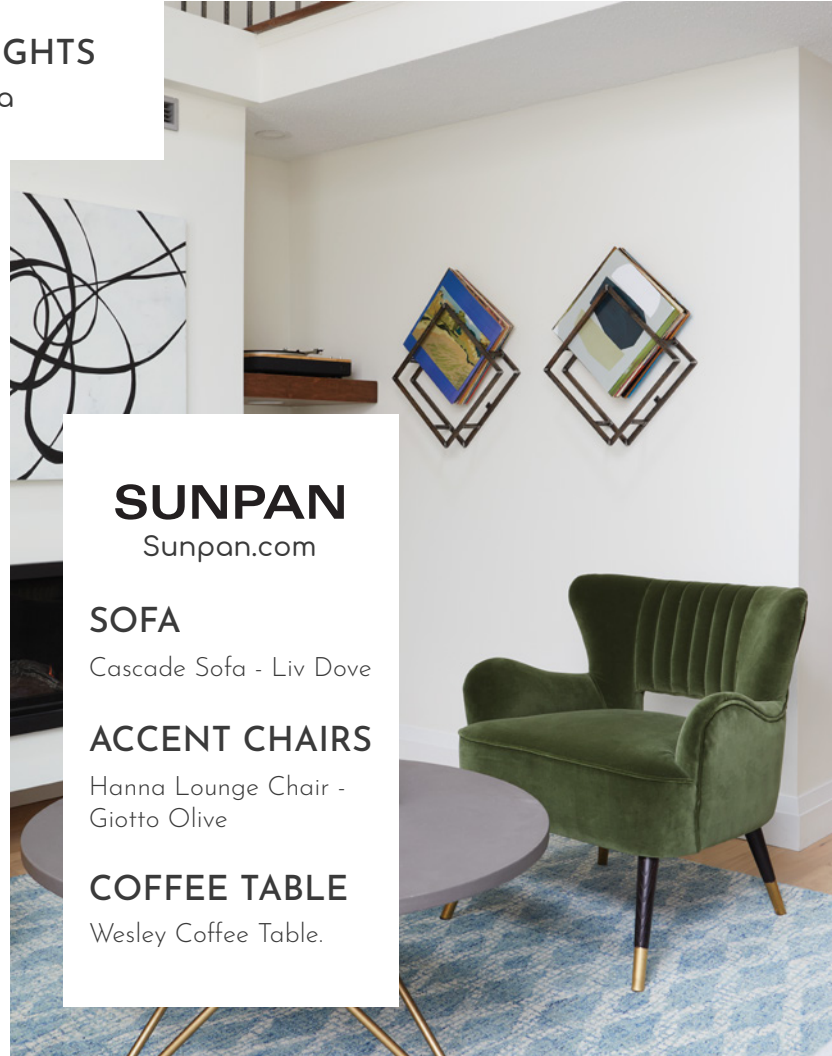

SUNPAN
Sunpan.com

SOFA
Cascade Sofa - Liv Dove

ACCENT CHAIRS
Hanna Lounge Chair - Giotto Olive

COFFEE TABLE
Wesley Coffee Table.