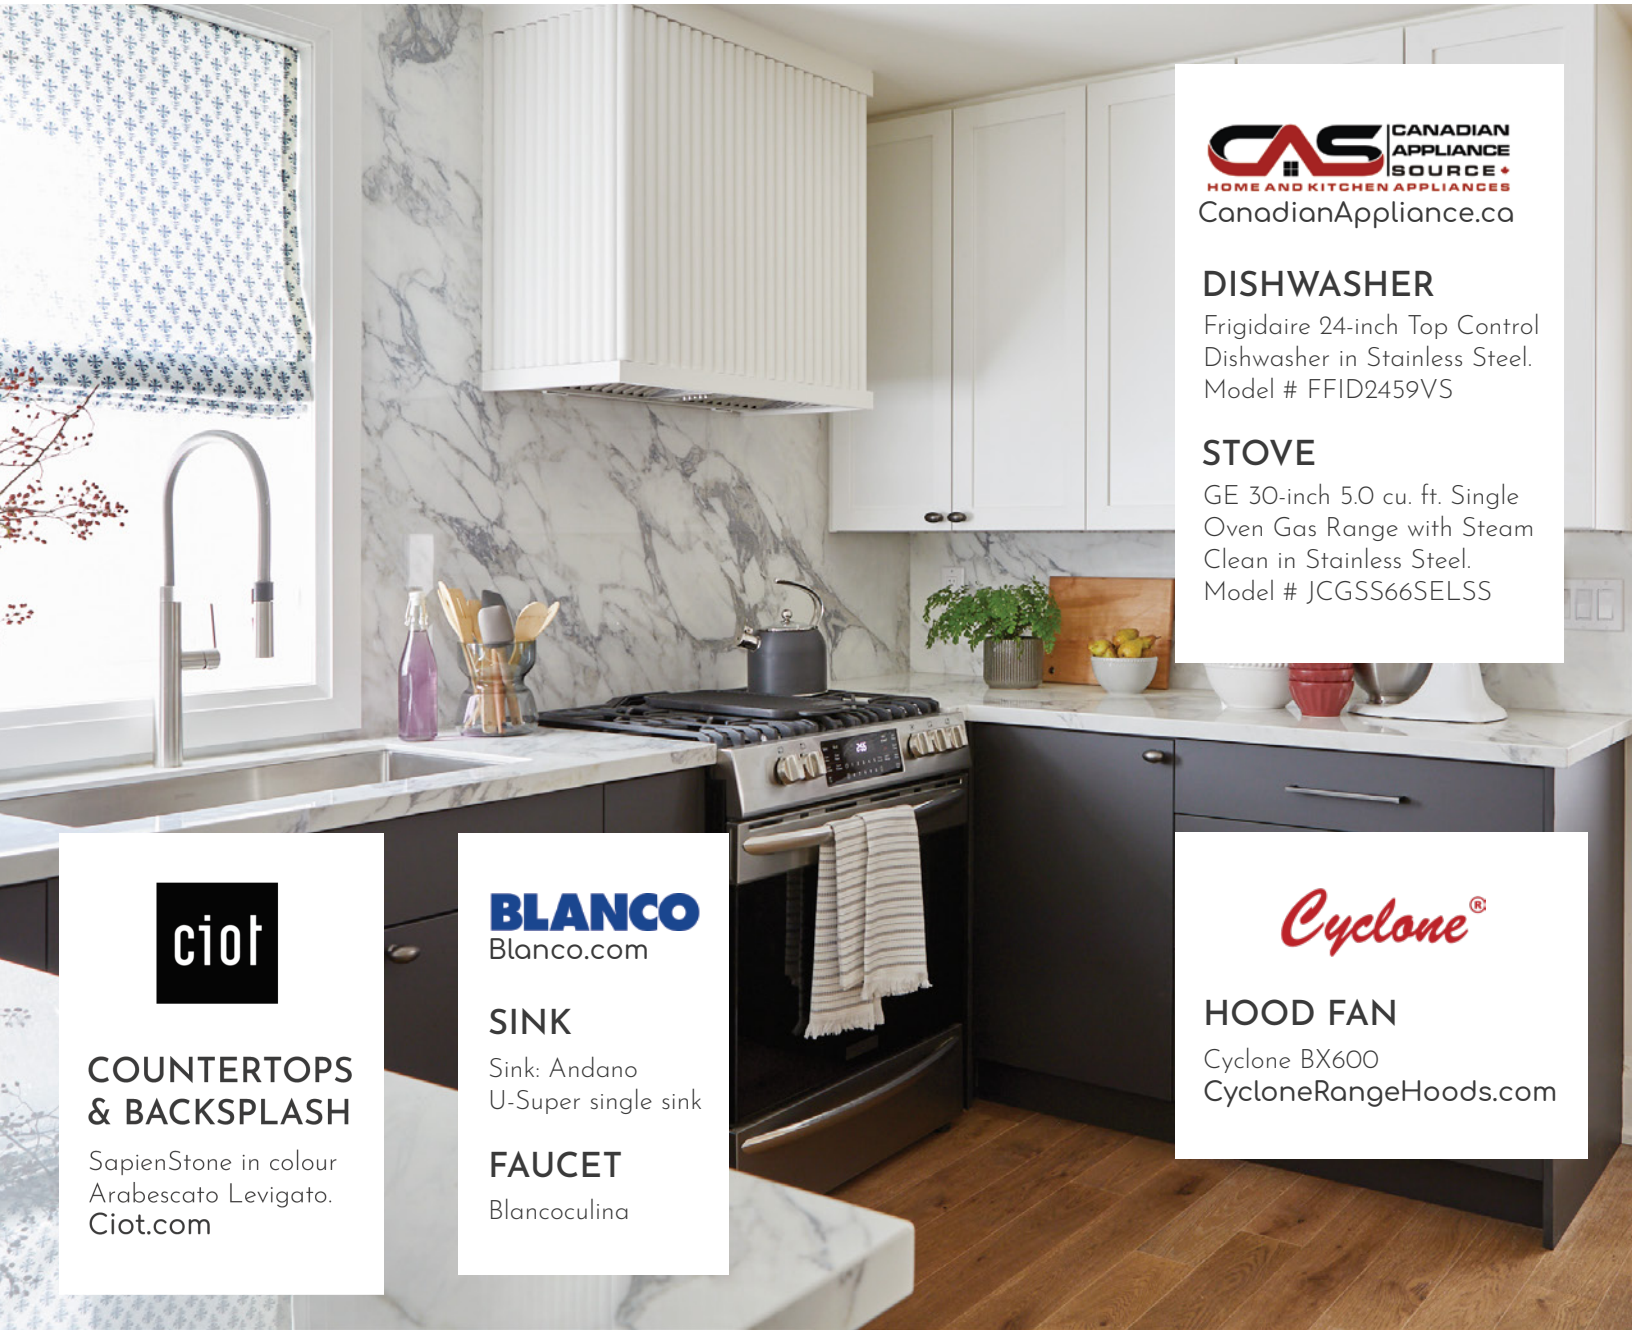

FLOORING

Laurentian Hardwood, Glencoe 5,
White Oak Hewitt.
LAUGLEN5HEWIT.
RichmondHardwood.ca

CUTLER
KITCHEN & BATH

CABINETRY

Base colour: 'Lava Gray' from Sangallo
Matt Collection
Fridge Cabinets: 'Casting at First Light'
Uppers: White, Shaker
CutlerKitchenAndBath.com

CAS CANADIAN APPLIANCE SOURCE
HOME AND KITCHEN APPLIANCES
CanadianAppliance.ca

DISHWASHER

Frigidaire 24-inch Top Control Dishwasher in Stainless Steel. Model # FFID2459VS

STOVE

GE 30-inch 5.0 cu. ft. Single Oven Gas Range with Steam Clean in Stainless Steel. Model # JCGSS66SELSS