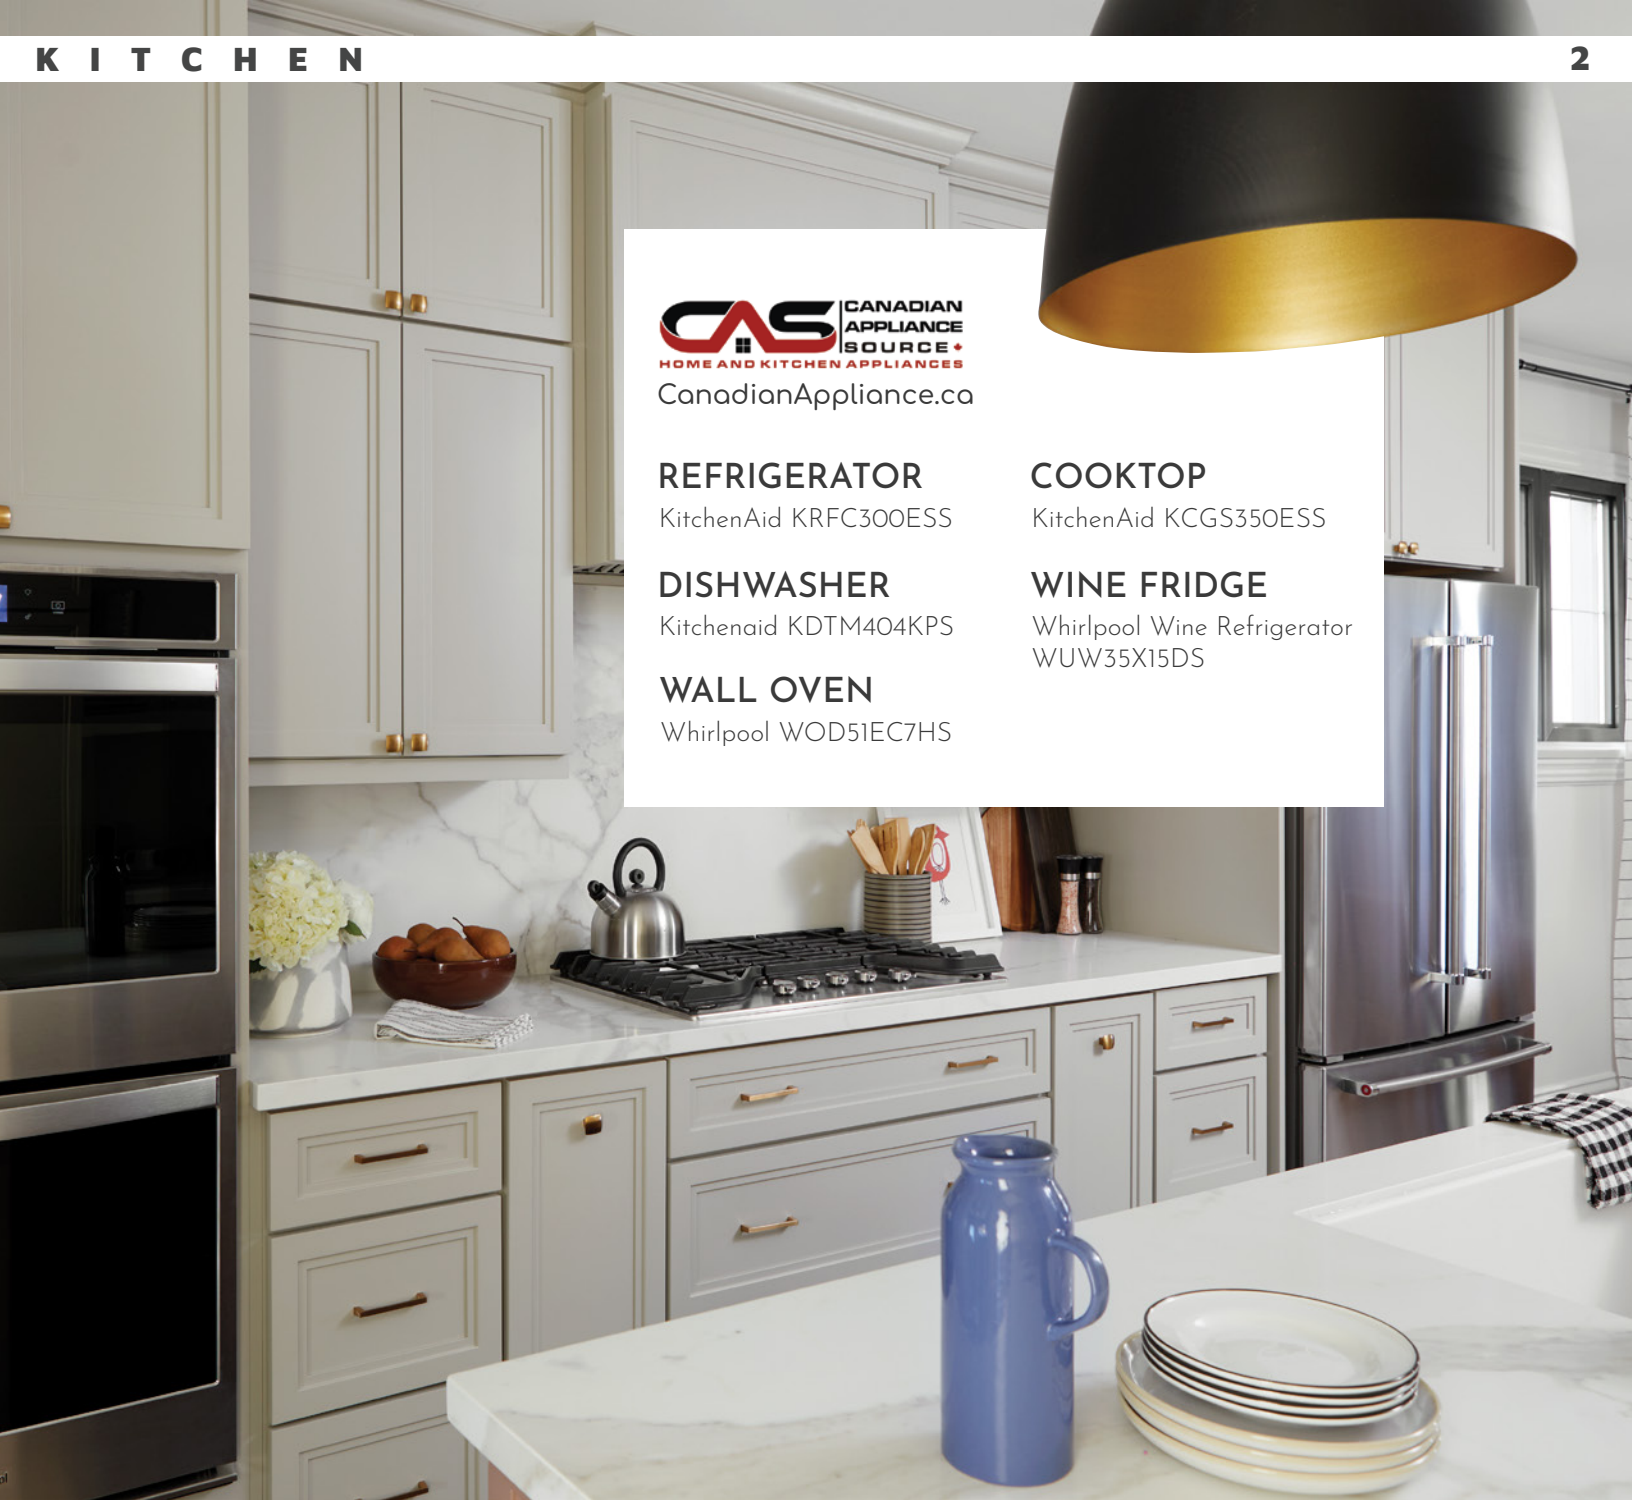

CAS CANADIAN APPLIANCE SOURCE
HOME AND KITCHEN APPLIANCES
CanadianAppliance.ca

REFRIGERATOR

KitchenAid KRFC300ESS

COOKTOP

KitchenAid KCGS350ESS

DISHWASHER

Kitchenaid KDTM404KPS

WINE FRIDGE

Whirlpool Wine Refrigerator WUW35X15DS

WALL OVEN

Whirlpool WOD51EC7HS

■ Countertop Accessories
HomeSense.ca

■ Faucet: Trinsic Single Handle Pull
Down Faucet - Bronze. Delta
DeltaFaucet.ca

CUSTOM DOORS & WINDOWS
DominionDW.com

FOREMOST.

CUSTOM KITCHEN CABINETRY
KitchensByForemost.com

KNOBS AND PULLS
Contemporary Metal Pull -
107- P1076CHBRZ
Contemporary Metal Knob -
810- BP8102116CHBRZ
Richelieu.com

SINK
Ikon 33 Farmouse
Undermount Sink
Blanco.com

HOOD FAN
Cyclone BX600
CycloneRangeHoods.com