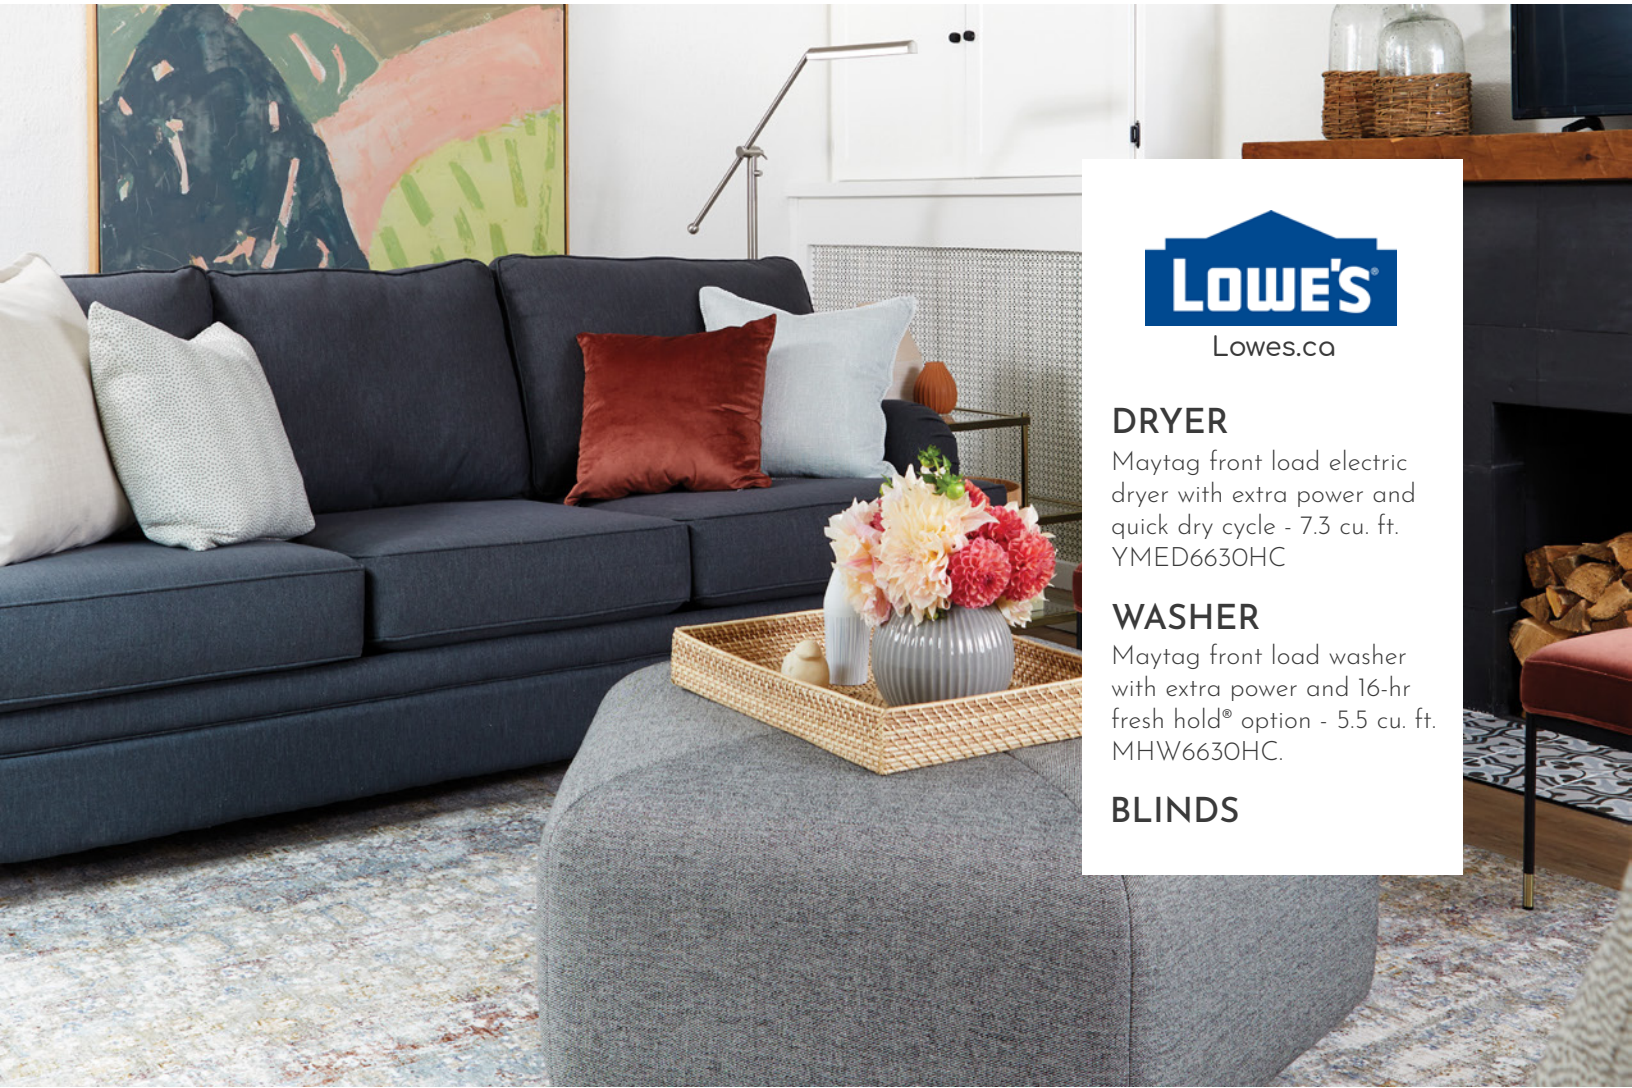

BATHROOM DOOR

S170-5 Smoke Bush Rose

Lowe.ca

DRYER

Maytag front load electric dryer with extra power and quick dry cycle - 7.3 cu. ft. YMED6630HC

WASHER

Maytag front load washer with extra power and 16-hr fresh hold® option - 5.5 cu. ft. MHW6630HC.