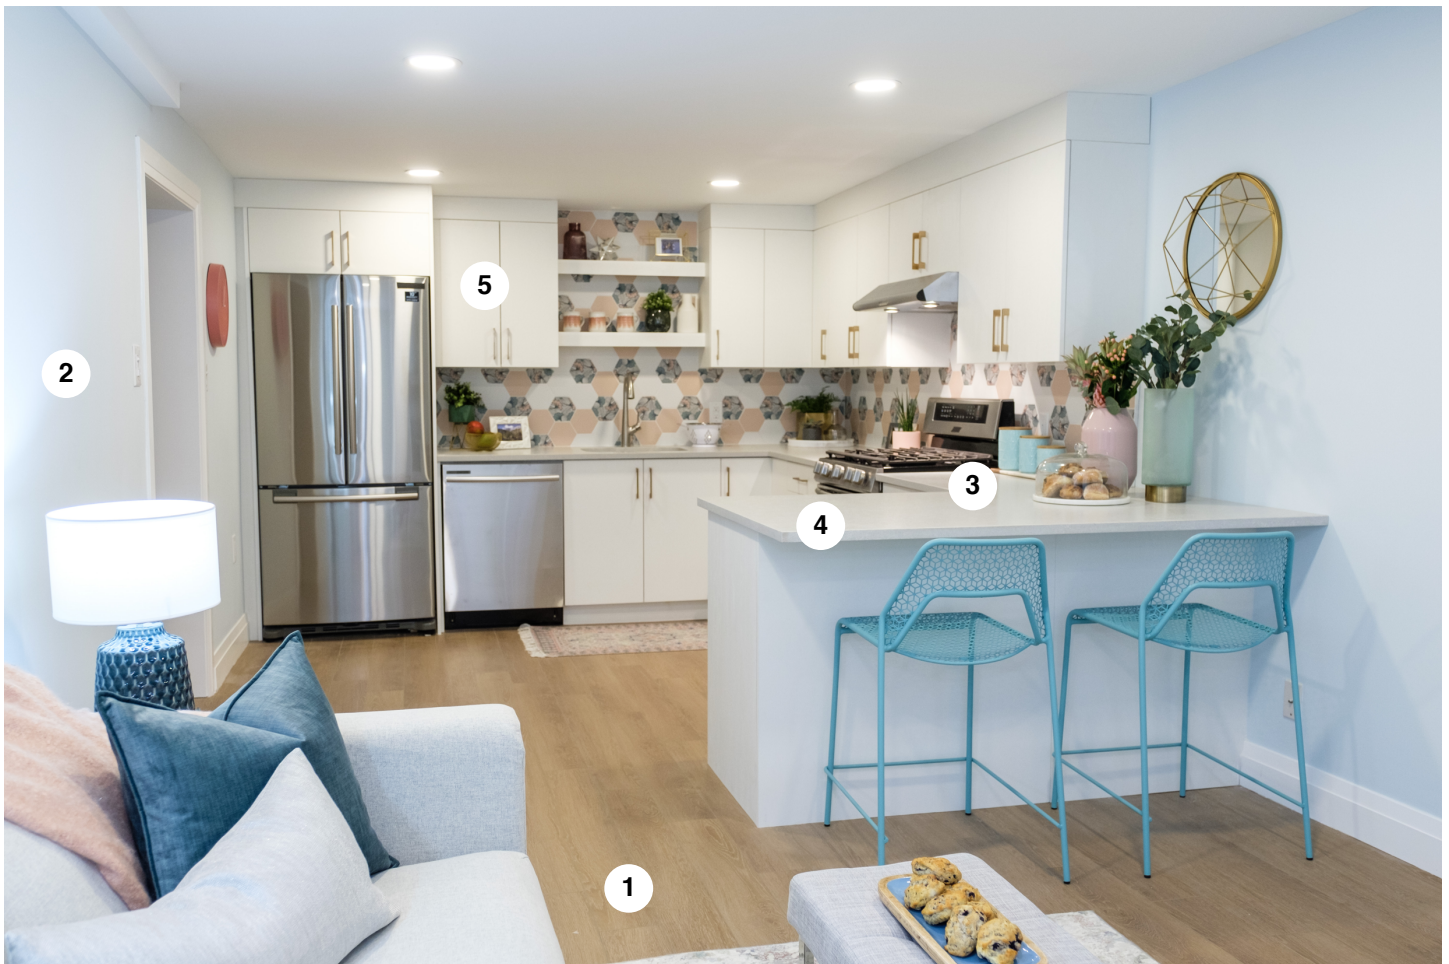

MAKING IT HOME

— with Kortney & Dave —

SEASON 1, EP 4: MEISHA & BRIAN

1. PurParket - Vinyl flooring
2. The Paint People- Window treatments & paint supplies
3. Latitude Countertops- Slab fabrication & Install
4. HanStone. Quartz- Quartz Slab
5. Raywal Cabinetry- Kitchen cabinetry & installation