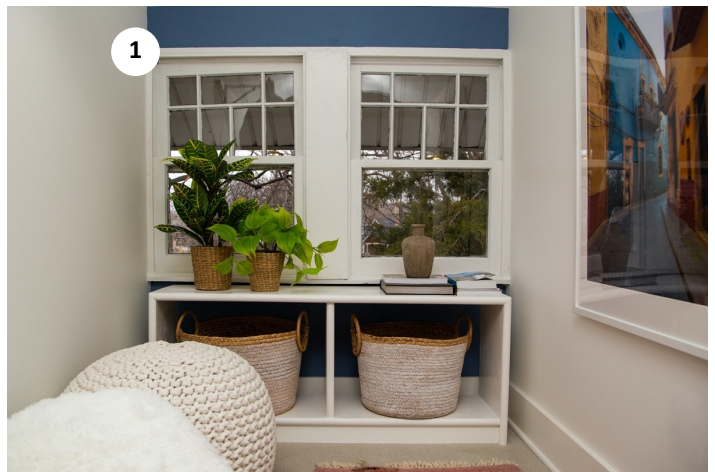

MAKING IT
HOME
— with Kortney & Kenny —

SEASON 2, EPISODE 8: DARYA & MICHAEL

1. BEHR – paint and primer
2. COVET HOUSE - vanity
3. MINTED – art prints

4. MODERN KOMFORT – pillows and accessories
5. REGINA ANDREW – wall sconces and table lamps