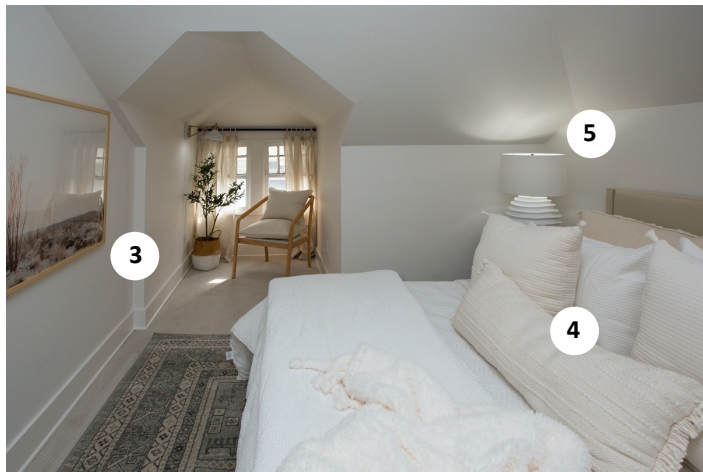

MAKING IT
HOME
— with Kortney & Kenny —

SEASON 2, EPISODE 8: DARYA & MICHAEL

1. BEHR – paint and primer
2. COVET HOUSE - vanity
3. MINTED – art prints

4. MODERN KOMFORT – pillows and accessories
5. REGINA ANDREW – wall sconces and table lamps