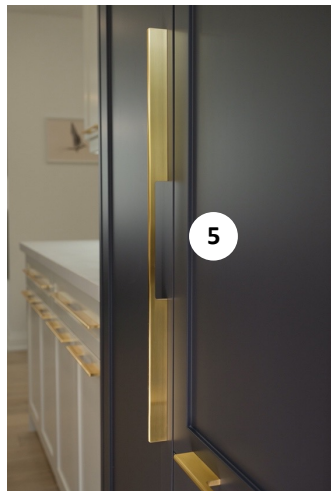

MAKING IT
HOME
— with Kortney & Kenny —

SEASON 2, EPISODE 6: HUONG & JEREMY

1. THE BRICK – appliances, furniture, and accessories
2. BEHR – paint and primer
3. BLANCO – kitchen sink and faucet

4. FLOORING LIQUIDATORS – engineered hardwood
5. POMELLI DESIGNS – kitchen pulls and knobs
6. SAVOY HOUSE – kitchen pendant lights