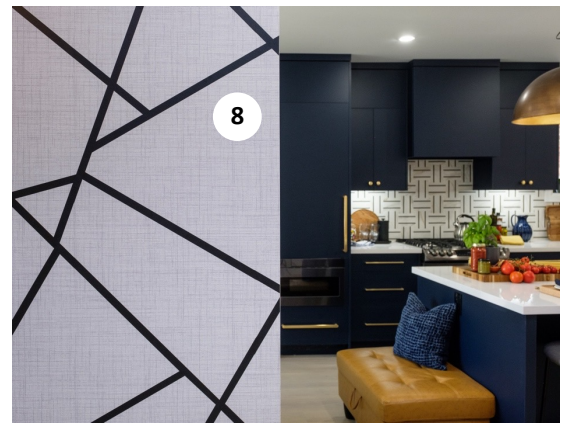

MAKING IT HOME

— with Kortney & Kenny —

SEASON 2, EPISODE 4: GRANT & MIGUEL

1. BEHR – paint and primer
2. BALDWIN – door hardware
3. CARPET DEALS – stair runner
4. CIOT – fireplace surround, entry tile
5. DESENIO – art prints
6. FLOORING LIQUIDATORS – engineered hardwood

7. MONTIGO – gas fireplace insert
8. REMIX WALLS – entry wallpaper
9. SAVOY HOUSE - dining room chandelier
10. TRIMLITE – interior doors
11. WELLINGTON WINDOWS AND DOORS – custom windows and doors