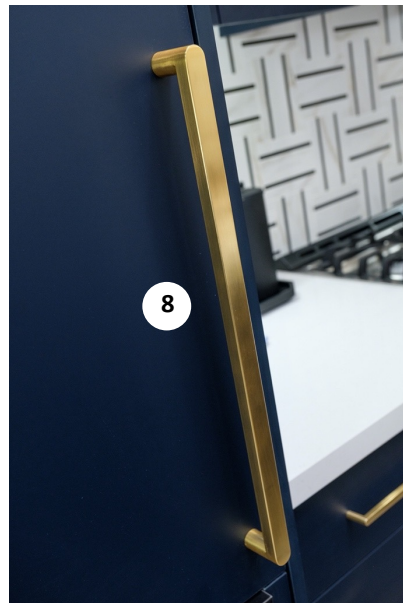

MAKING IT HOME

— with Kortney & Kenny —

SEASON 2, EPISODE 4: GRANT & MIGUEL

1. THE BRICK – appliances, furniture, and accessories
2. BEHR – paint and primer
3. BLANCO – kitchen sink and faucet
4. CIOT – kitchen backsplash
5. JAIPUR LIVING – rugs
6. KICHLER – entry flush mount

7. LATITUDE – countertop fabrication
8. POMELLI DESIGNS – kitchen pulls and knobs
9. SAVOY HOUSE – kitchen pendants, dining room chandelier
10. TRIMLITE – interior doors
11. WELLINGTON WINDOWS AND DOORS – custom windows and doors