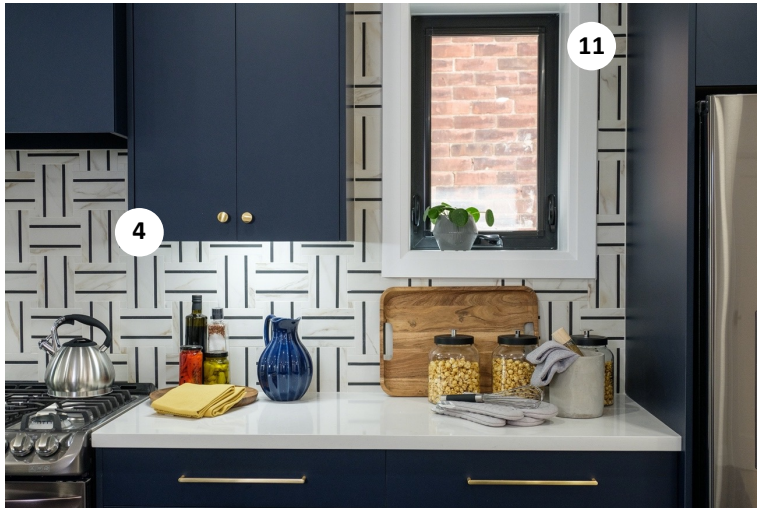

MAKING IT HOME

— with Kortney & Kenny —

SEASON 2, EPISODE 4: GRANT & MIGUEL

1. THE BRICK – appliances, furniture, and accessories
2. BEHR – paint and primer
3. BLANCO – kitchen sink and faucet
4. CIOT – kitchen backsplash
5. JAIPUR LIVING – rugs
6. KICHLER – entry flush mount

7. LATITUDE – countertop fabrication
8. POMELLI DESIGNS – kitchen pulls and knobs
9. SAVOY HOUSE – kitchen pendants, dining room chandelier
10. TRIMLITE – interior doors
11. WELLINGTON WINDOWS AND DOORS – custom windows and doors