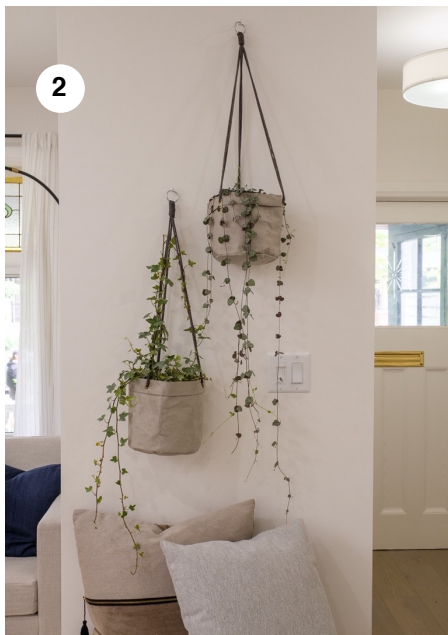

MAKING IT HOME

— with Kortney & Kenny —

SEASON 2, EPISODE 1: EMILY & TYLER

1. THE BRICK – furnishings and accessories
2. BEHR – paint and primer
3. FLOORING LIQUIDATORS – engineered hardwood
4. JUNIPER PRINT SHOP – art prints

5. JAIPUR LIVING – rugs and accessories
6. MARATHON HARDWARE – living room pulls and knobs
7. TONIC LIVING – custom textiles and pillows
8. TORONTONIAN FLOORING – carpet runner