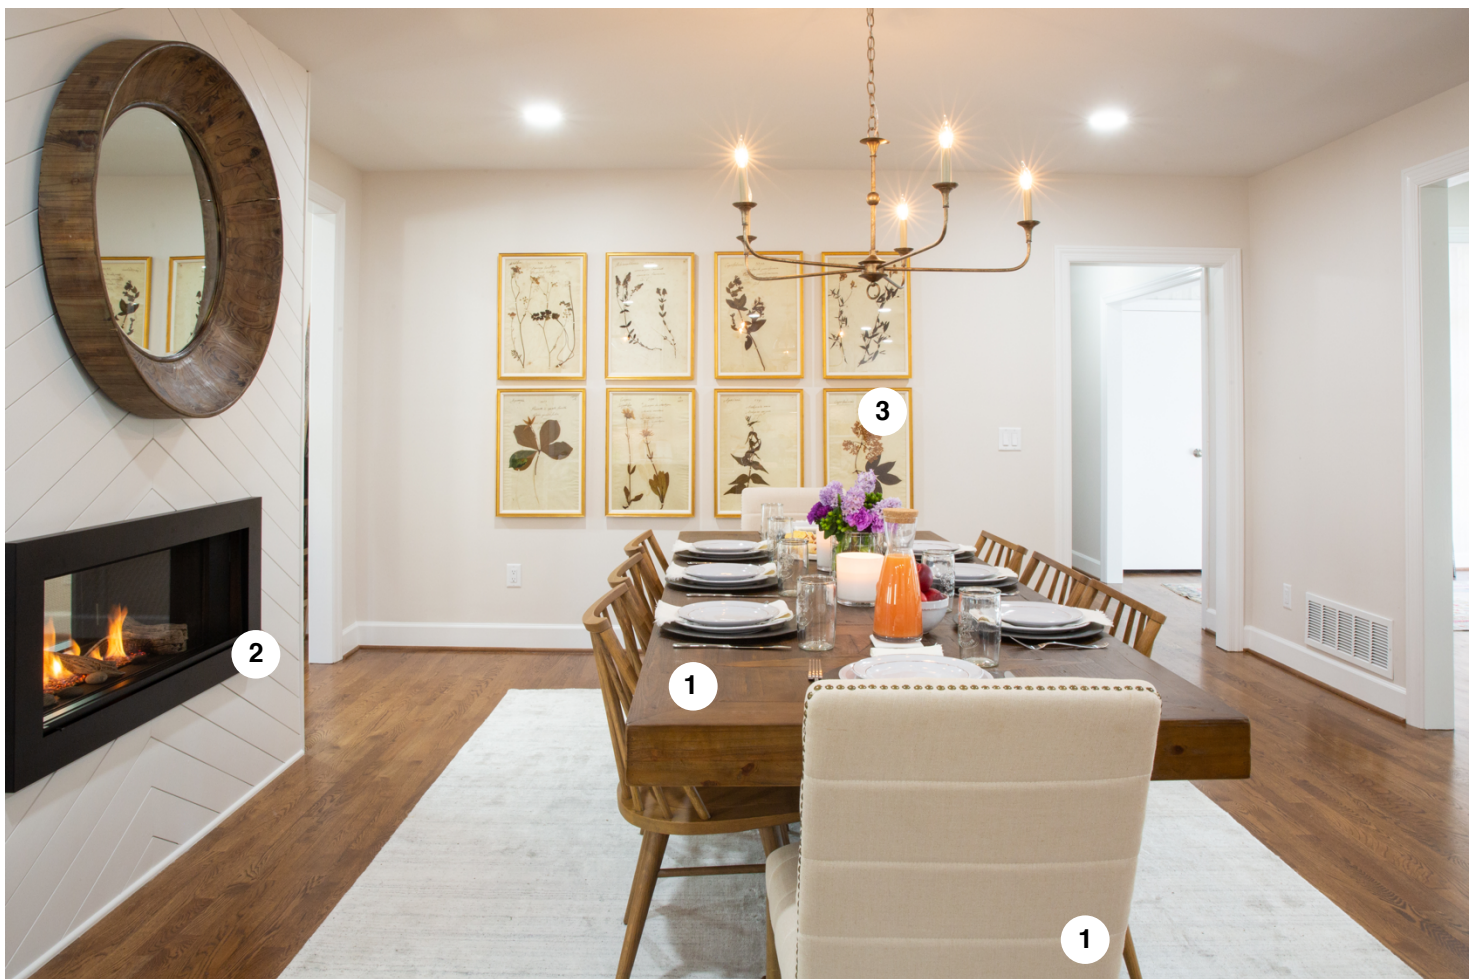

MAKING IT HOME

with Kortney & Dave

SEASON 1, EP 8: IAN & AMBER

Ian and Amber invested in a property nestled on a sprawling woodland, hoping to turn it into their first family home. This fixer upper has plenty of rustic charm, but Kortney and Dave will have to manage a massive renovation project in order to balance it out with some modern vibes.